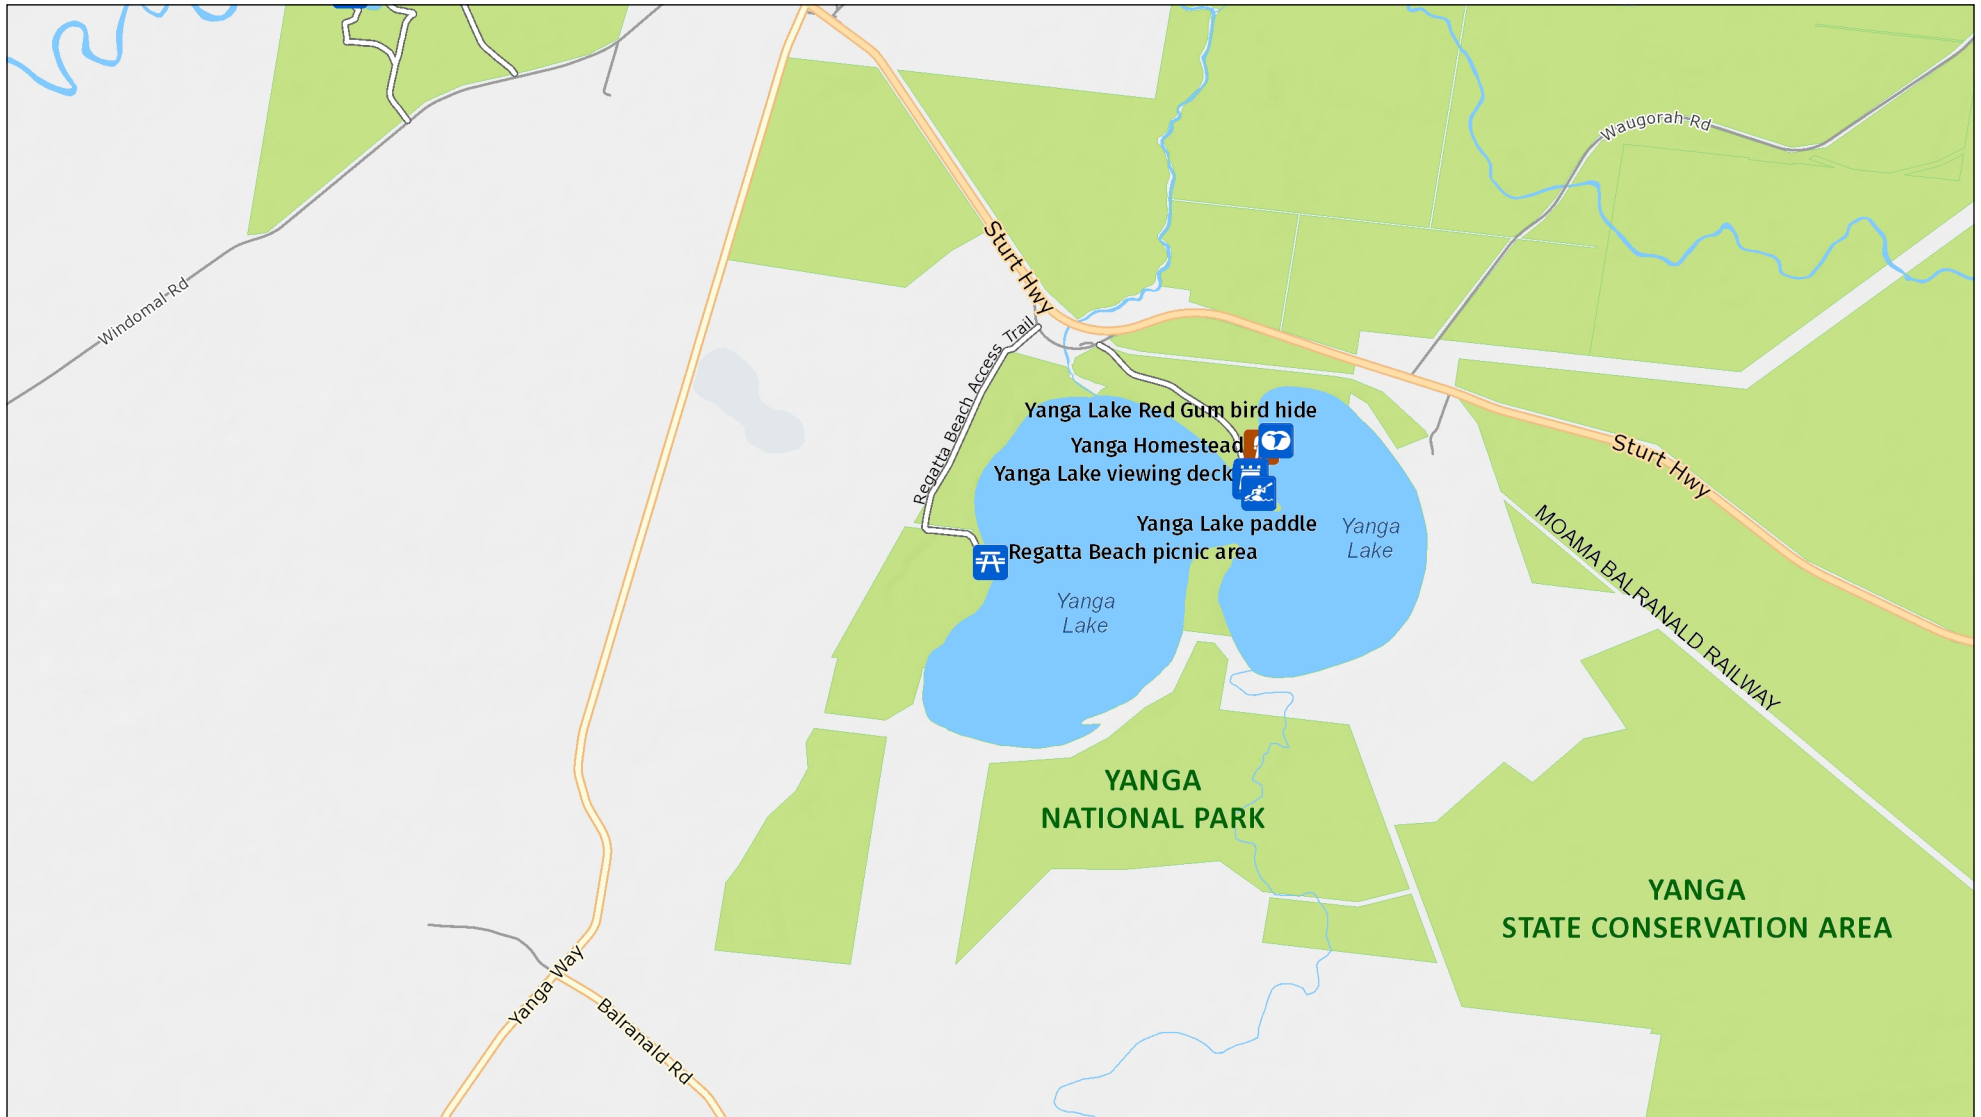

# Regatta Beach picnic area

Overview map

**MAP INFORMATION**  
This map does not provide detailed information on topography, alerts or opening times and may not be suitable for some activities.  
Map Published: 08-Feb-2022