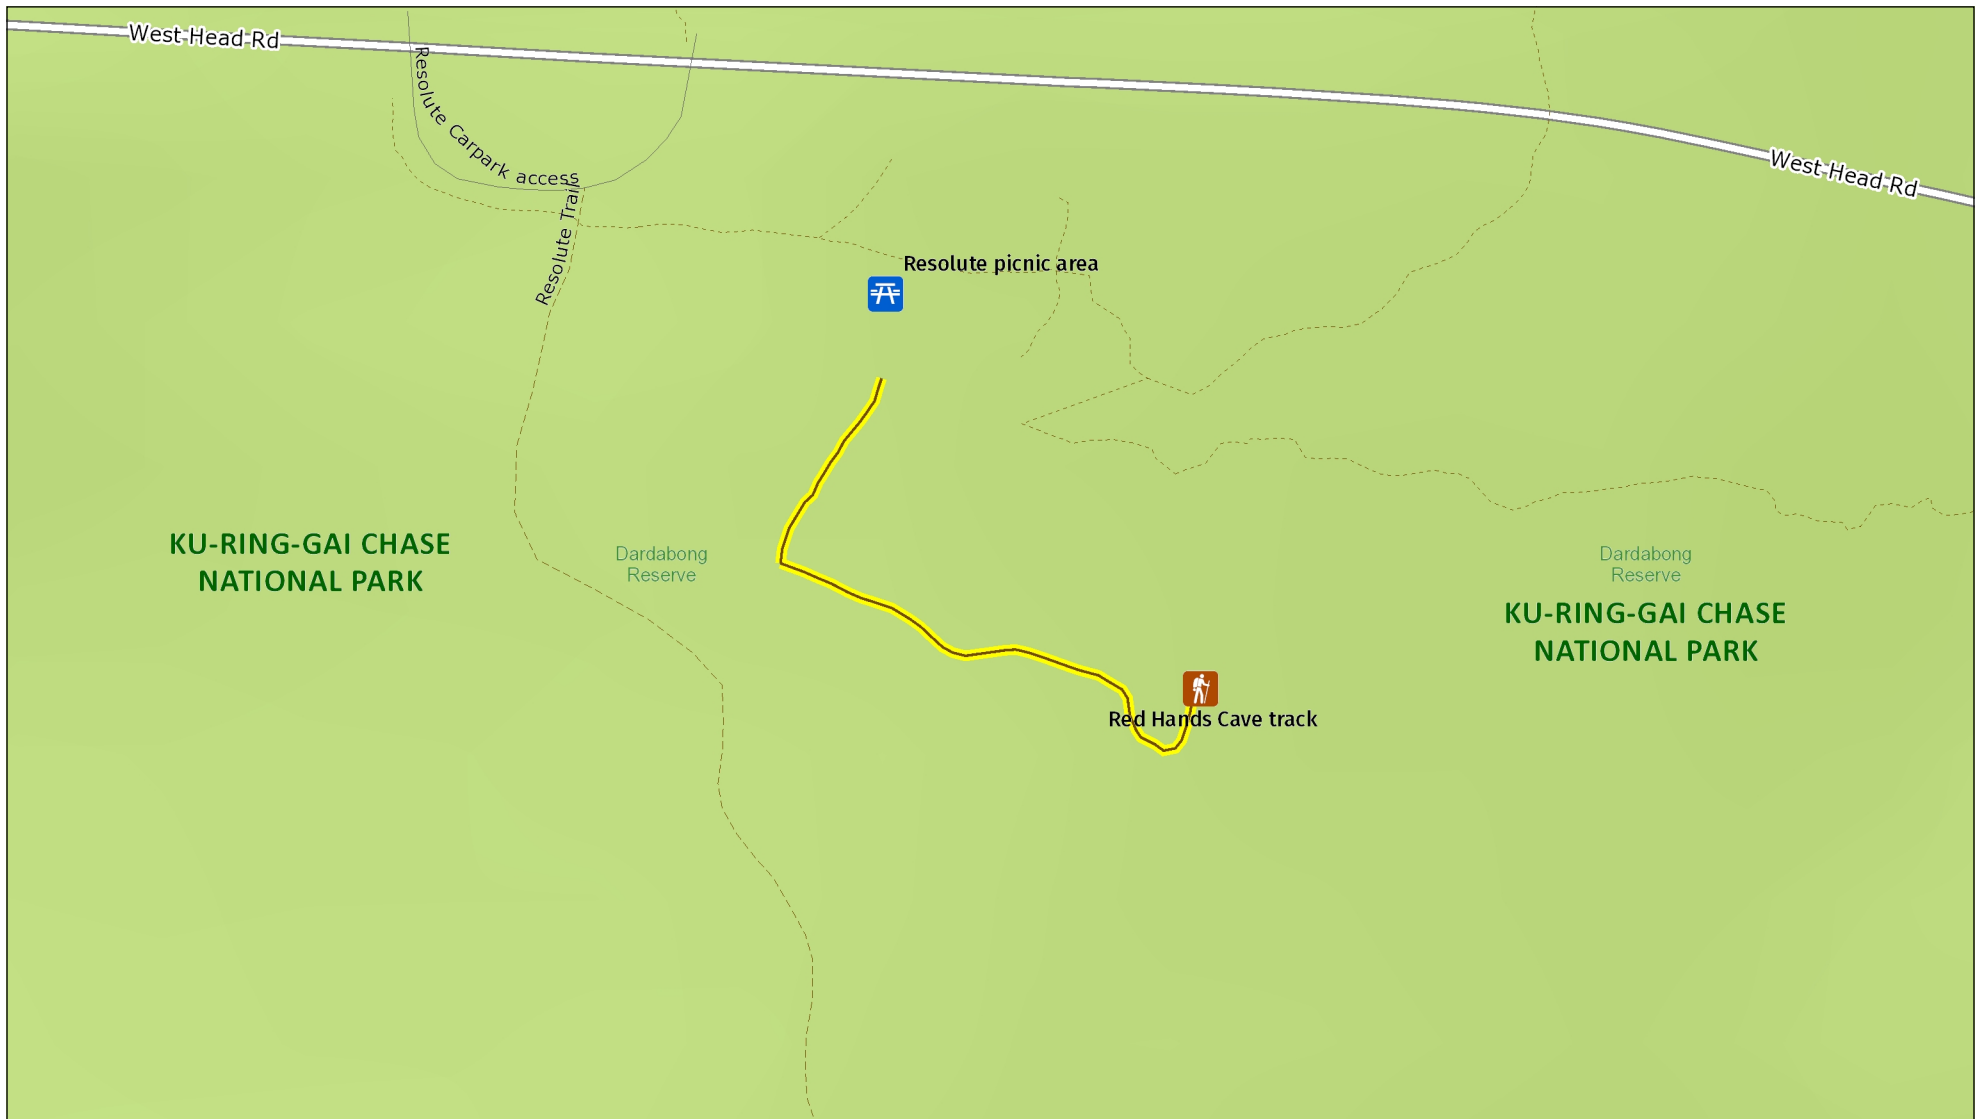

Red Hands Cave walking track - Ku-ring-gai Chase National Park

Overview map

MAP INFORMATION

This map does not provide detailed information on topography, alerts or opening times and may not be suitable for some activities.

Map Published: 04-Feb-2022