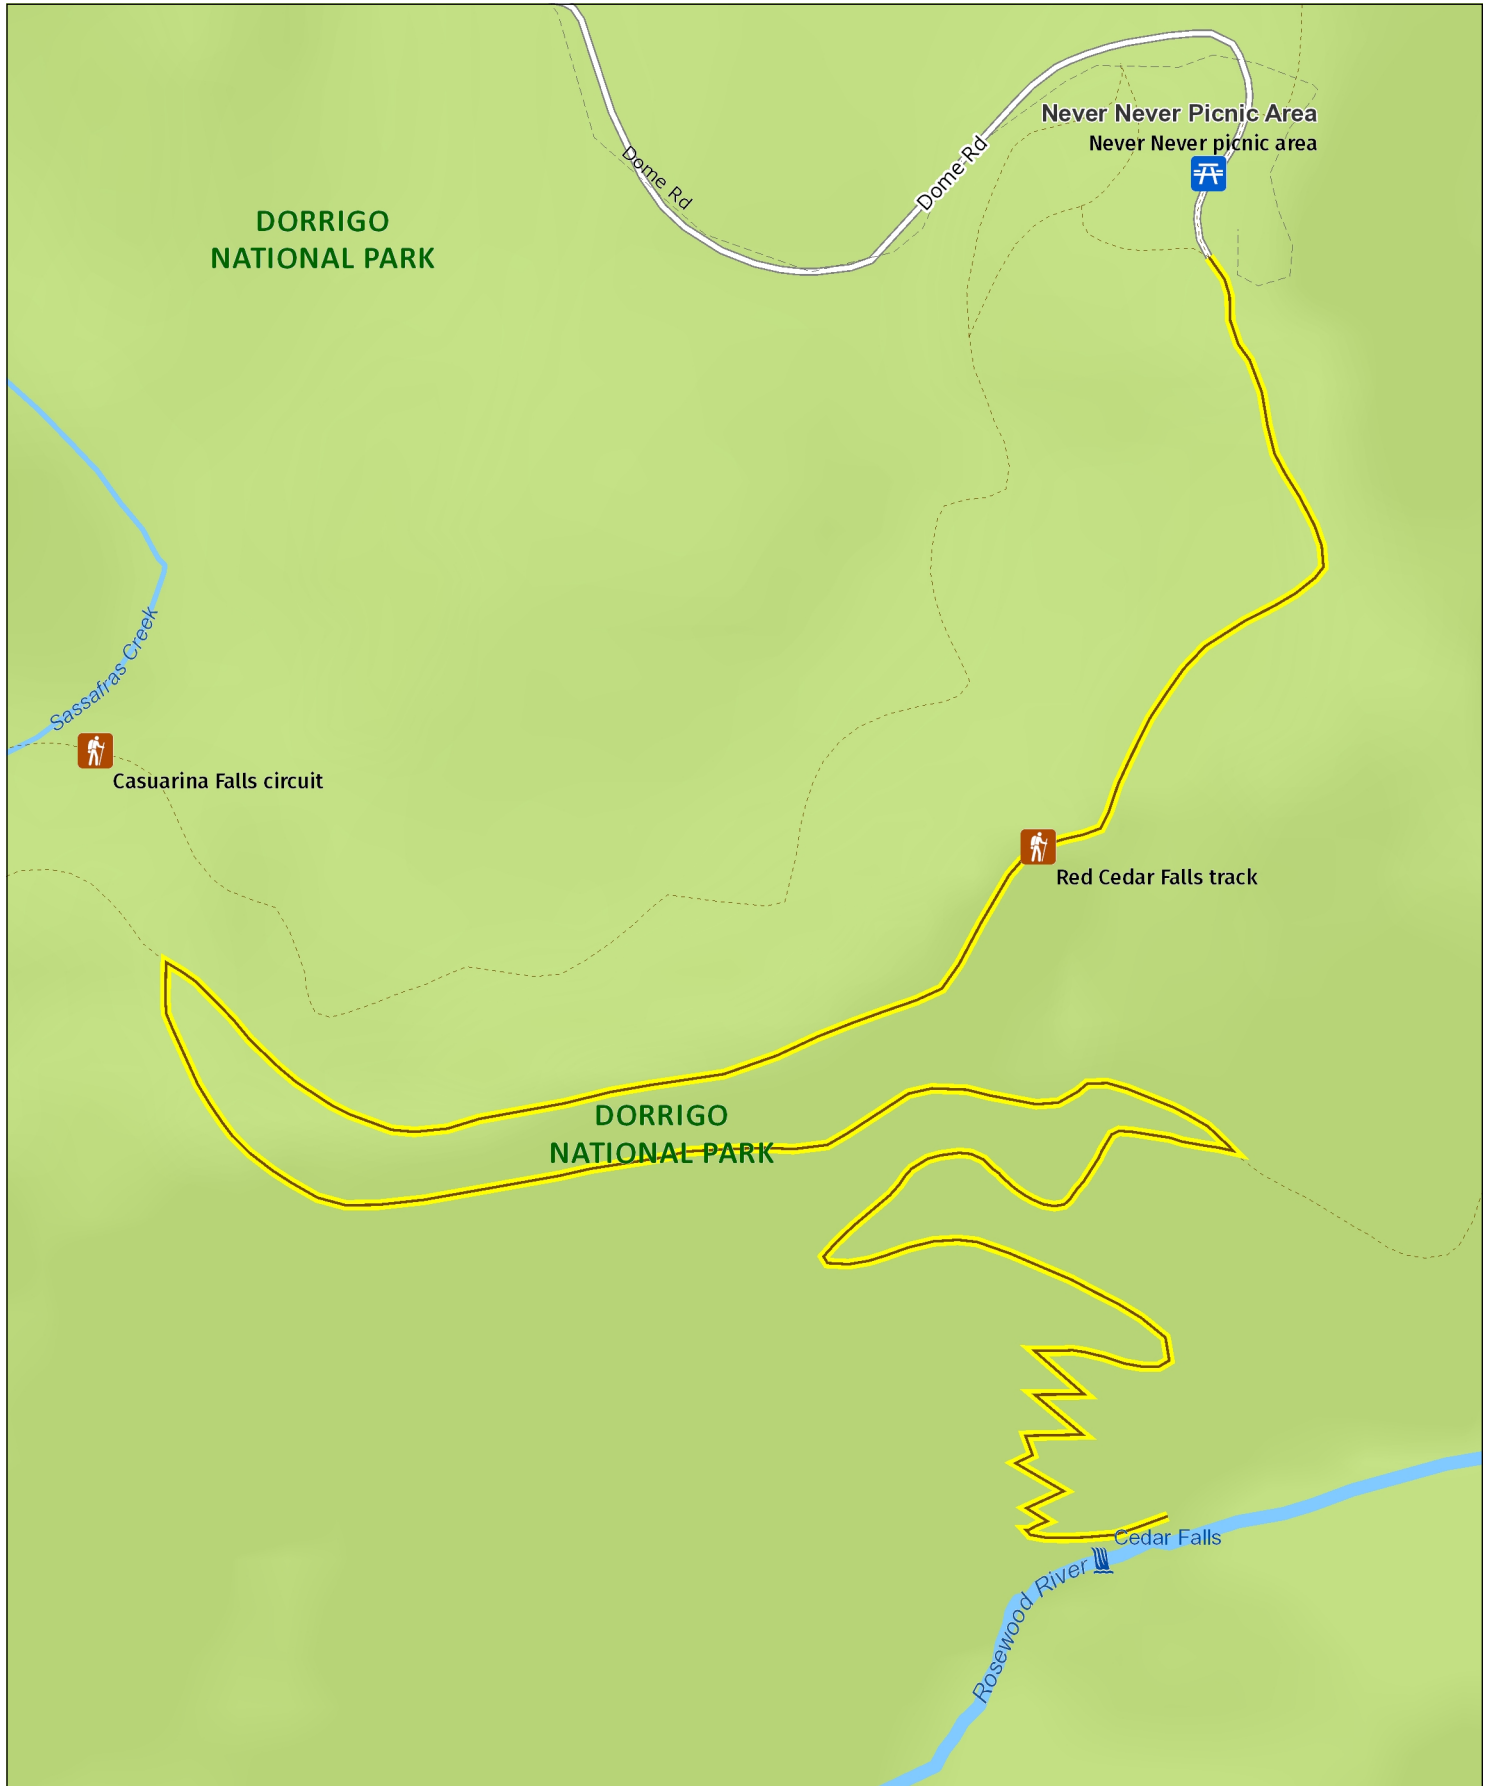

Red Cedar Falls walking track

Overview map

MAP INFORMATION

This map does not provide detailed information on topography, alerts or opening times and may not be suitable for some activities.
Map Published: 25-Aug-2021