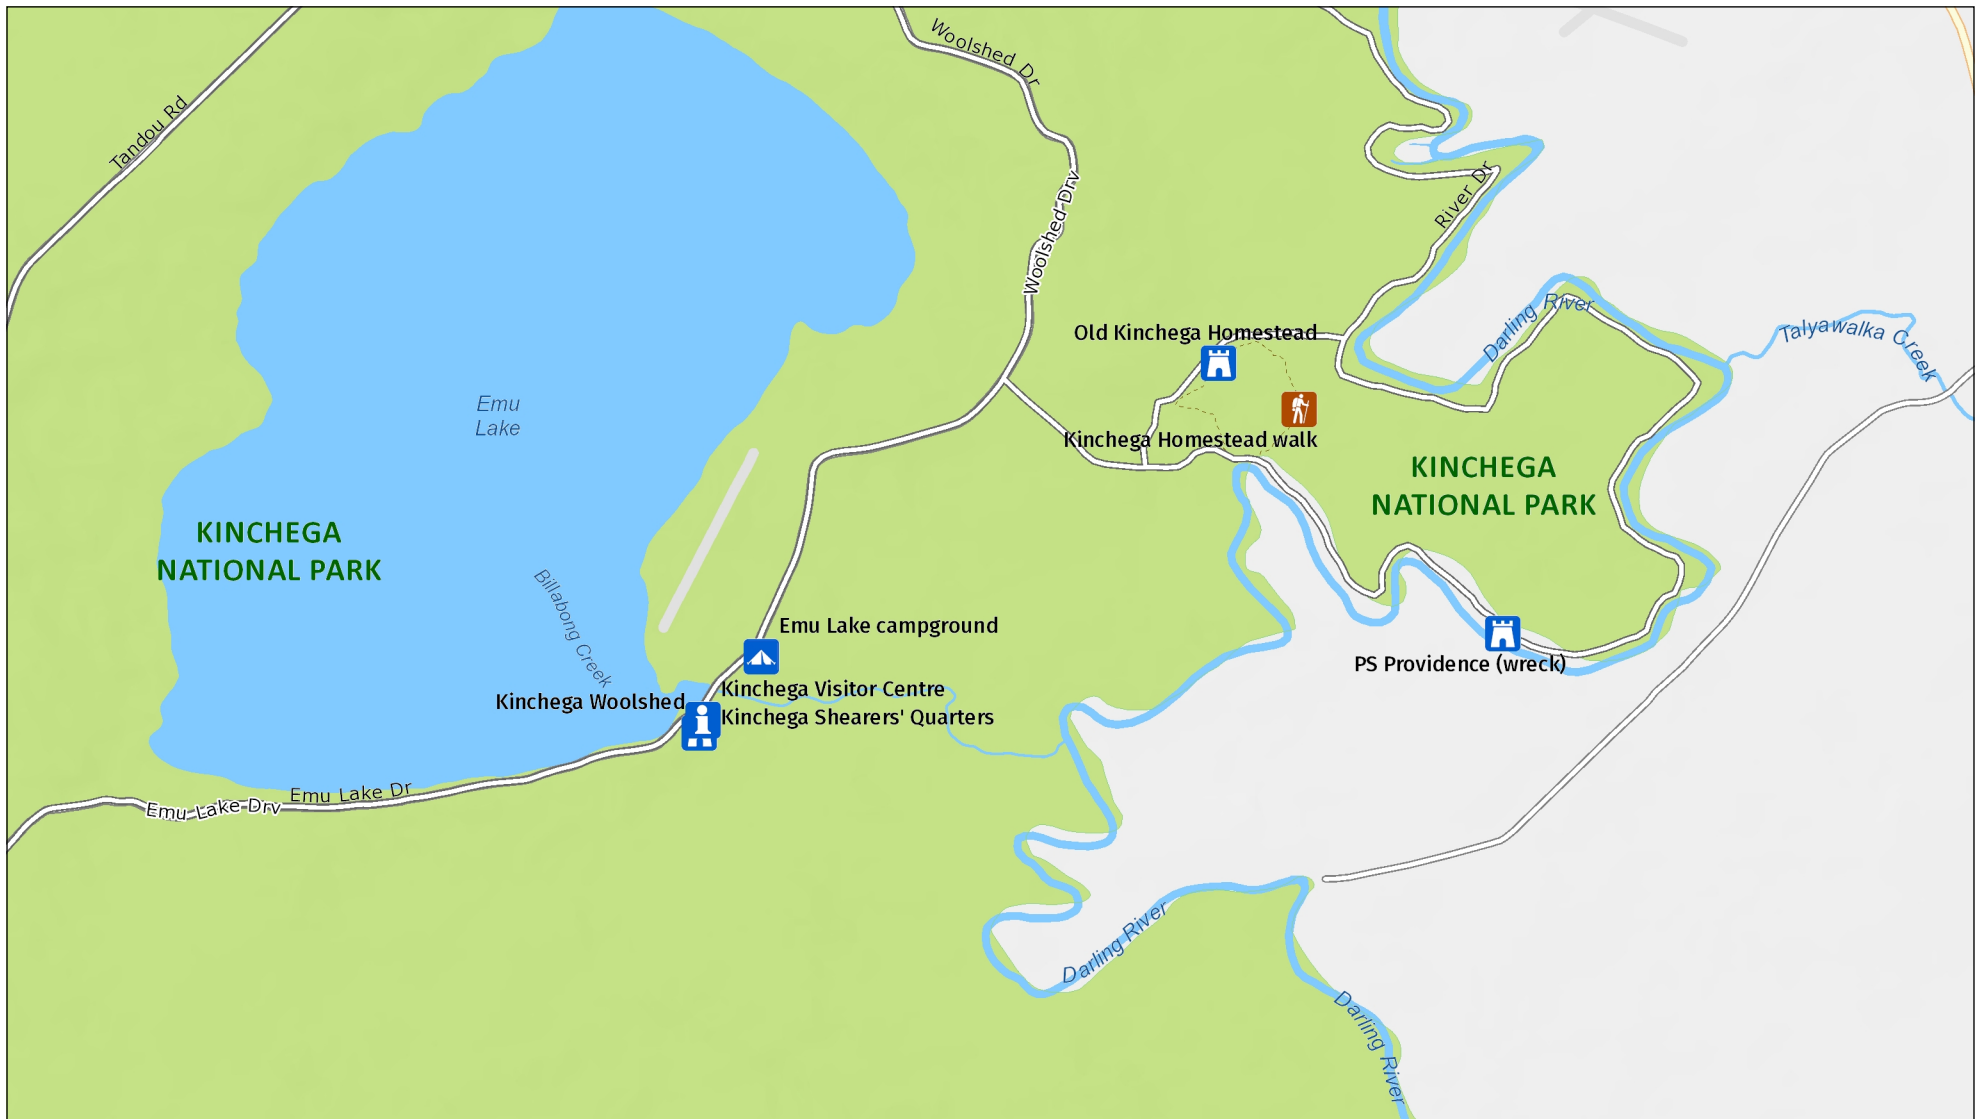

PS Providence historic site

Detail: Emu Lake area

MAP INFORMATION
This map does not provide detailed information on topography, alerts or opening times and may not be suitable for some activities.
Map Published: 27-Aug-2021