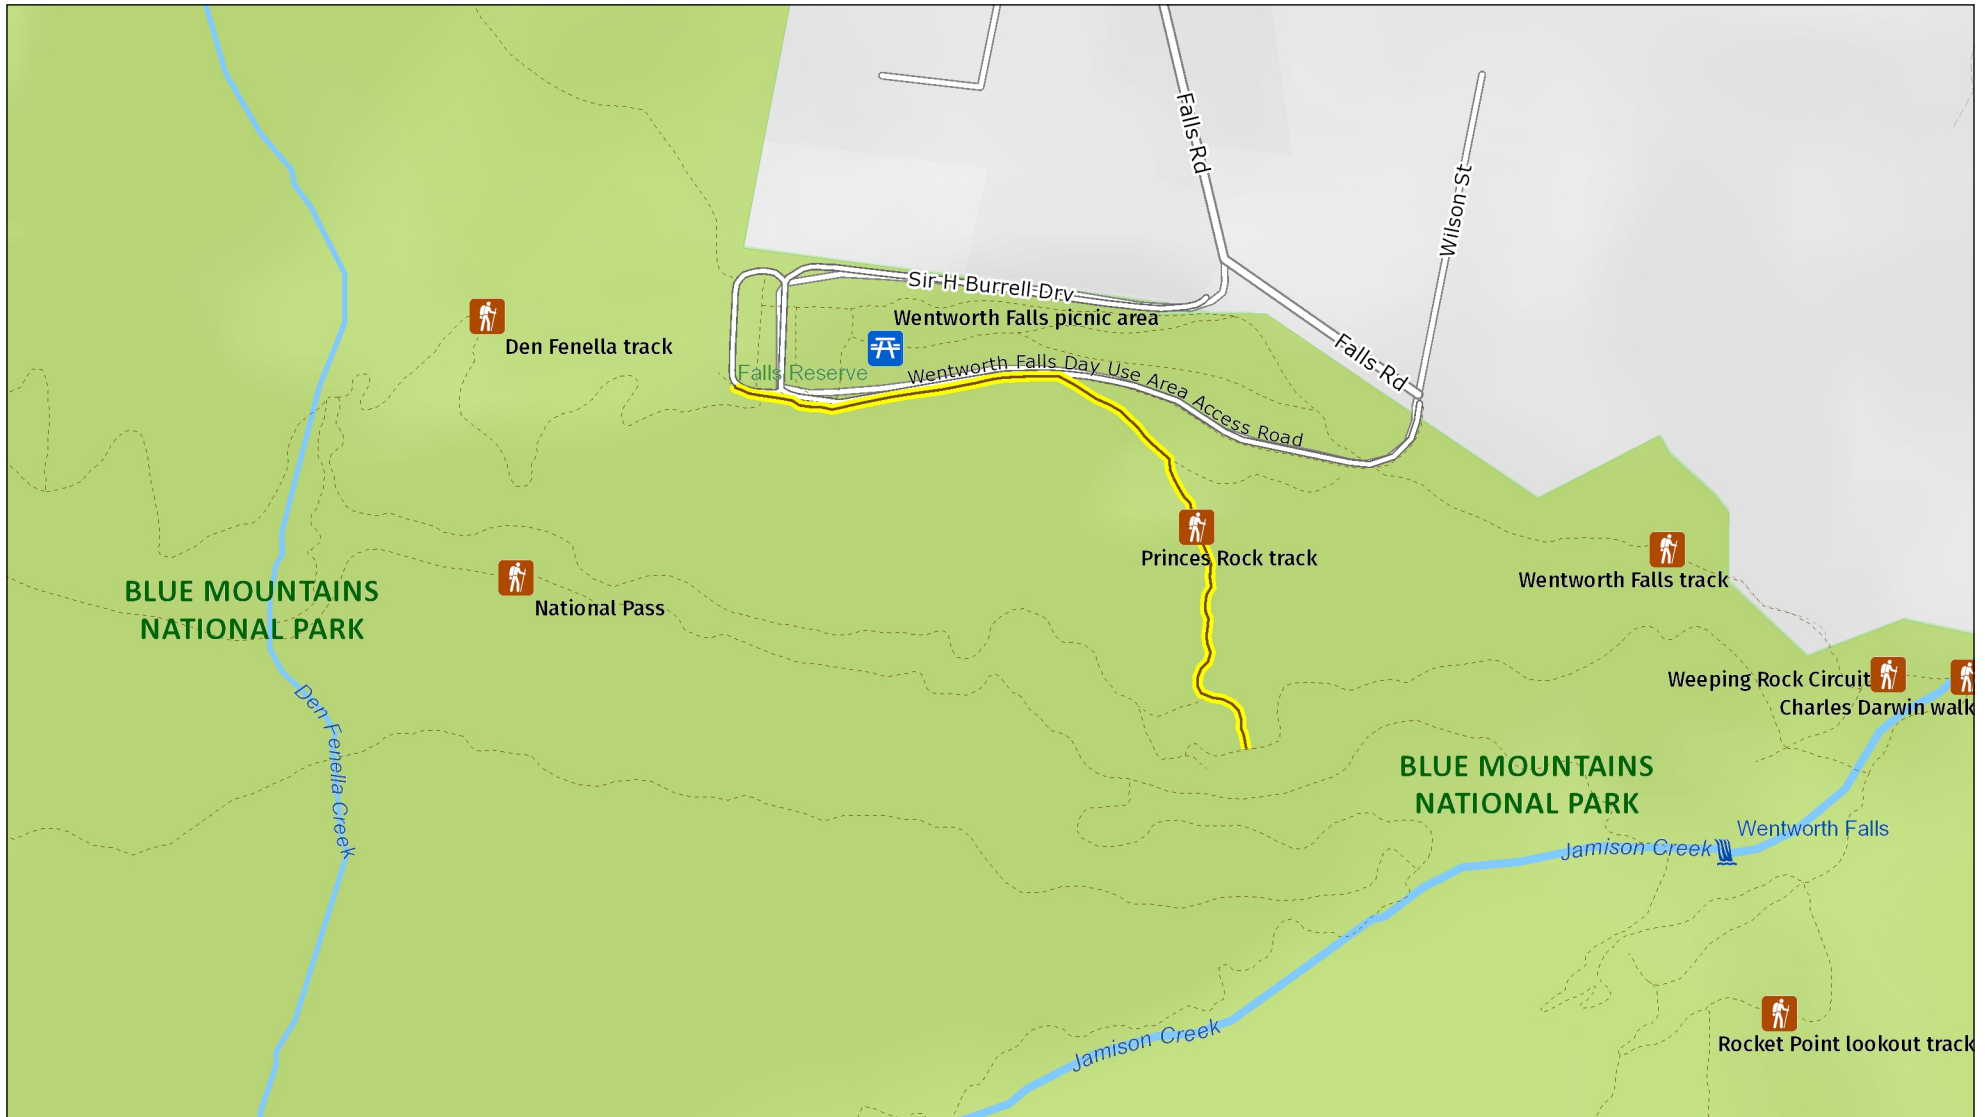

# Princes Rock walking track

Overview map

**MAP INFORMATION**  
This map does not provide detailed information on topography, alerts or opening times and may not be suitable for some activities.  
Map Published: 04-Feb-2022