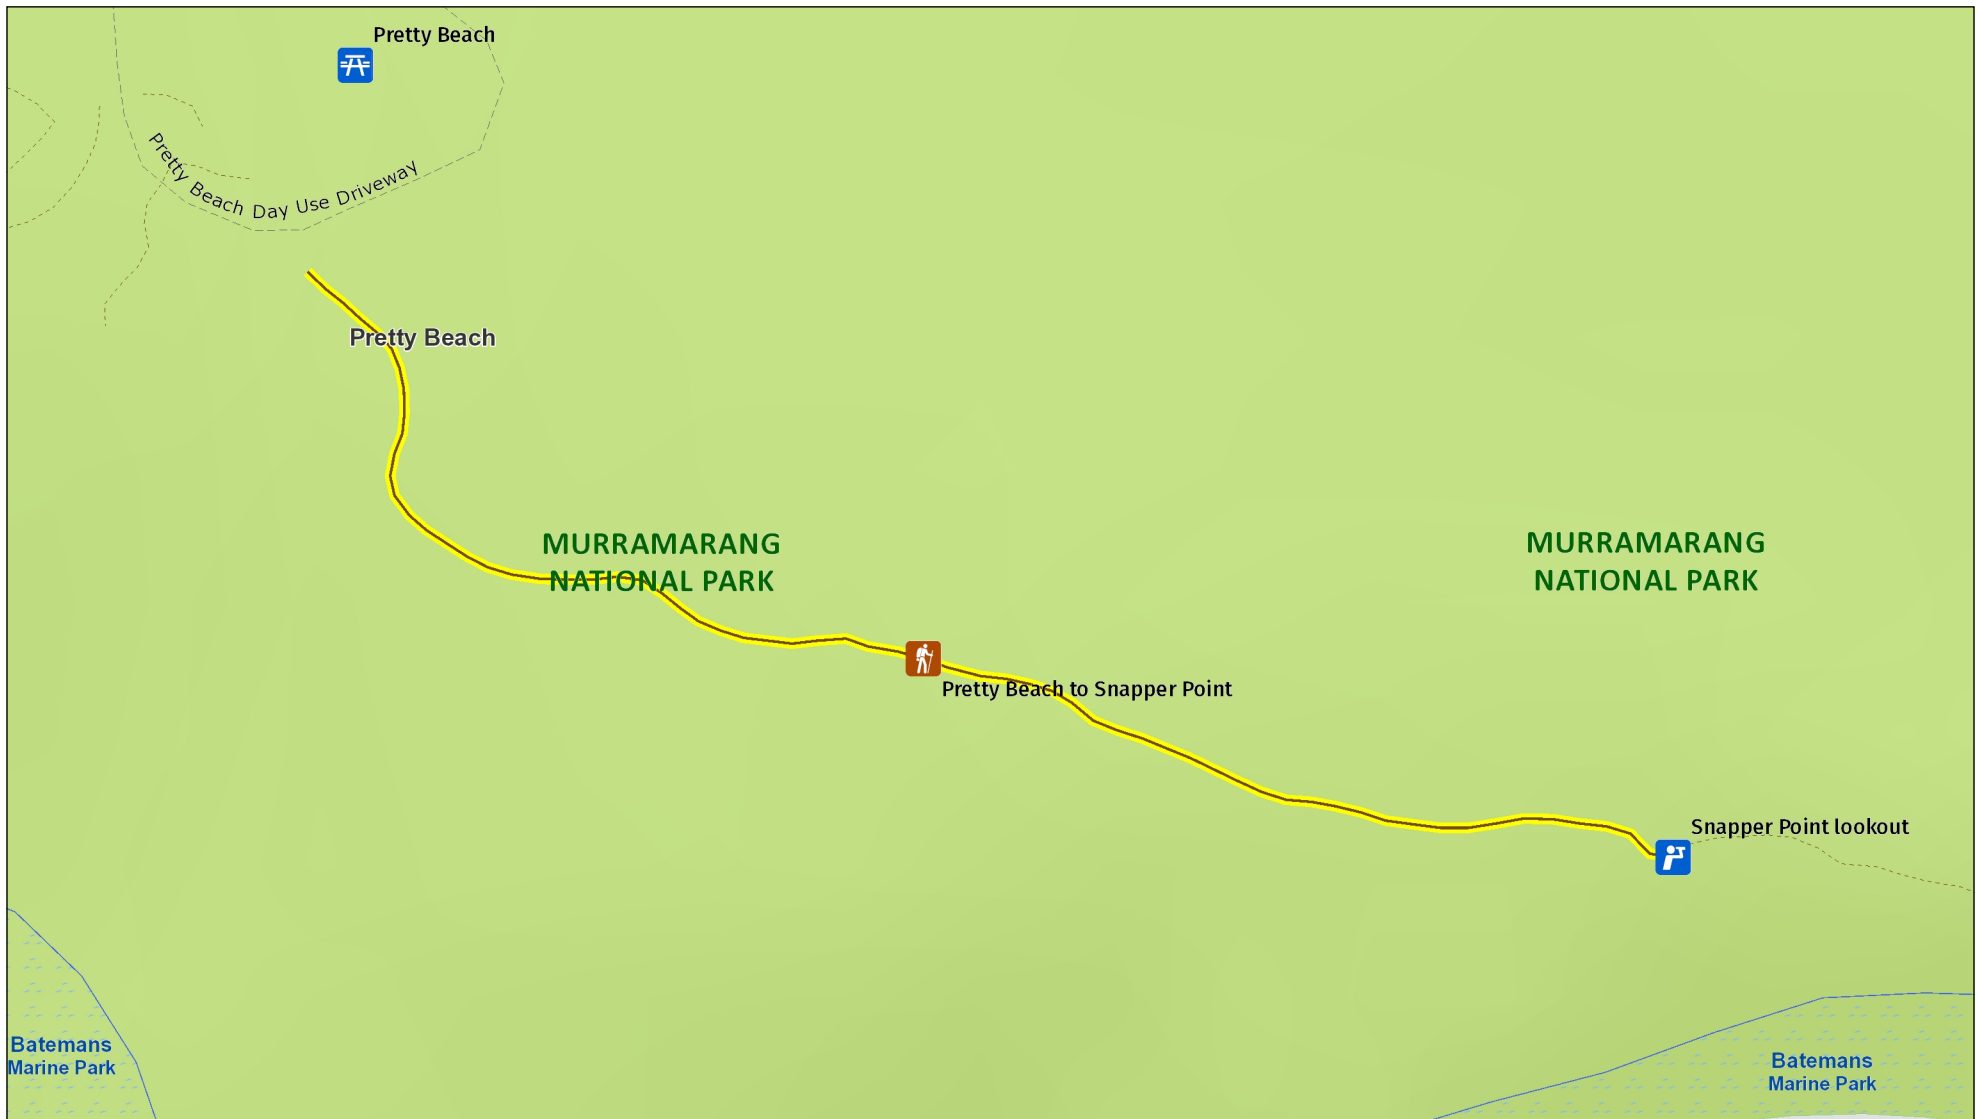

Pretty Beach to Snapper Point walking track

Overview map

MAP INFORMATION
This map does not provide detailed information on topography, alerts or opening times and may not be suitable for some activities.
Map Published: 07-Mar-2022