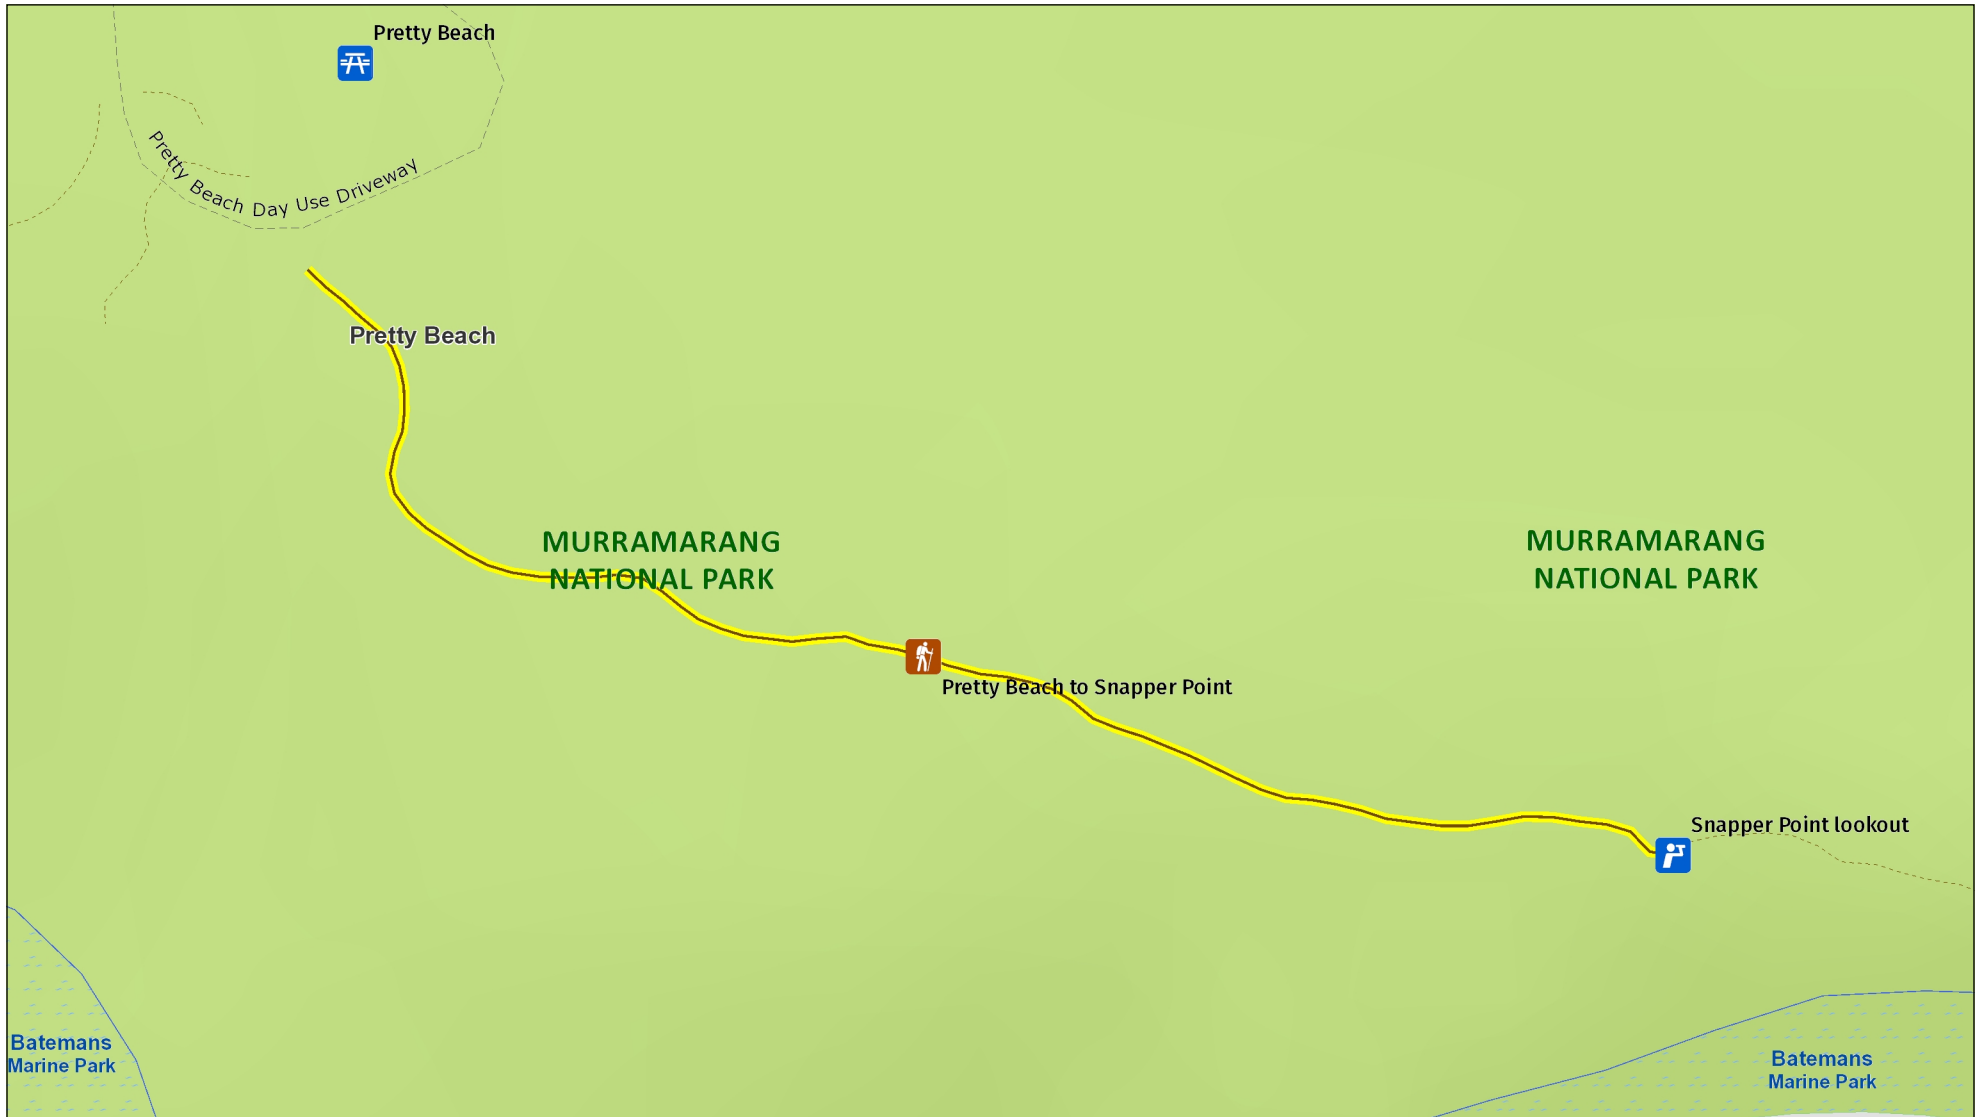

Pretty Beach to Snapper Point walking track

Overview map

MAP INFORMATION
This map does not provide detailed information on topography, alerts or opening times and may not be suitable for some activities.
Map Published: 21-Aug-2023