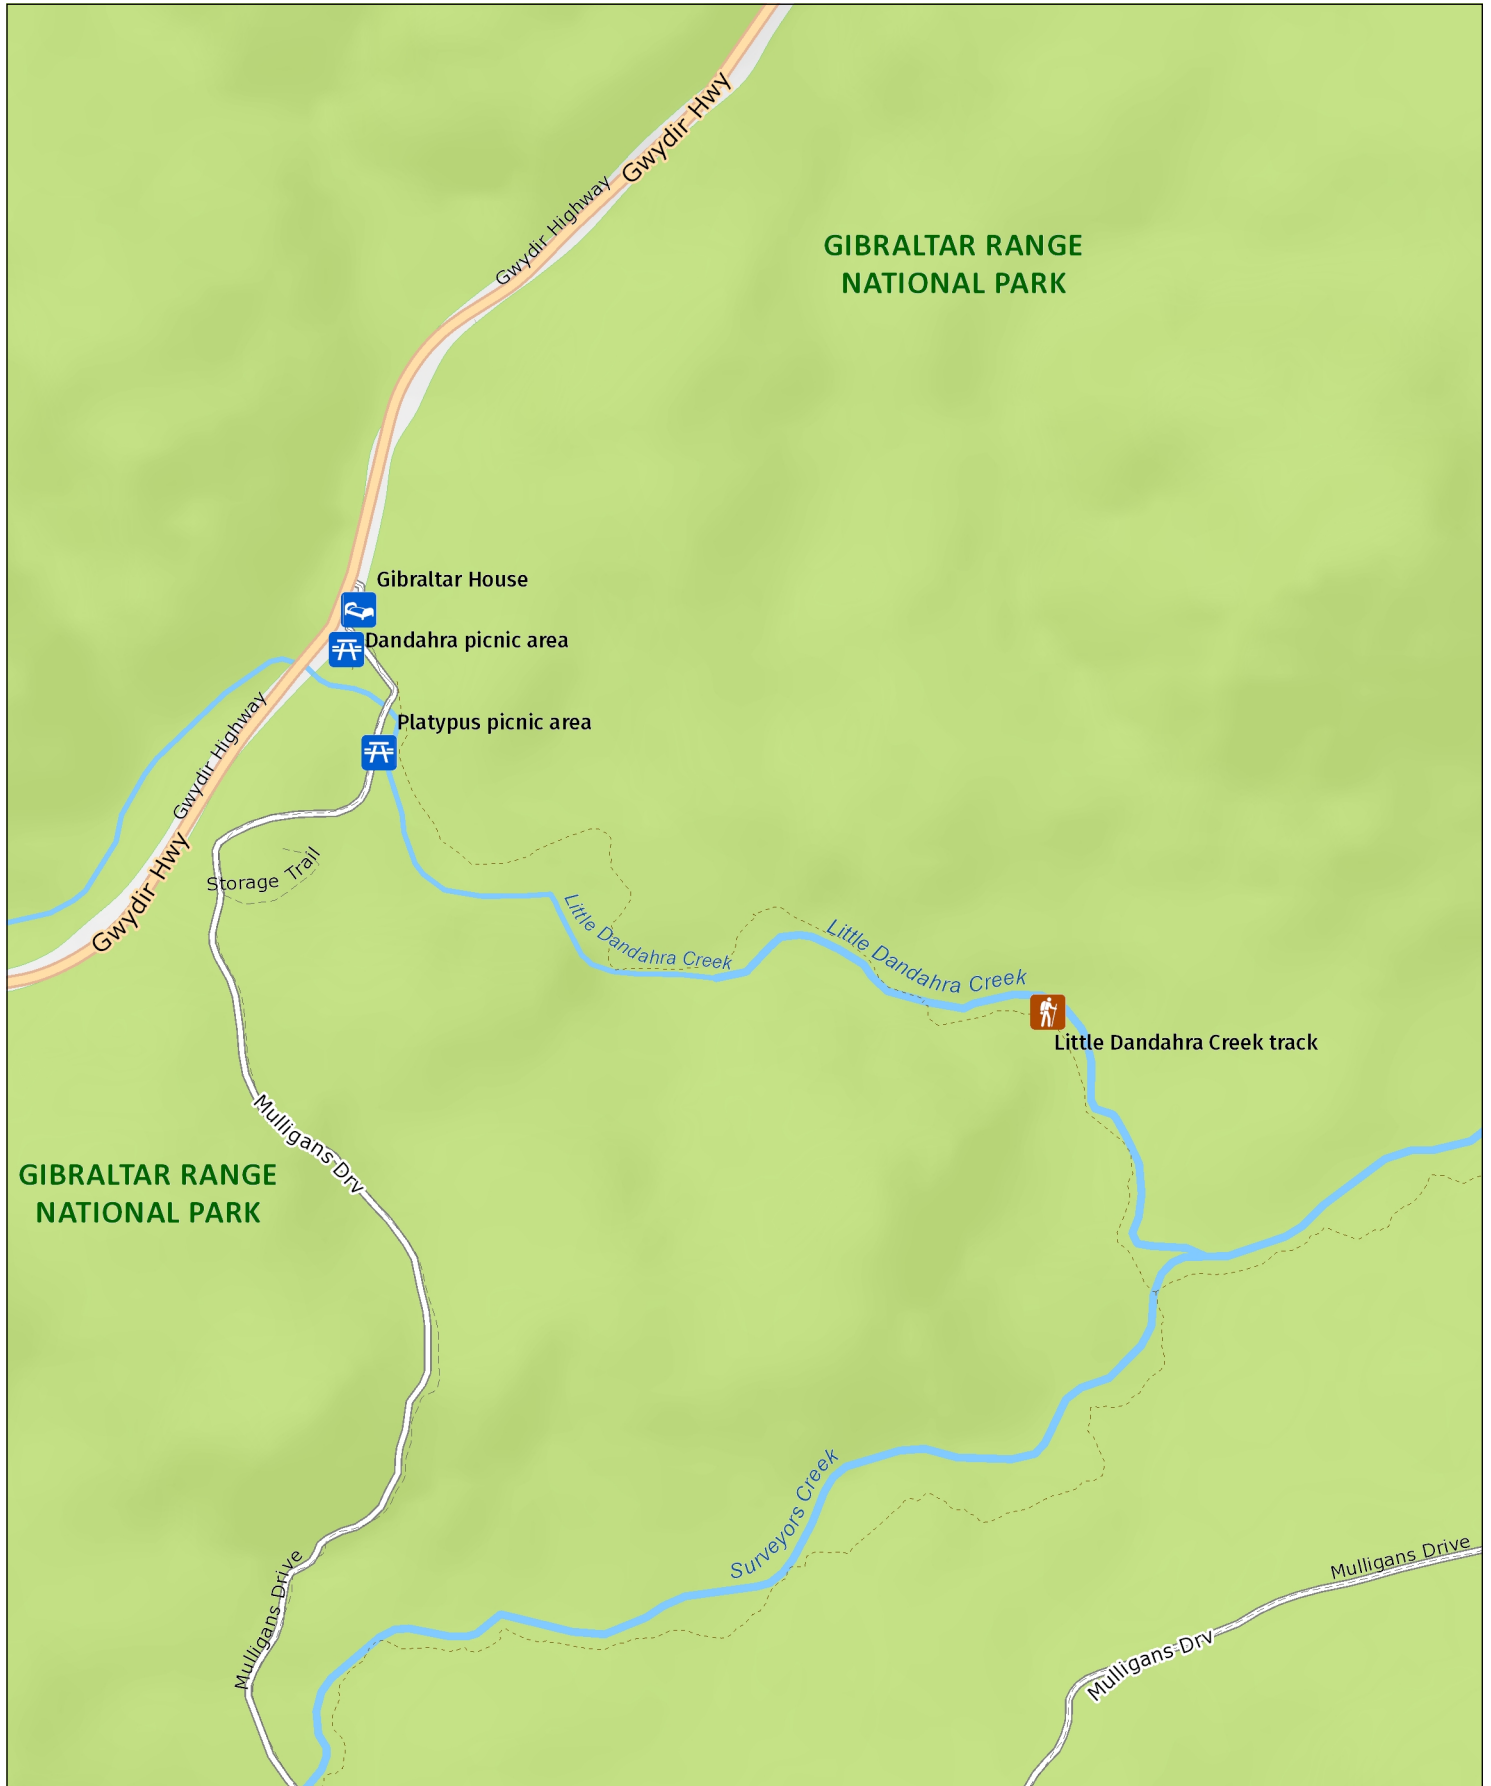

Platypus picnic area

Detail: Dandahra area

MAP INFORMATION
This map does not provide detailed information on topography, alerts or opening times and may not be suitable for some activities.
Map Published: 22-Feb-2022