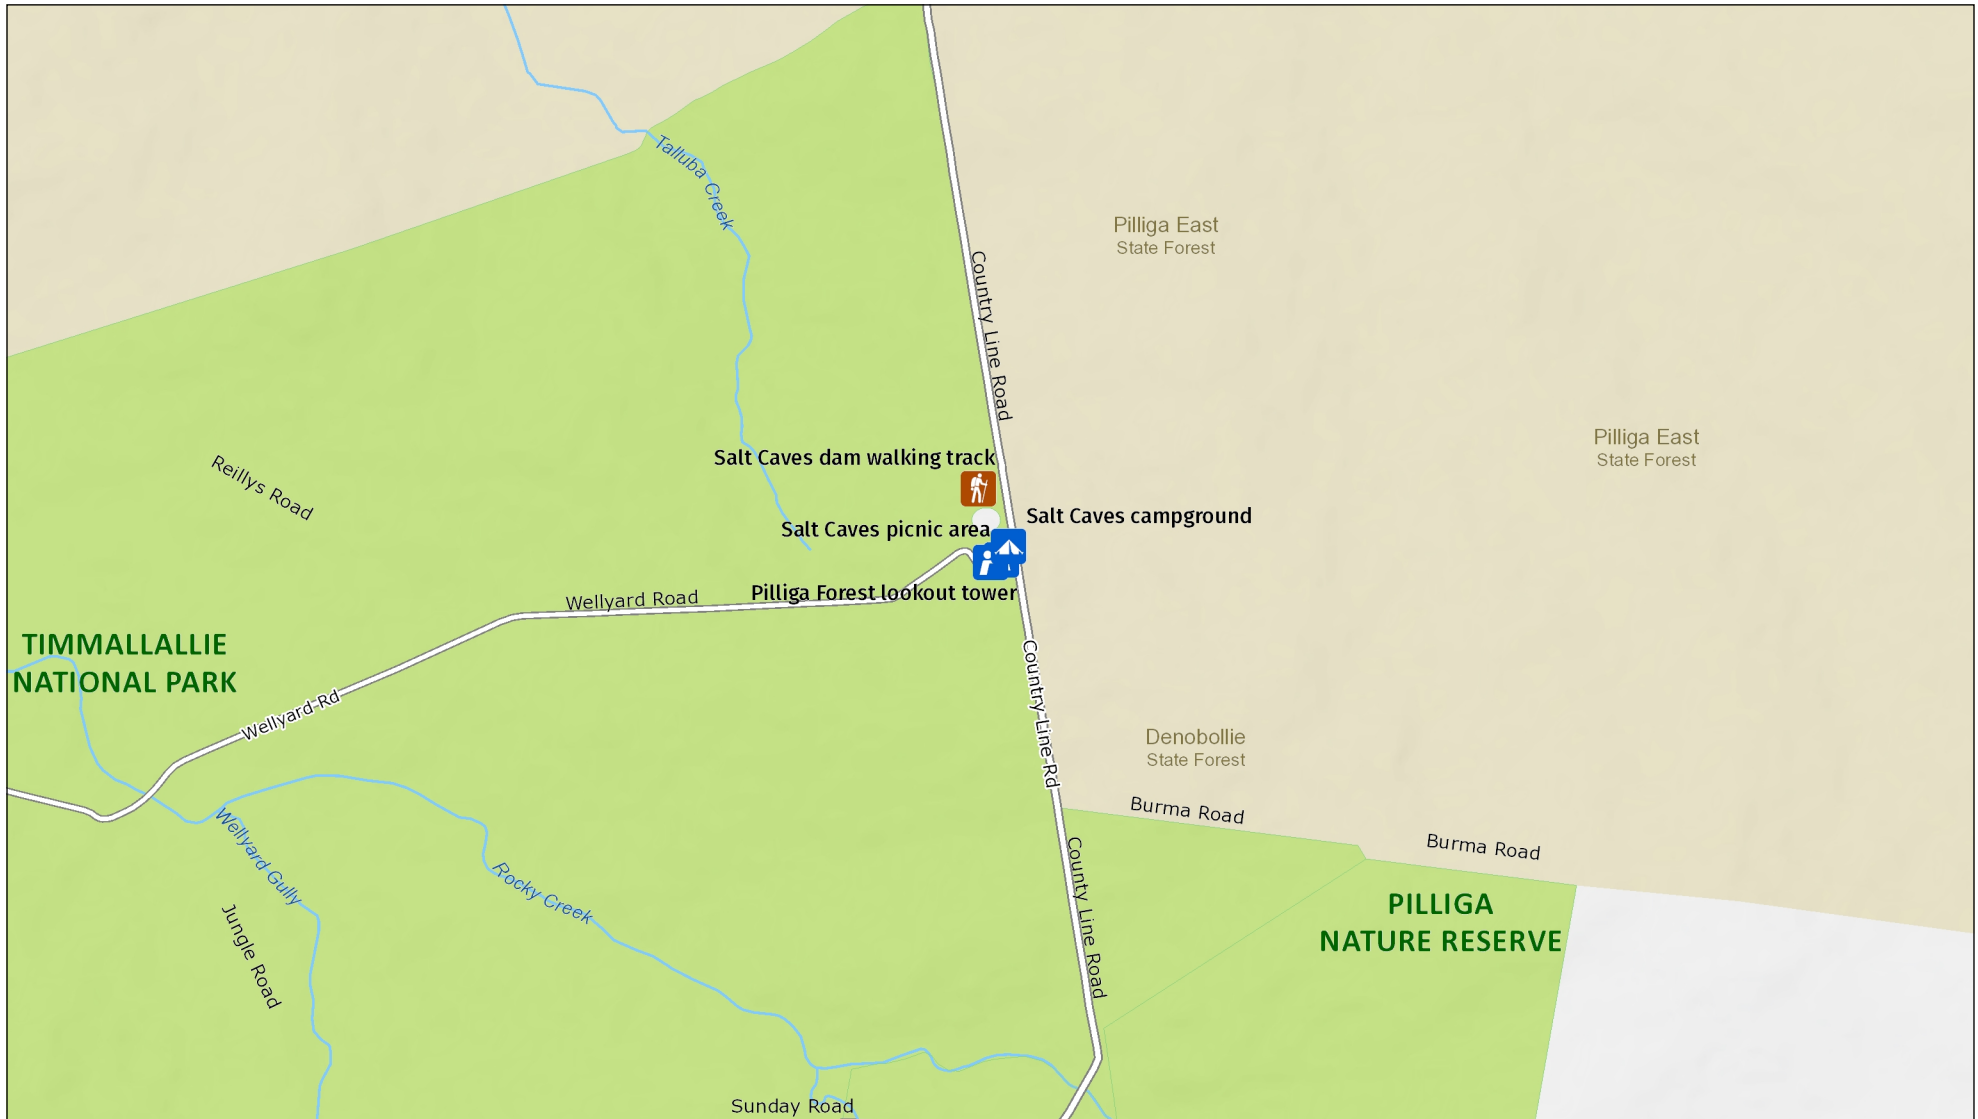

Pilliga Forest lookout tower

Overview map

MAP INFORMATION
This map does not provide detailed information on topography, alerts or opening times and may not be suitable for some activities.
Map Published: 12-Sep-2022