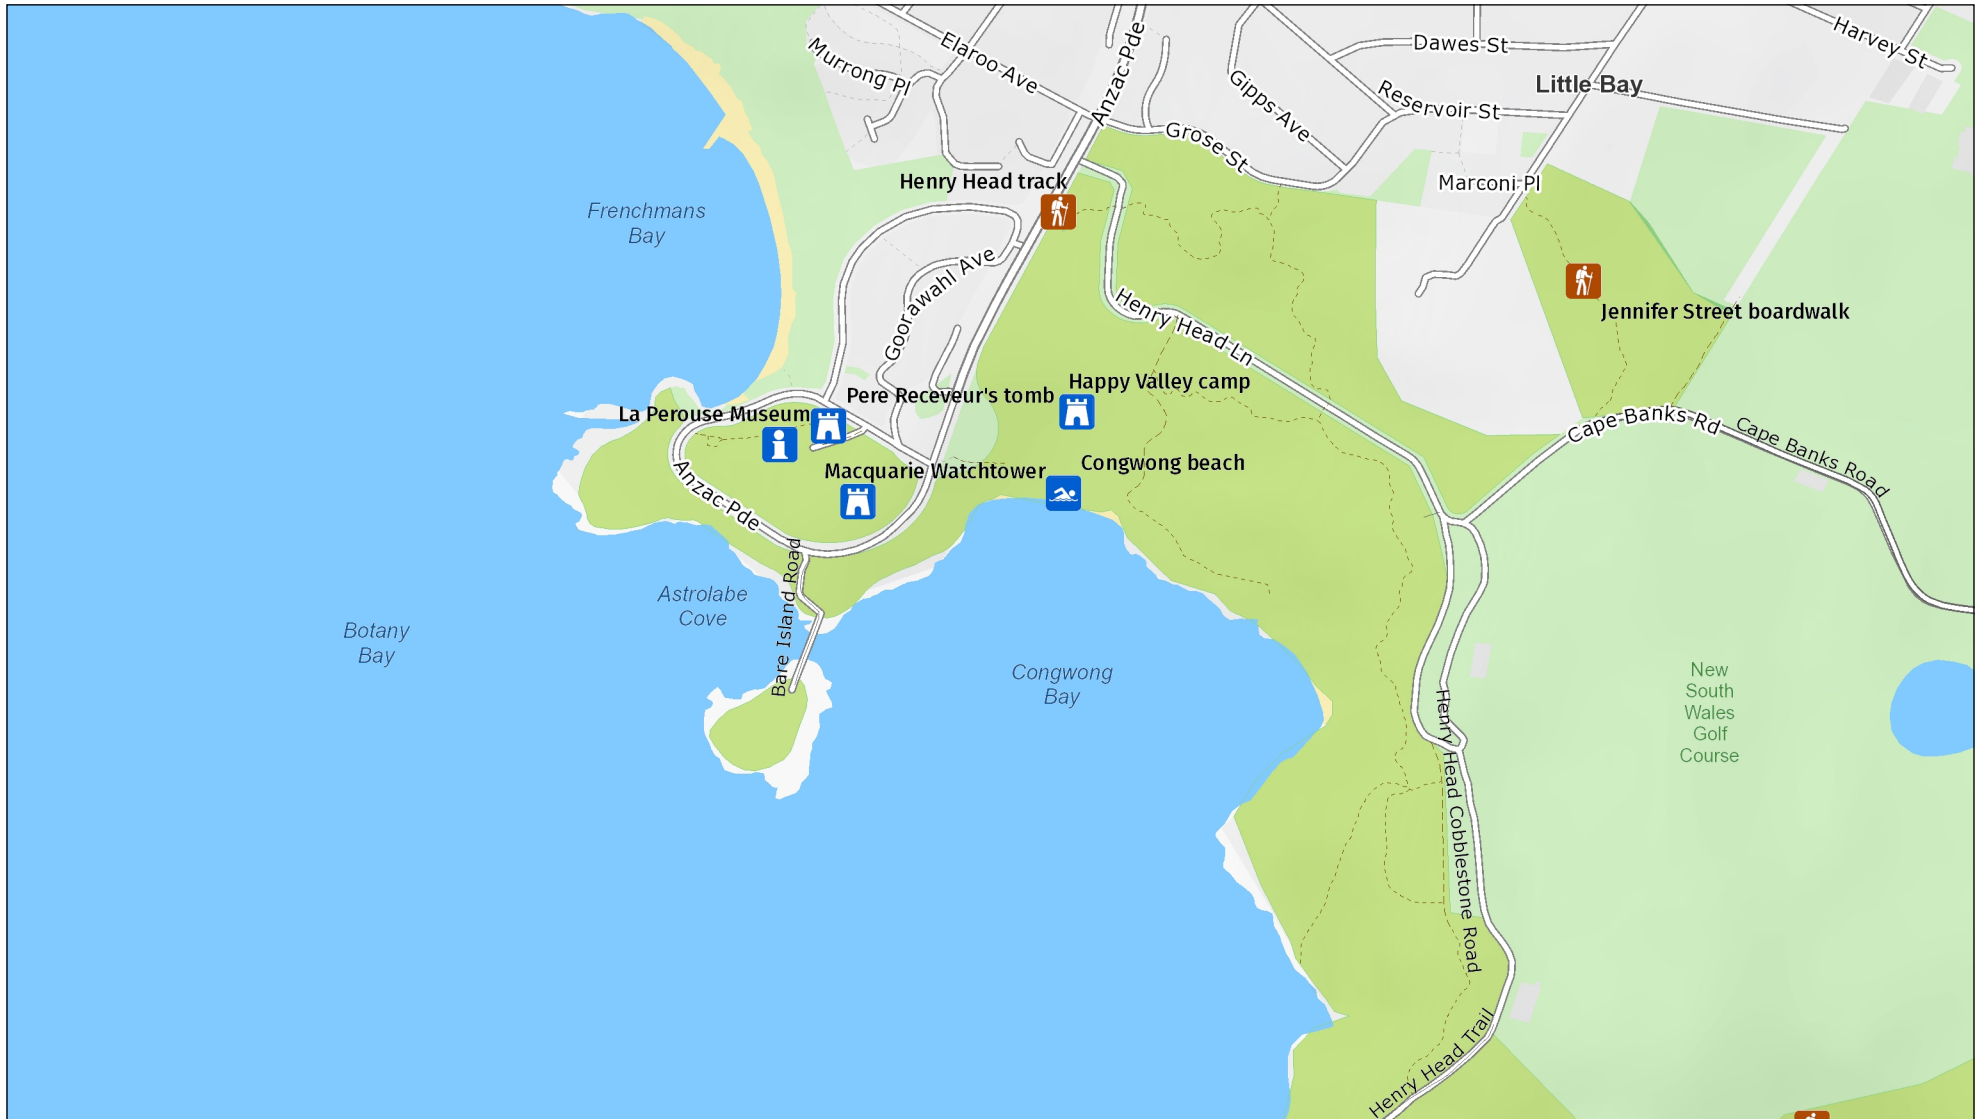

Pere Receveurs Tomb

Detail: Bare Island area

MAP INFORMATION
This map does not provide detailed information on topography, alerts or opening times and may not be suitable for some activities.
Map Published: 08-Feb-2022