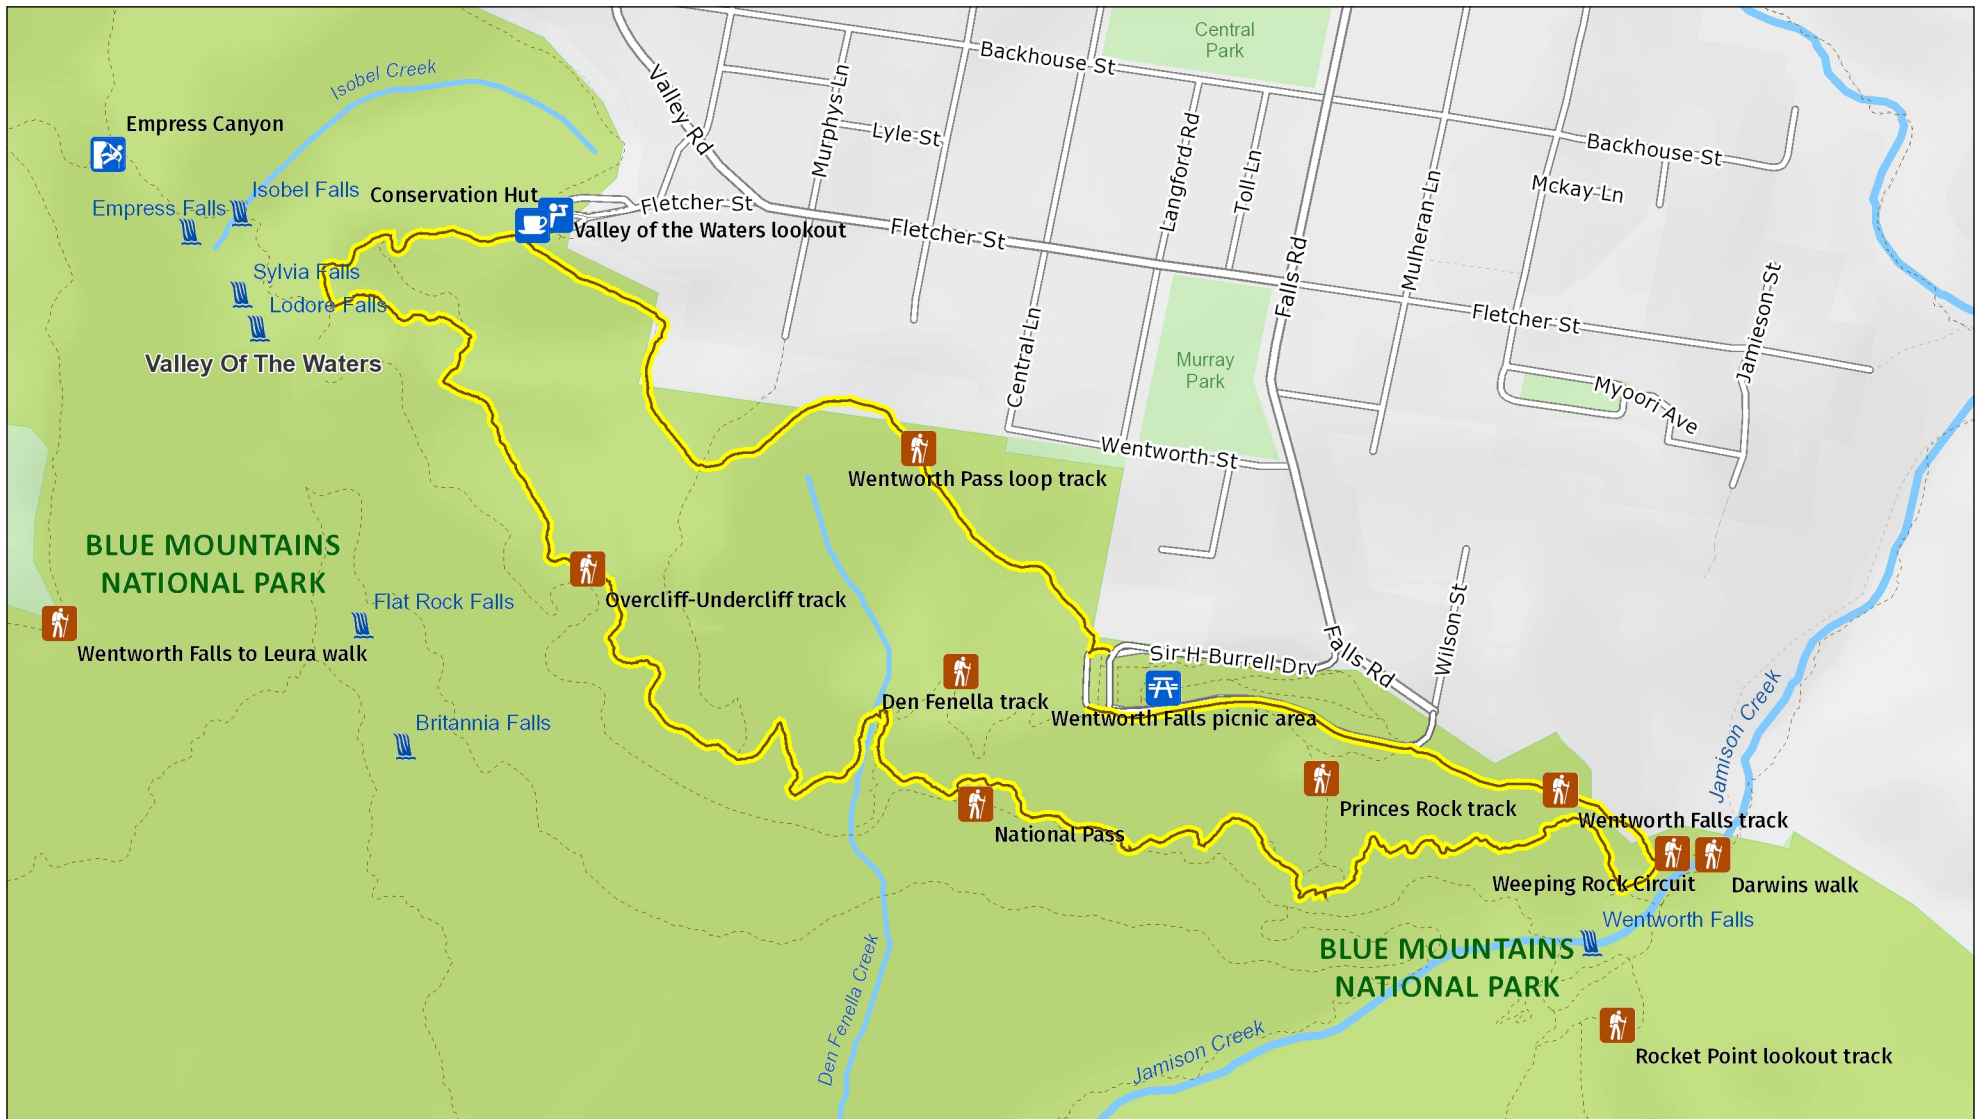

# Overcliff-Undercliff track

Overview map

**MAP INFORMATION**  
This map does not provide detailed information on topography, alerts or opening times and may not be suitable for some activities.  
Map Published: 14-Oct-2024

# Overcliff-Undercliff track

Detail: Wentworth Falls area

**MAP INFORMATION**  
This map does not provide detailed information on topography, alerts or opening times and may not be suitable for some activities.  
Map Published: 14-Oct-2024