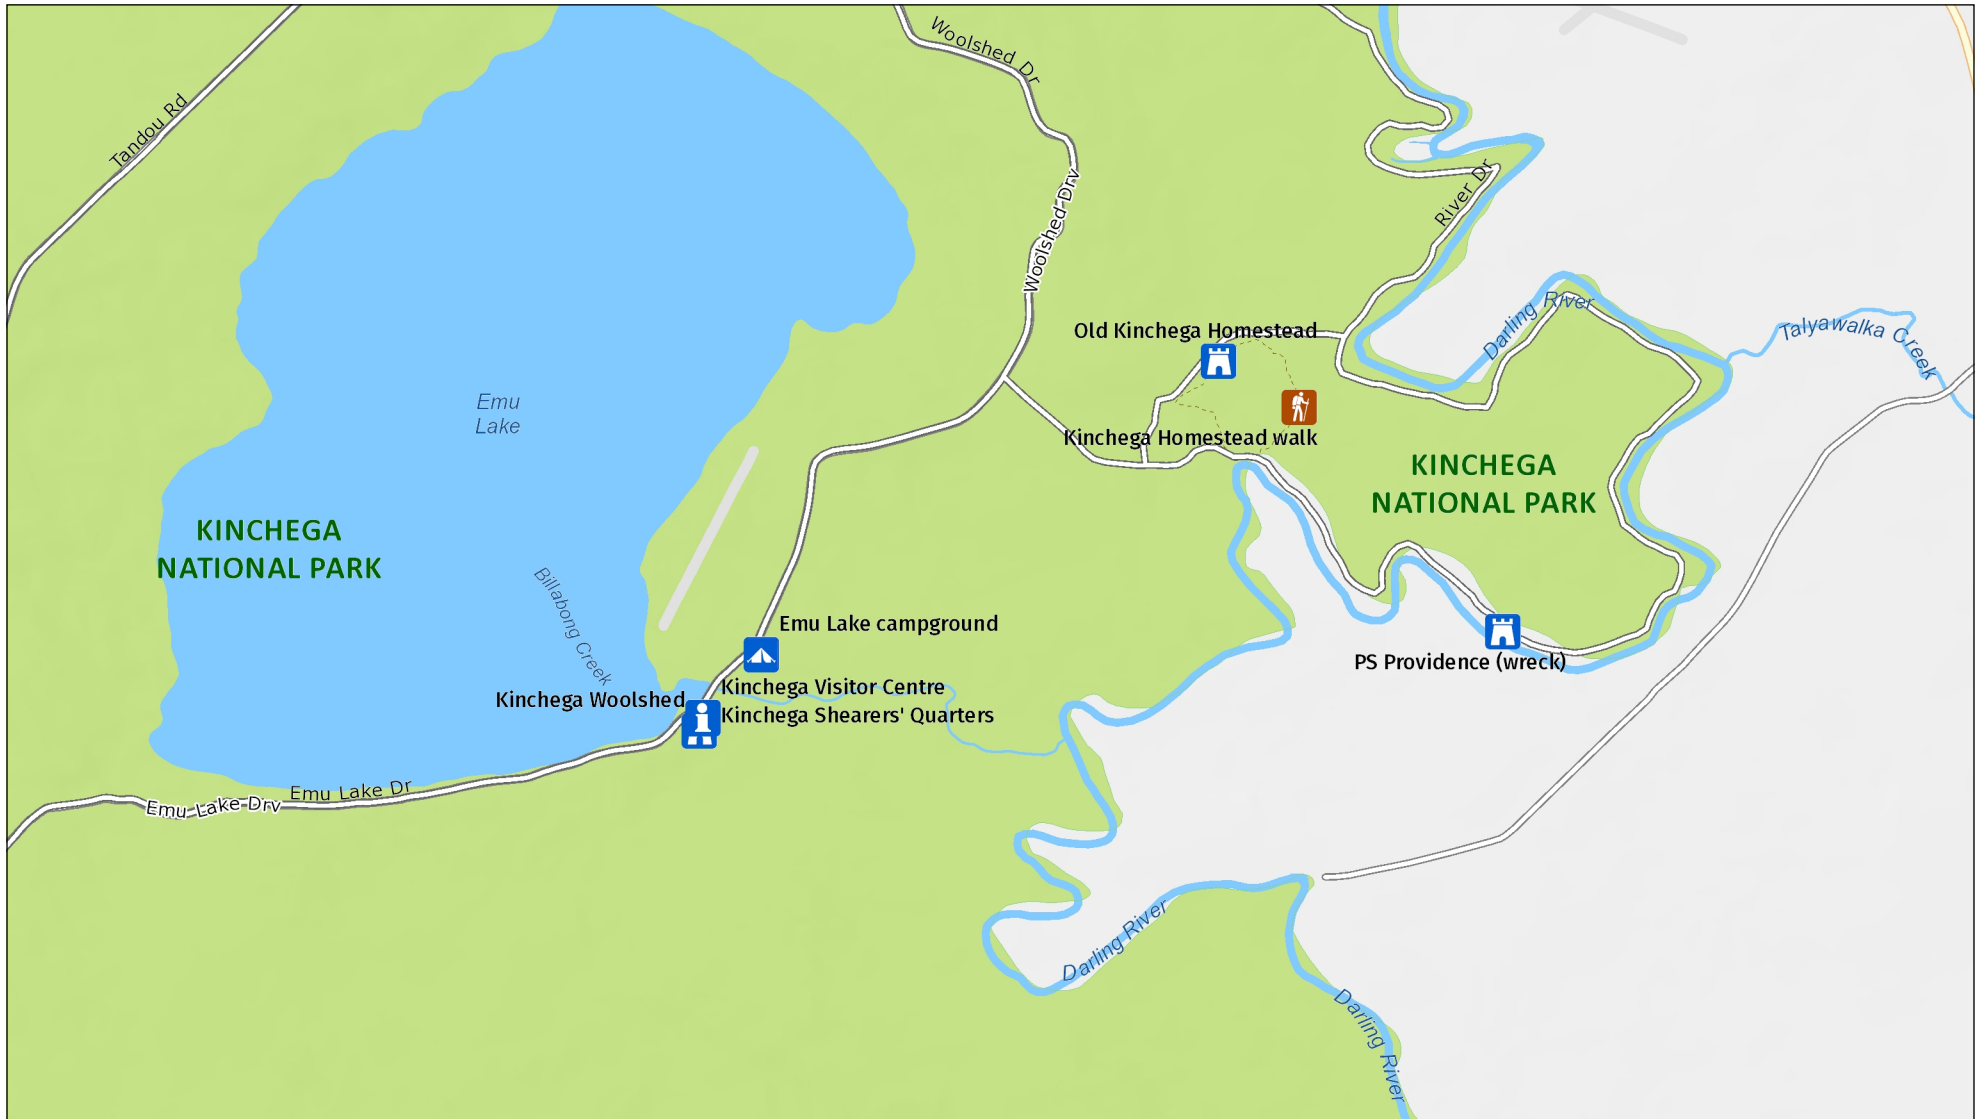

Old Kinchega Homestead

Detail: Emu Lake area

MAP INFORMATION
This map does not provide detailed information on topography, alerts or opening times and may not be suitable for some activities.
Map Published: 08-Feb-2022