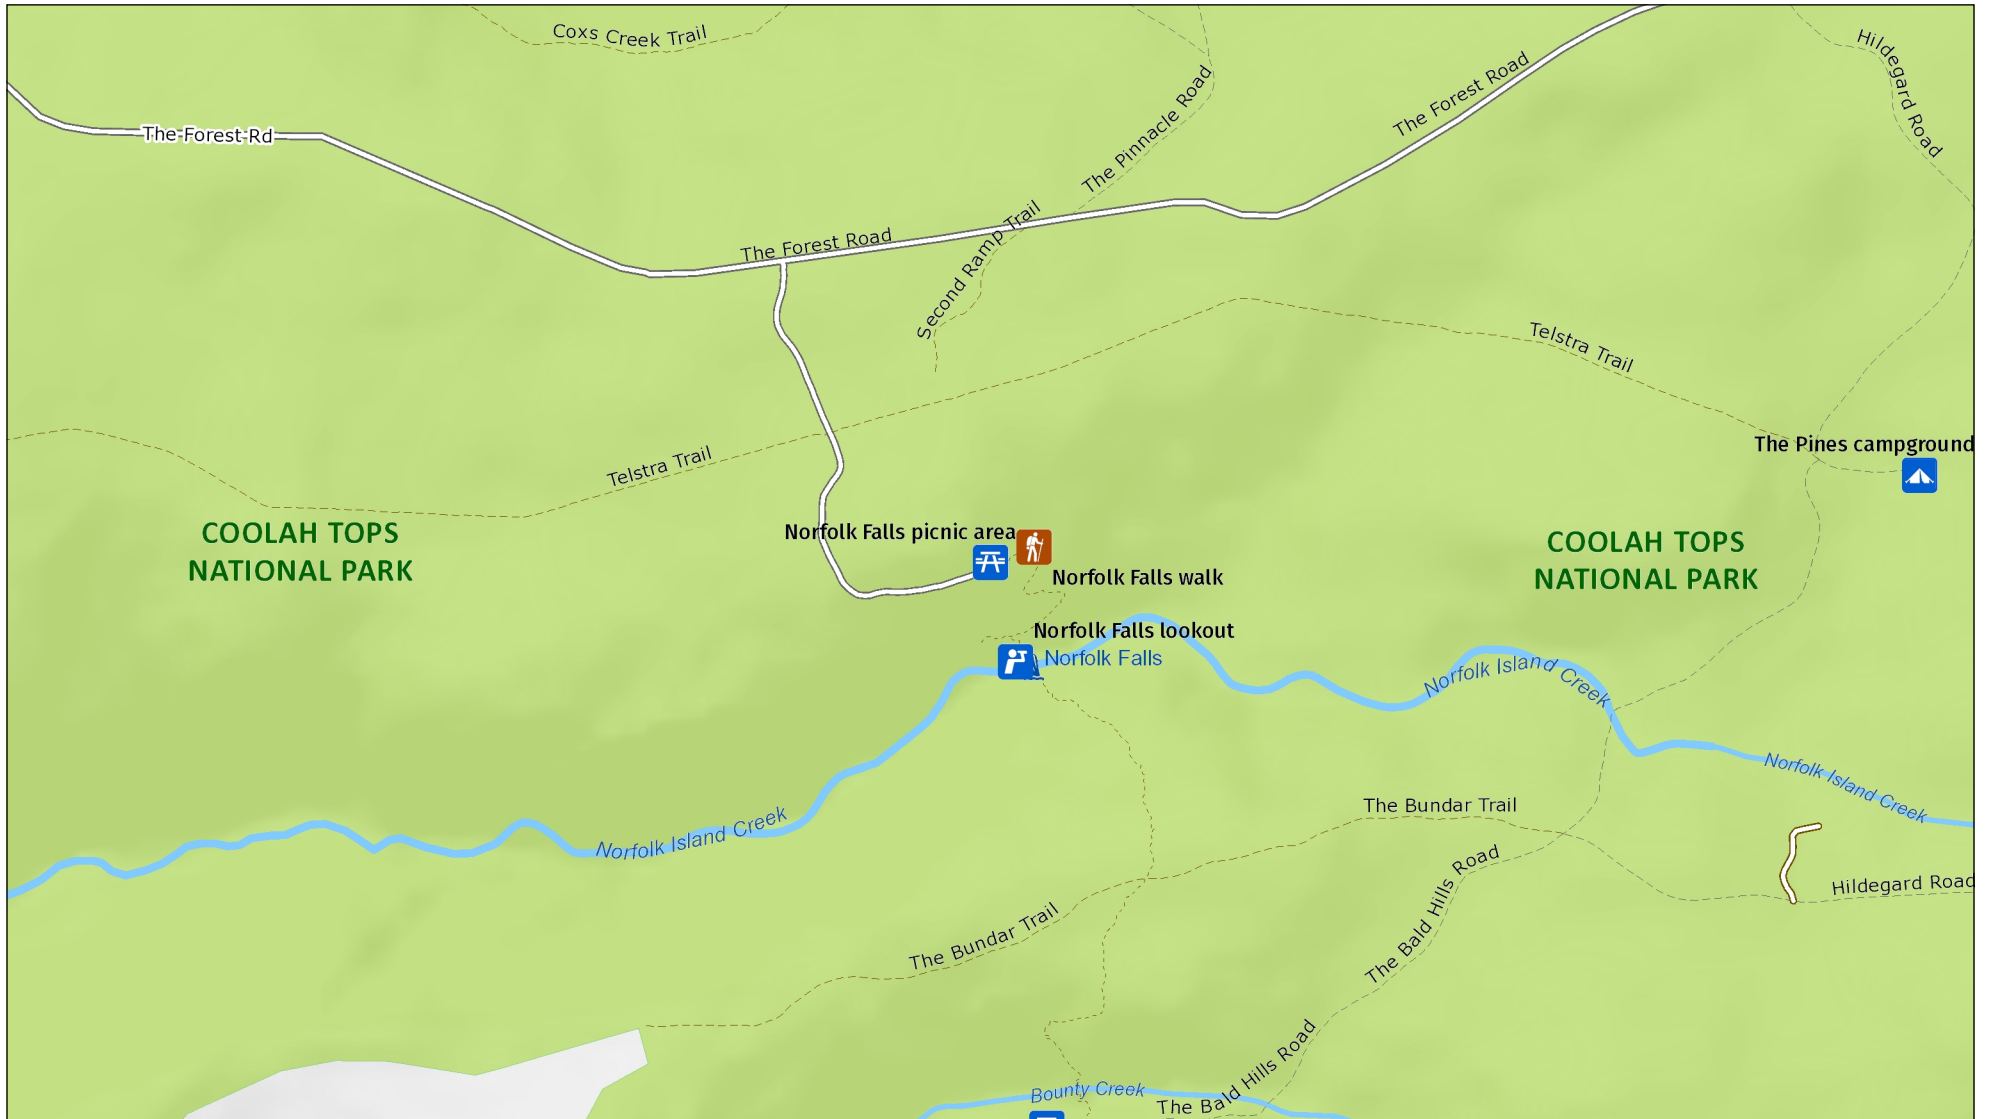

Norfolk Falls picnic area

Overview map

MAP INFORMATION
This map does not provide detailed information on topography, alerts or opening times and may not be suitable for some activities.
Map Published: 25-Feb-2022