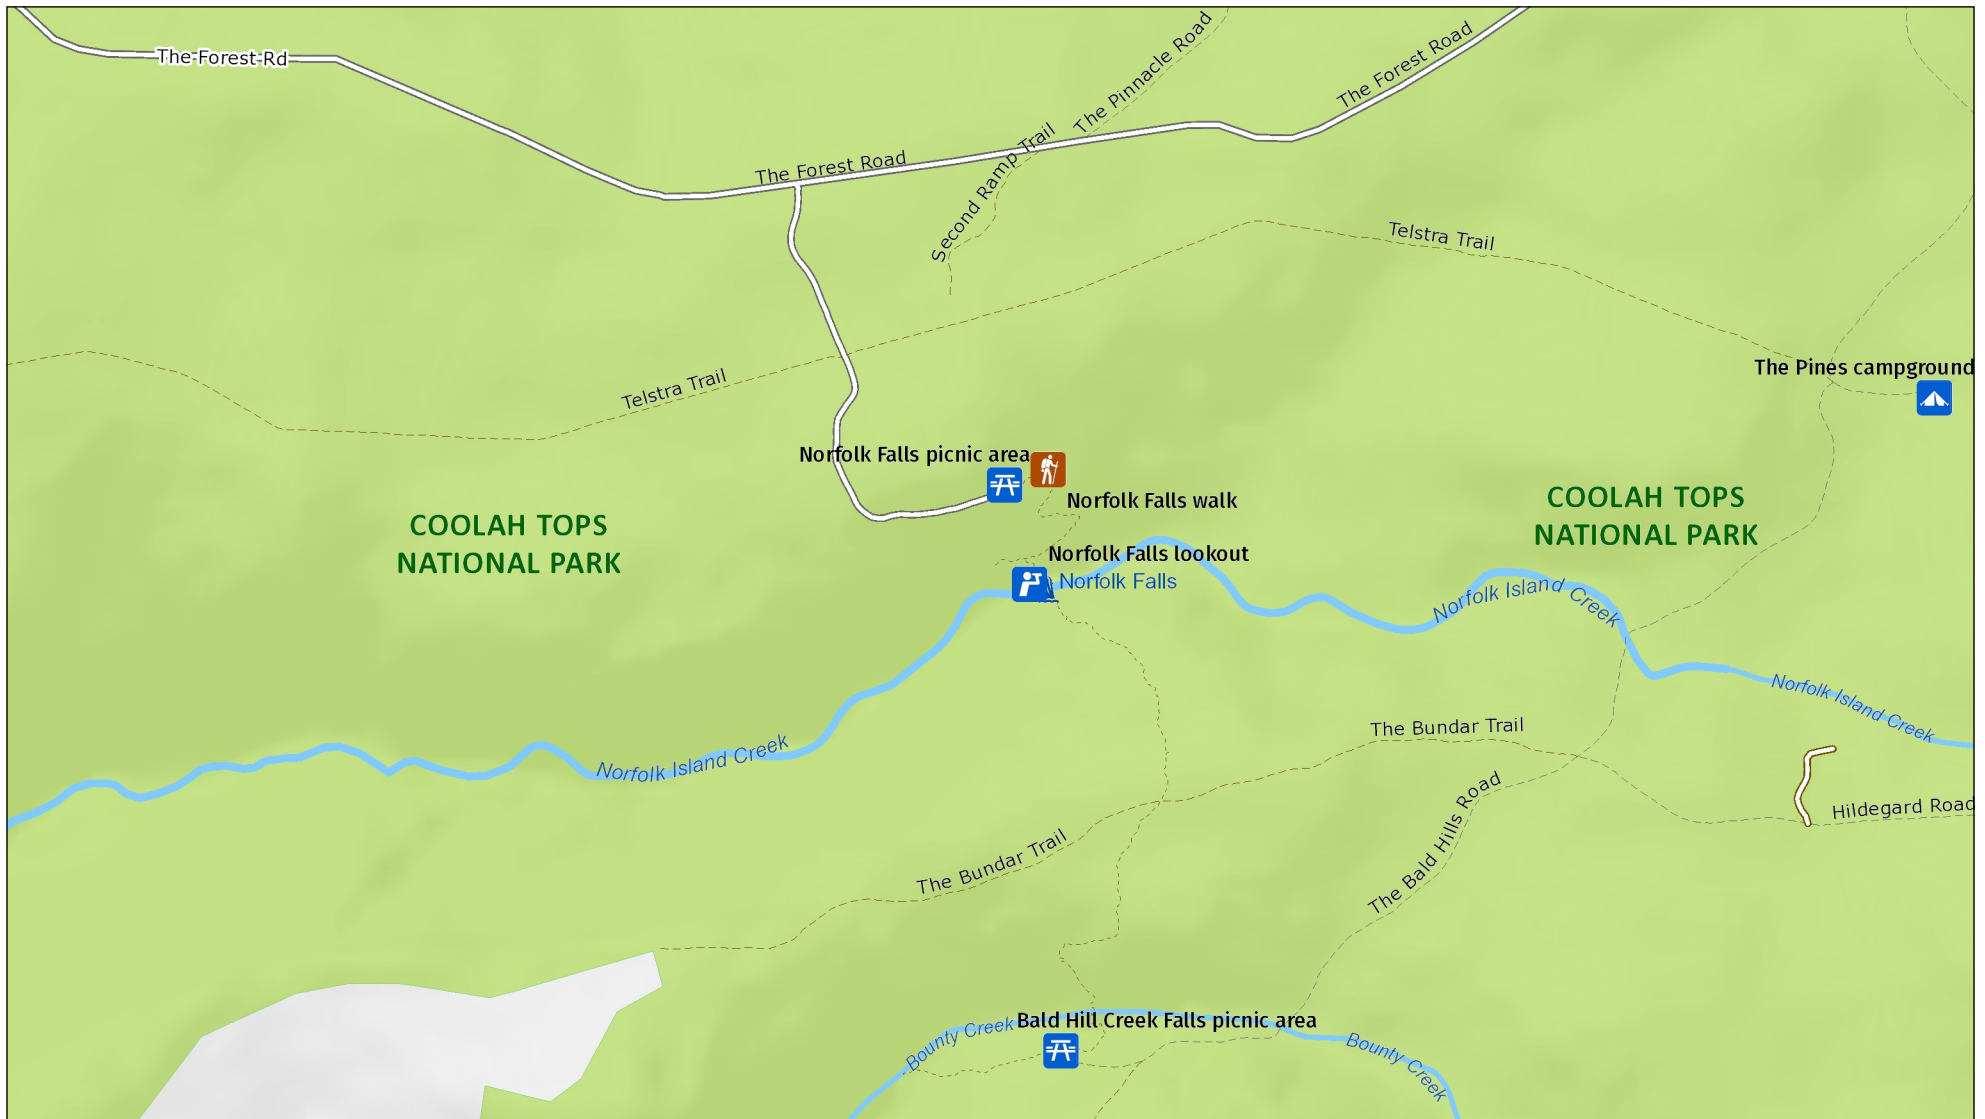

# Norfolk Falls lookout

Overview map

**MAP INFORMATION**  
This map does not provide detailed information on topography, alerts or opening times and may not be suitable for some activities.  
Map Published: 25-Feb-2022