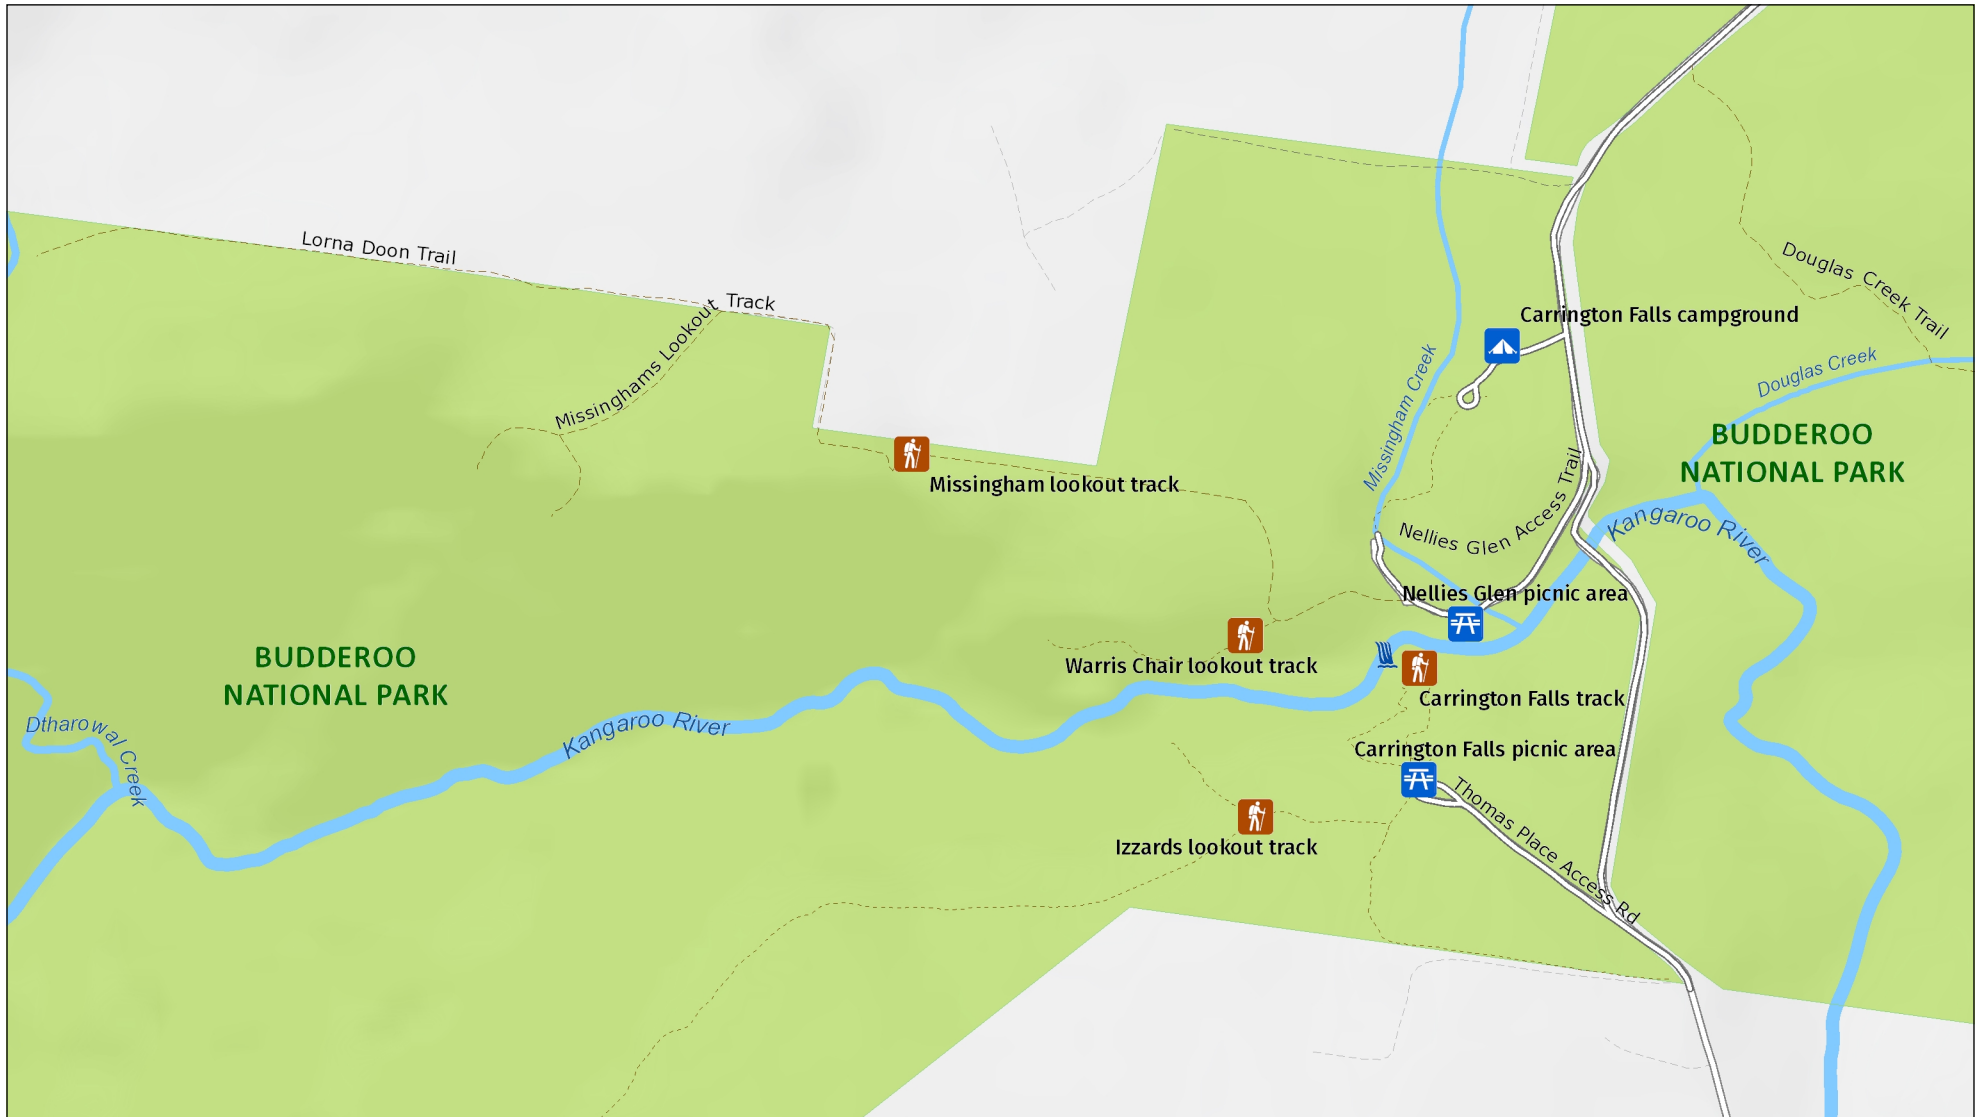

Nellies Glen picnic area

Detail: Carrington Falls area

MAP INFORMATION
This map does not provide detailed information on topography, alerts or opening times and may not be suitable for some activities.
Map Published: 08-Feb-2022