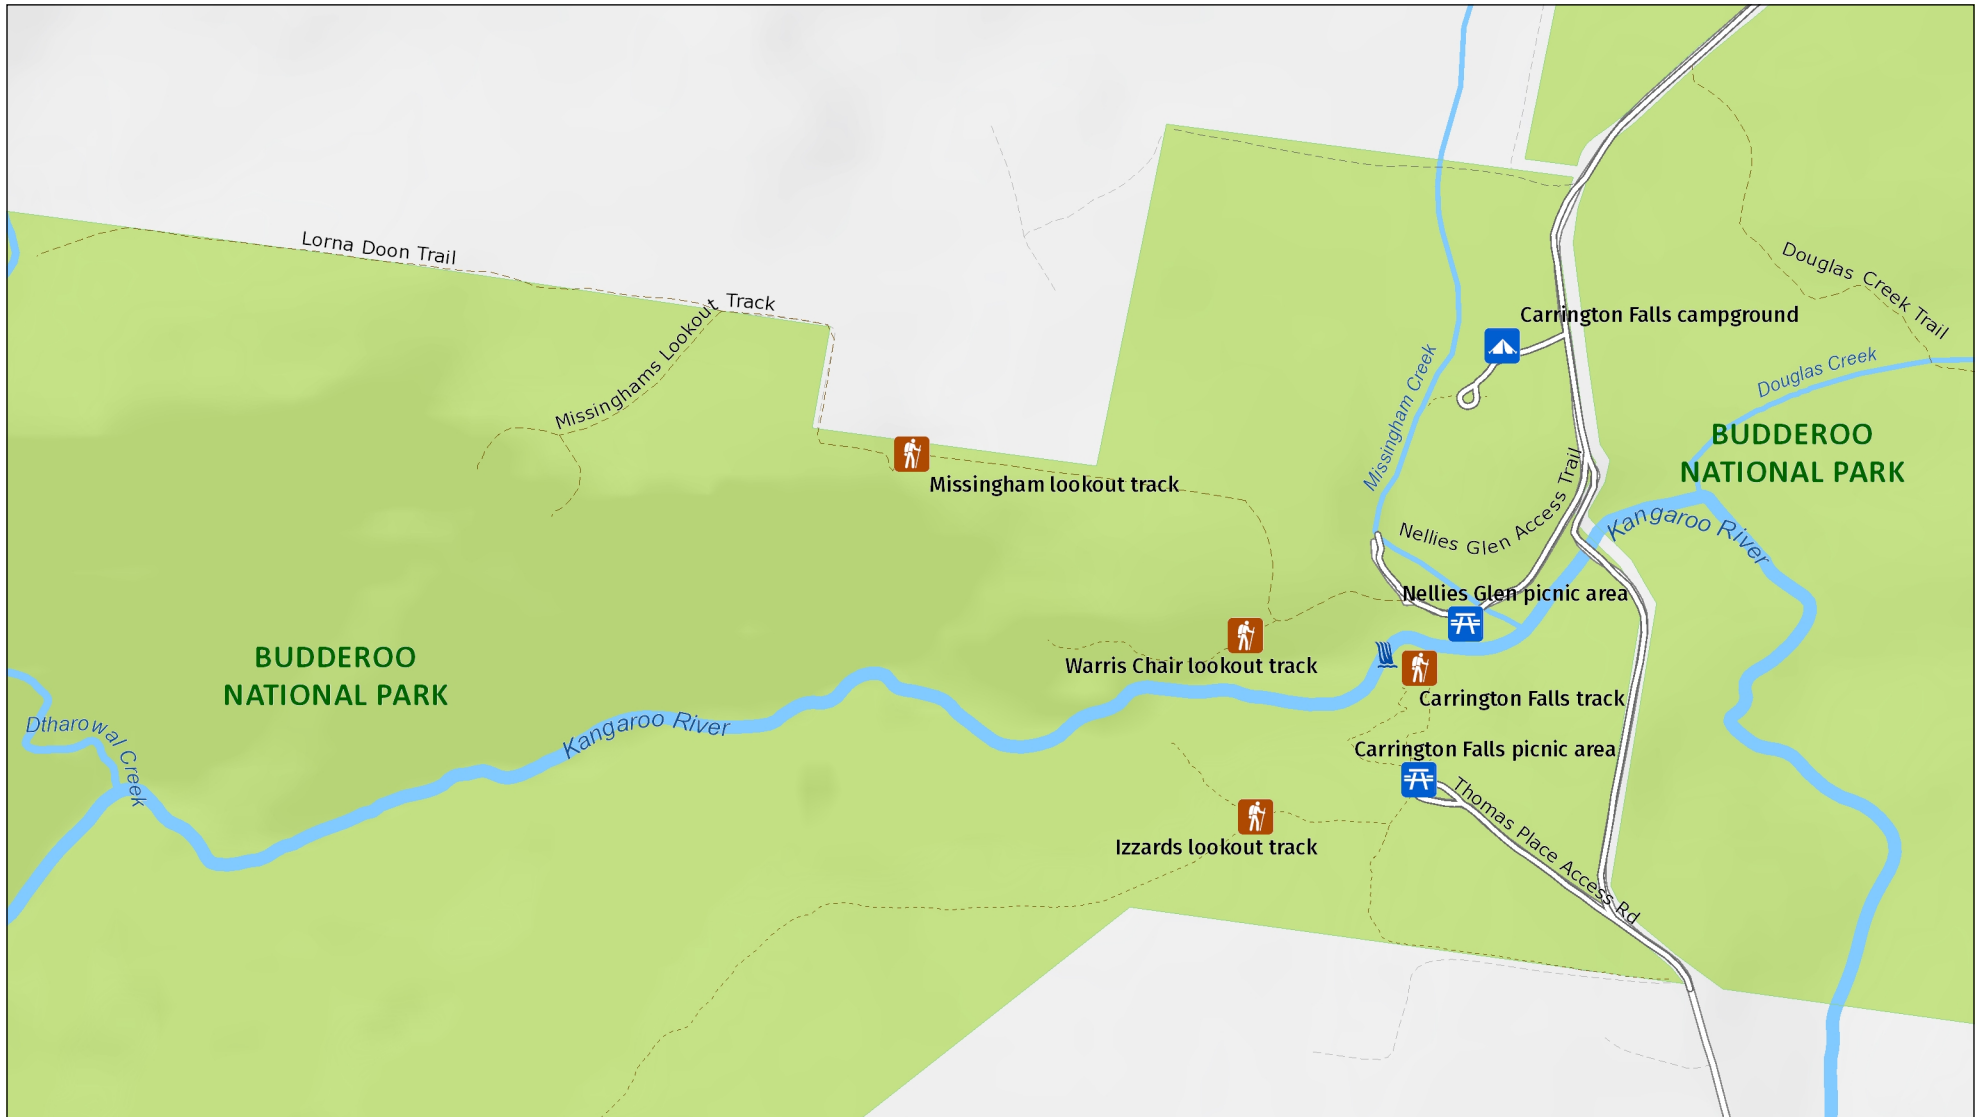

Nellies Glen picnic area

Detail: Carrington Falls area

MAP INFORMATION
This map does not provide detailed information on topography, alerts or opening times and may not be suitable for some activities.
Map Published: 22-Feb-2023