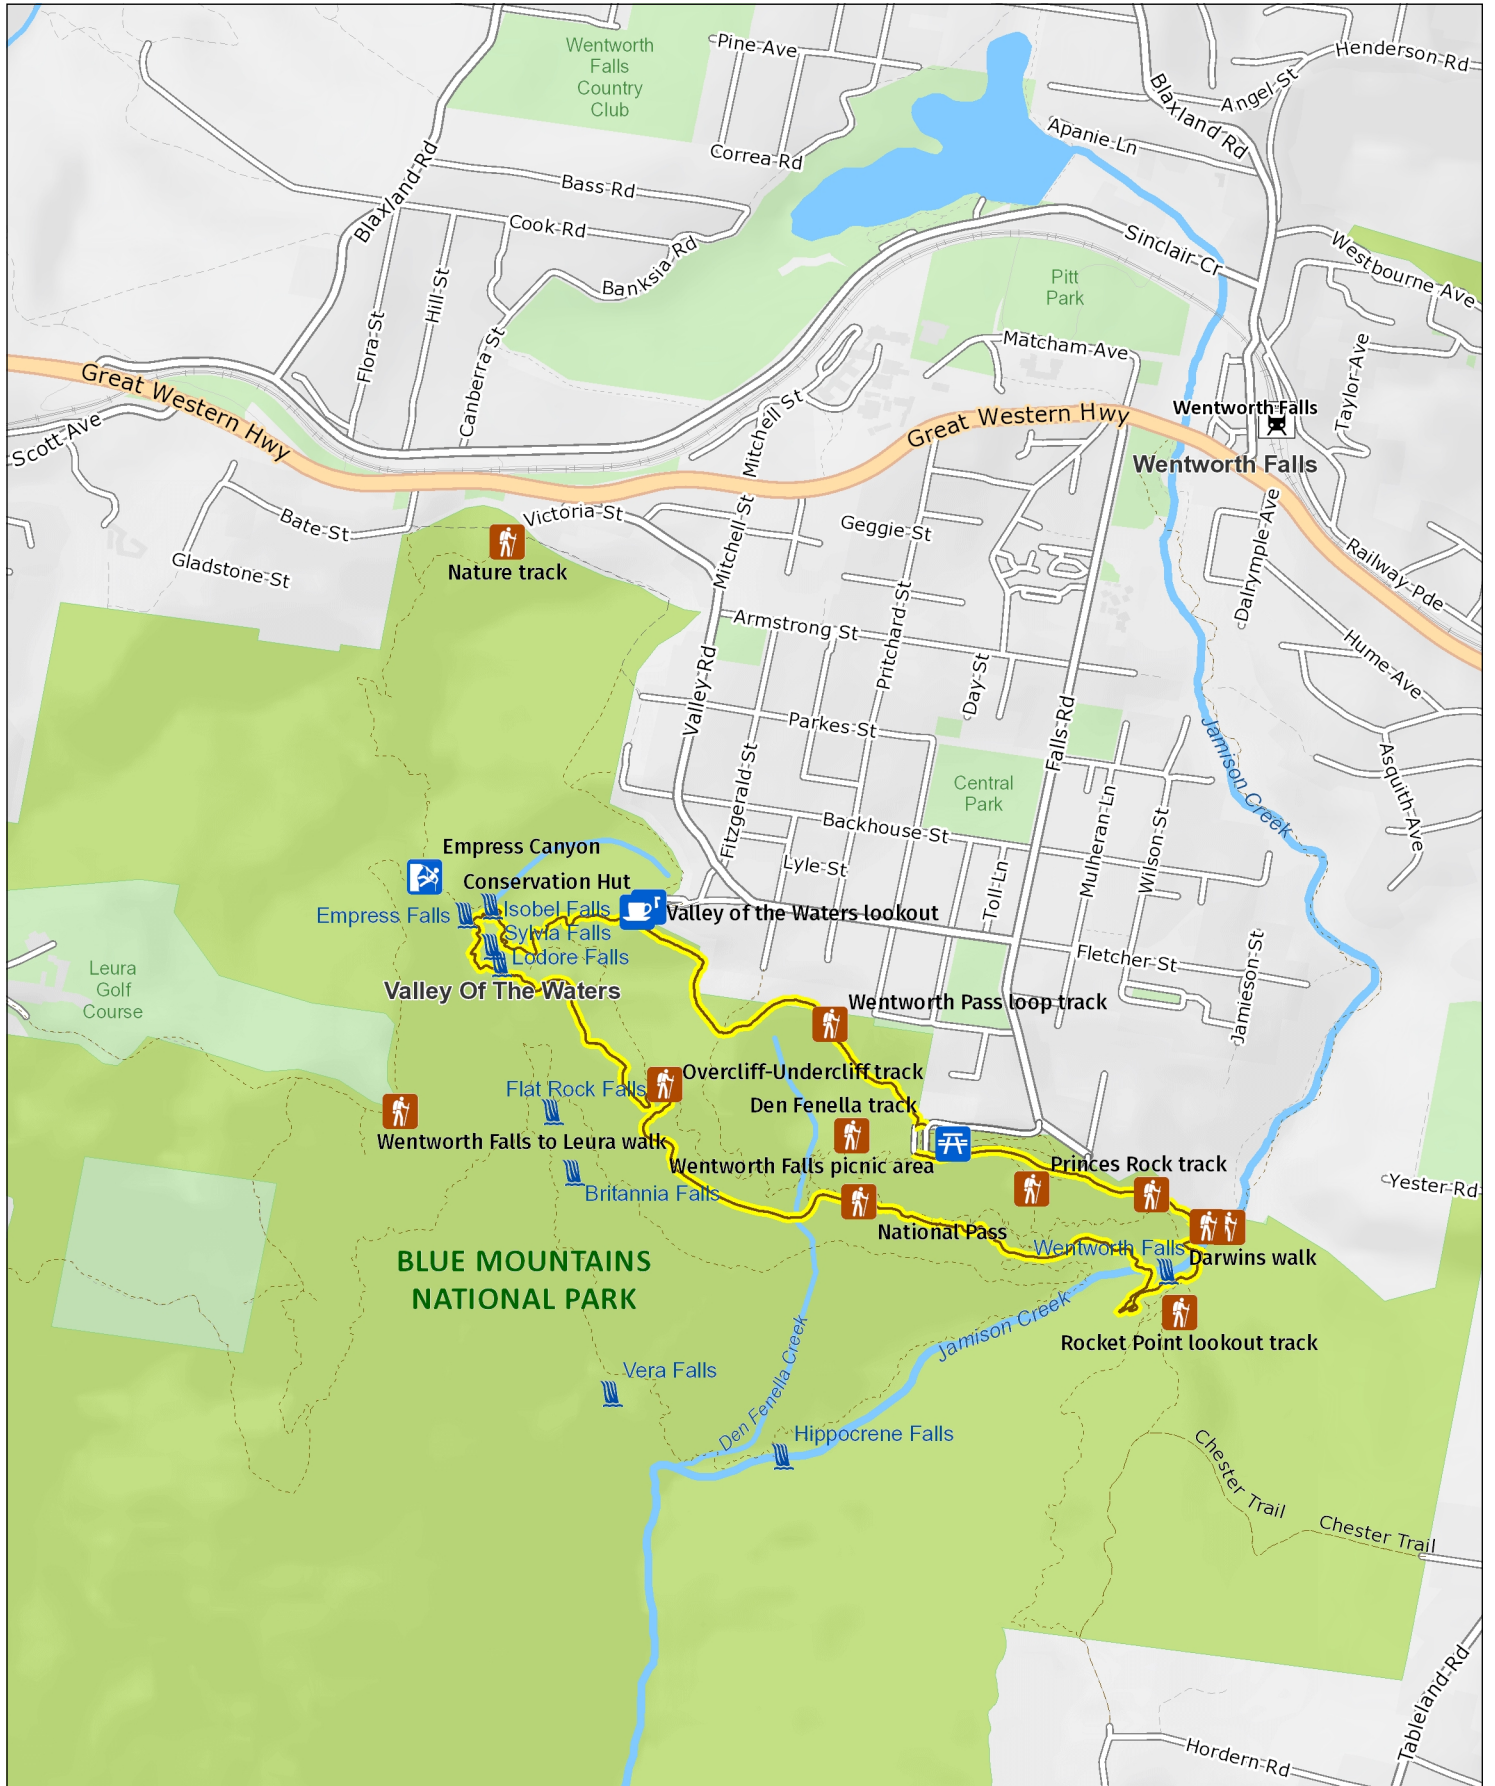

# National Pass

Overview map

**MAP INFORMATION**  
This map does not provide detailed information on topography, alerts or opening times and may not be suitable for some activities.  
Map Published: 14-Oct-2024

# National Pass

Detail: Wentworth Falls area

**MAP INFORMATION**  
This map does not provide detailed information on topography, alerts or opening times and may not be suitable for some activities.  
Map Published: 14-Oct-2024