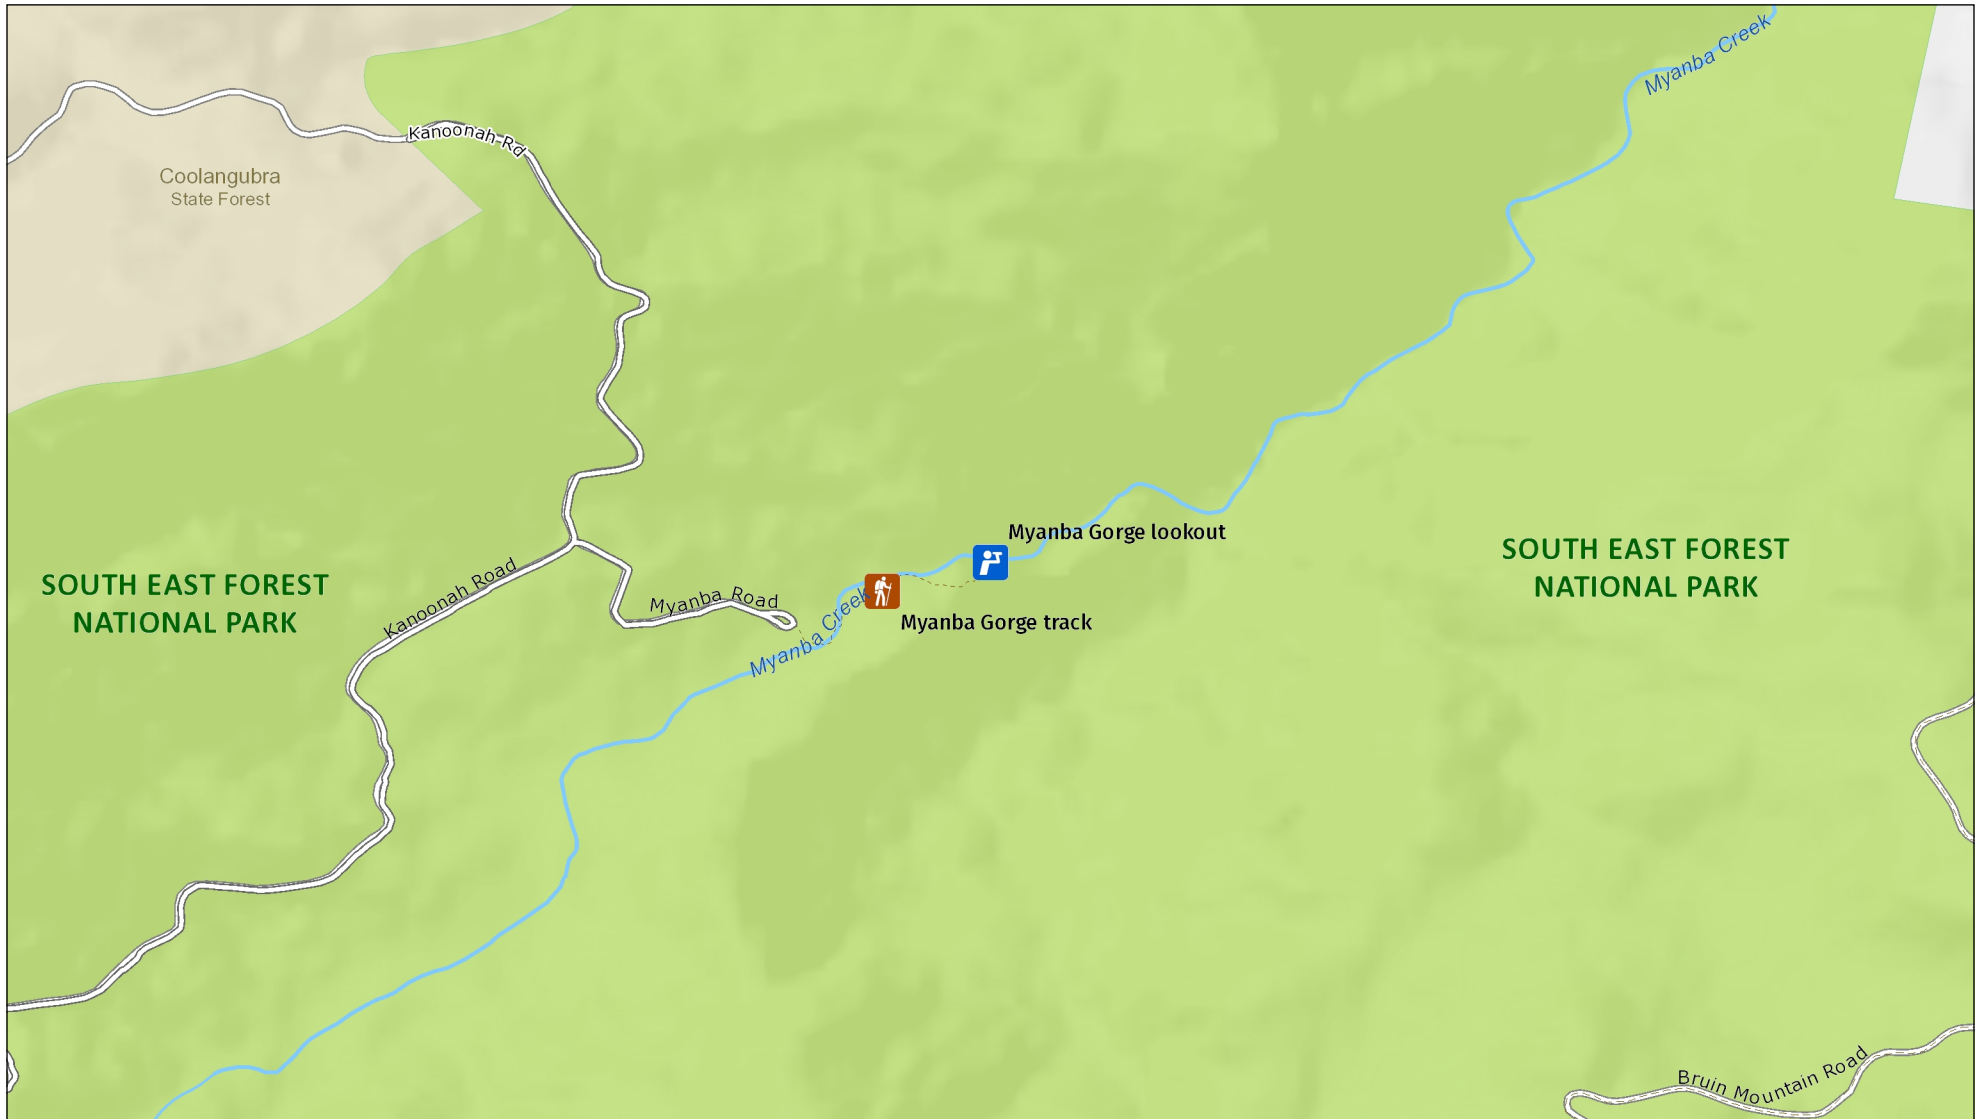

# Myanba Gorge lookout

Overview map

**MAP INFORMATION**  
This map does not provide detailed information on topography, alerts or opening times and may not be suitable for some activities.  
Map Published: 08-Feb-2022