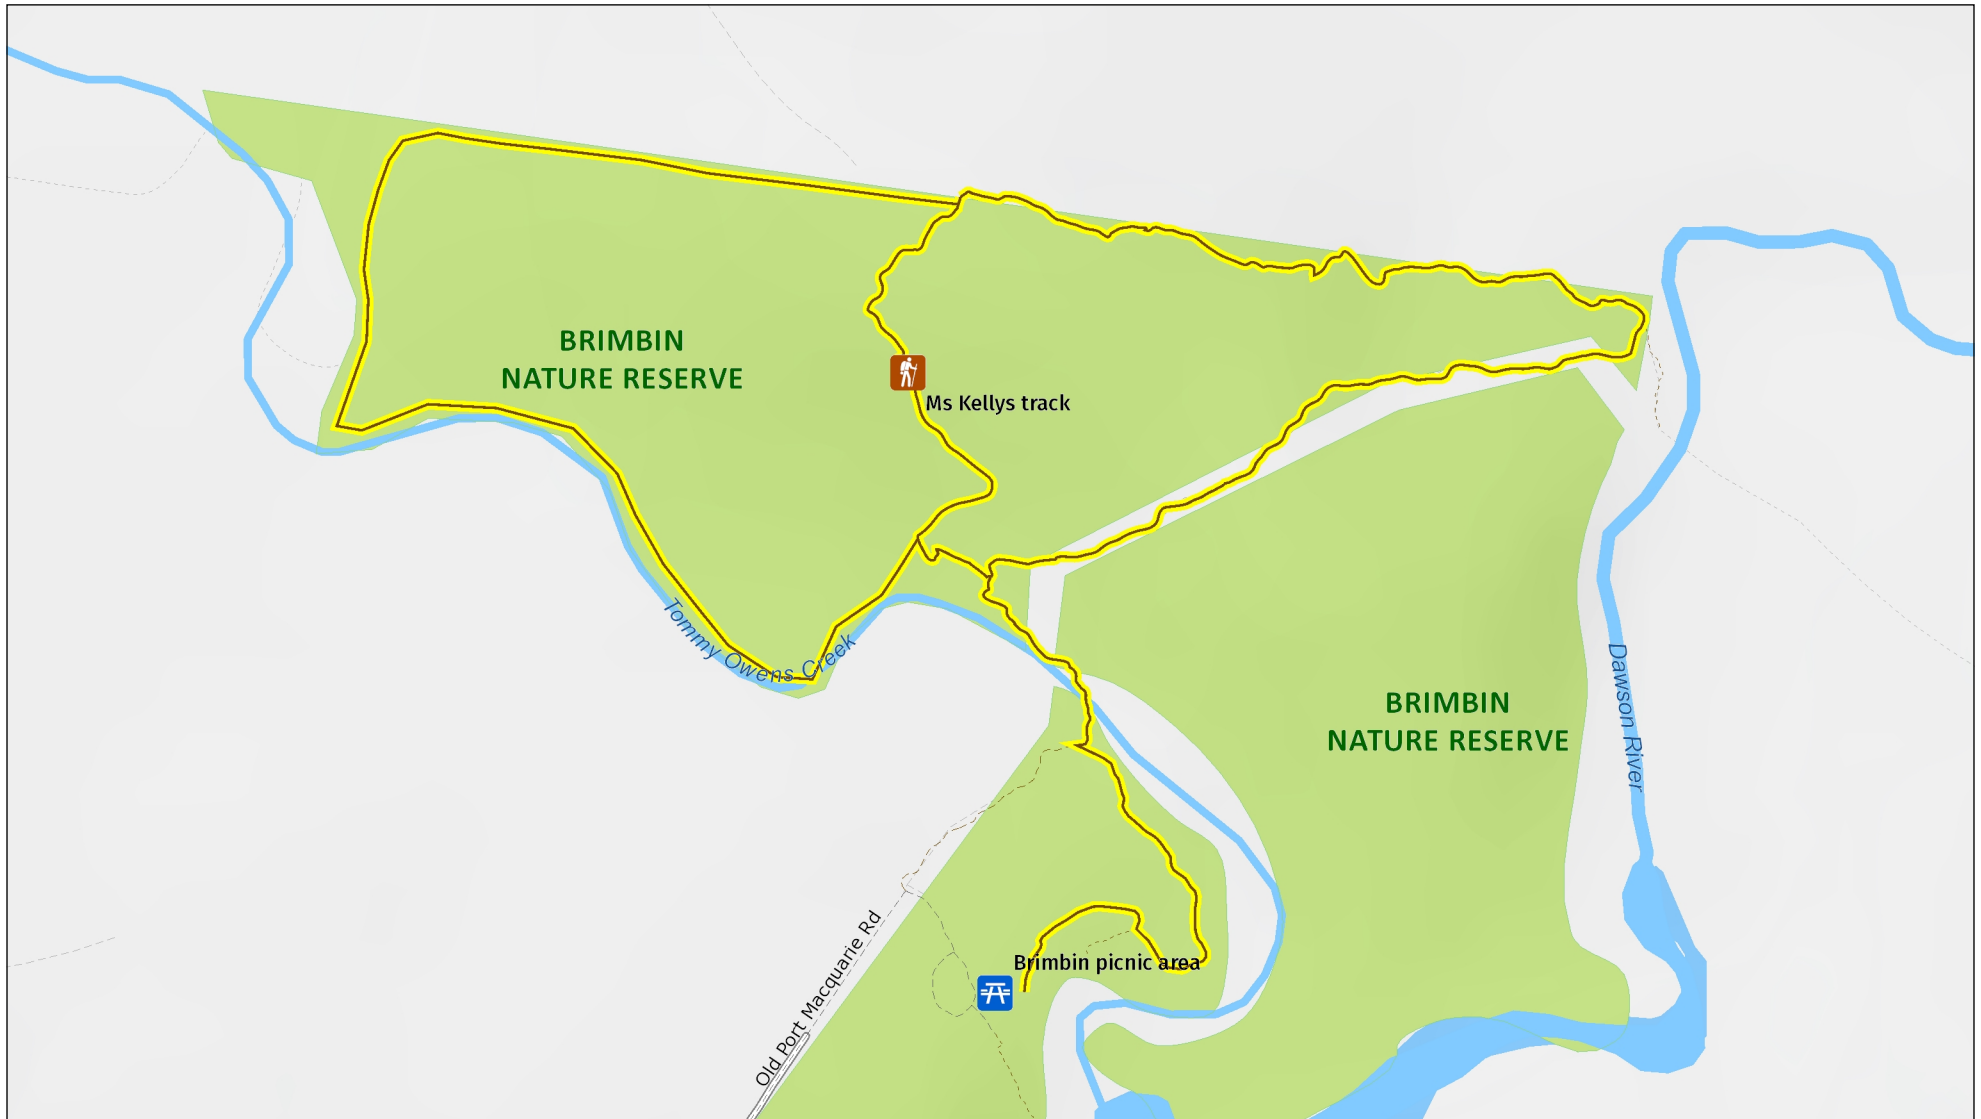

Ms Kellys walking track

Overview map

MAP INFORMATION
This map does not provide detailed information on topography, alerts or opening times and may not be suitable for some activities.
Map Published: 26-Oct-2021