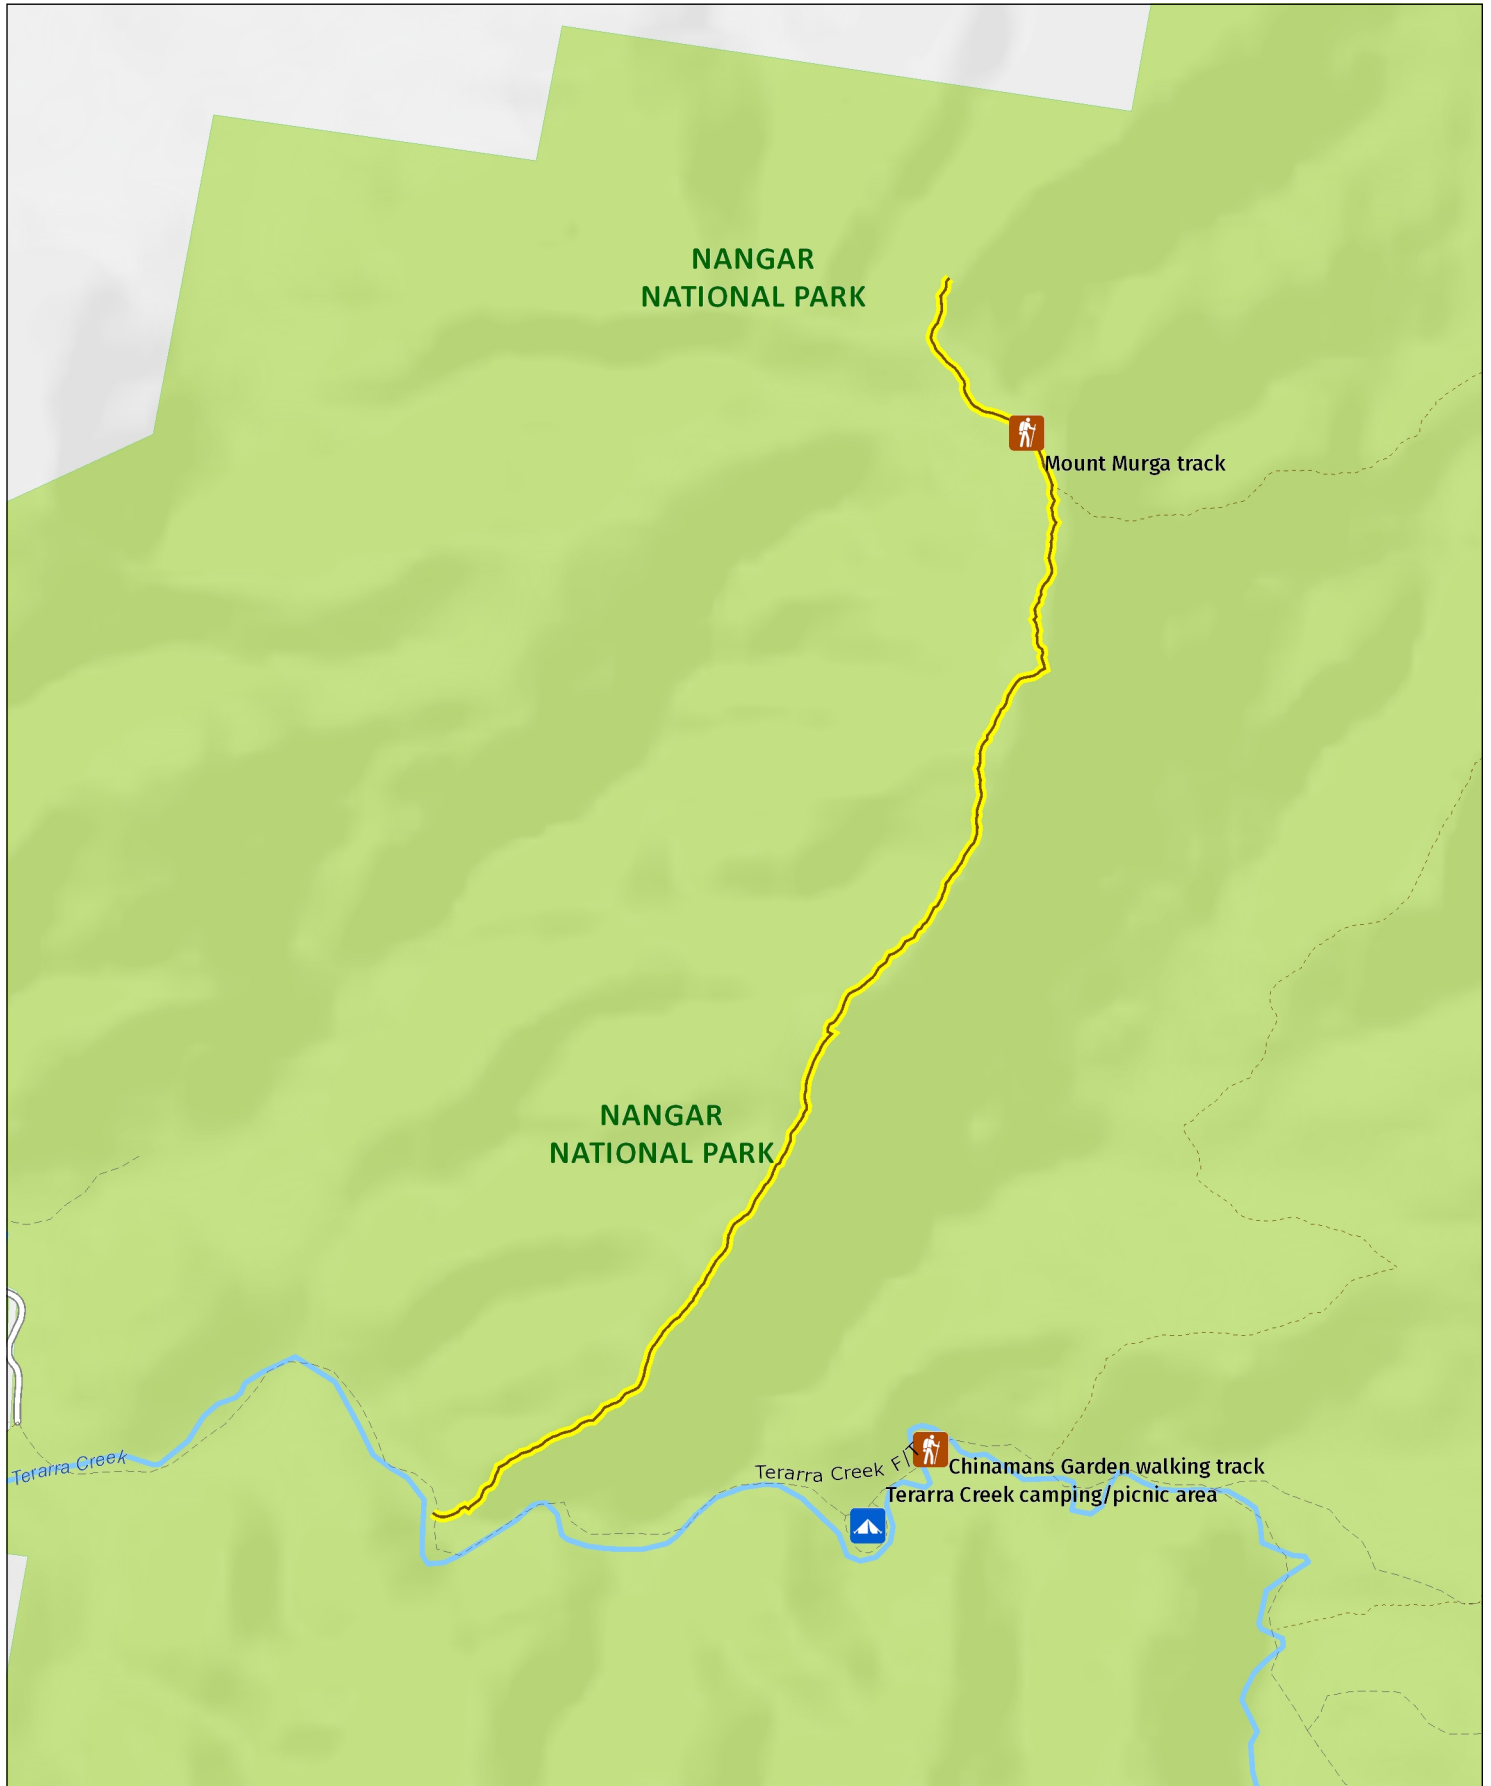

Mount Murga walking track

Overview map

MAP INFORMATION

This map does not provide detailed information on topography, alerts or opening times and may not be suitable for some activities.

Map Published: 30-Aug-2021