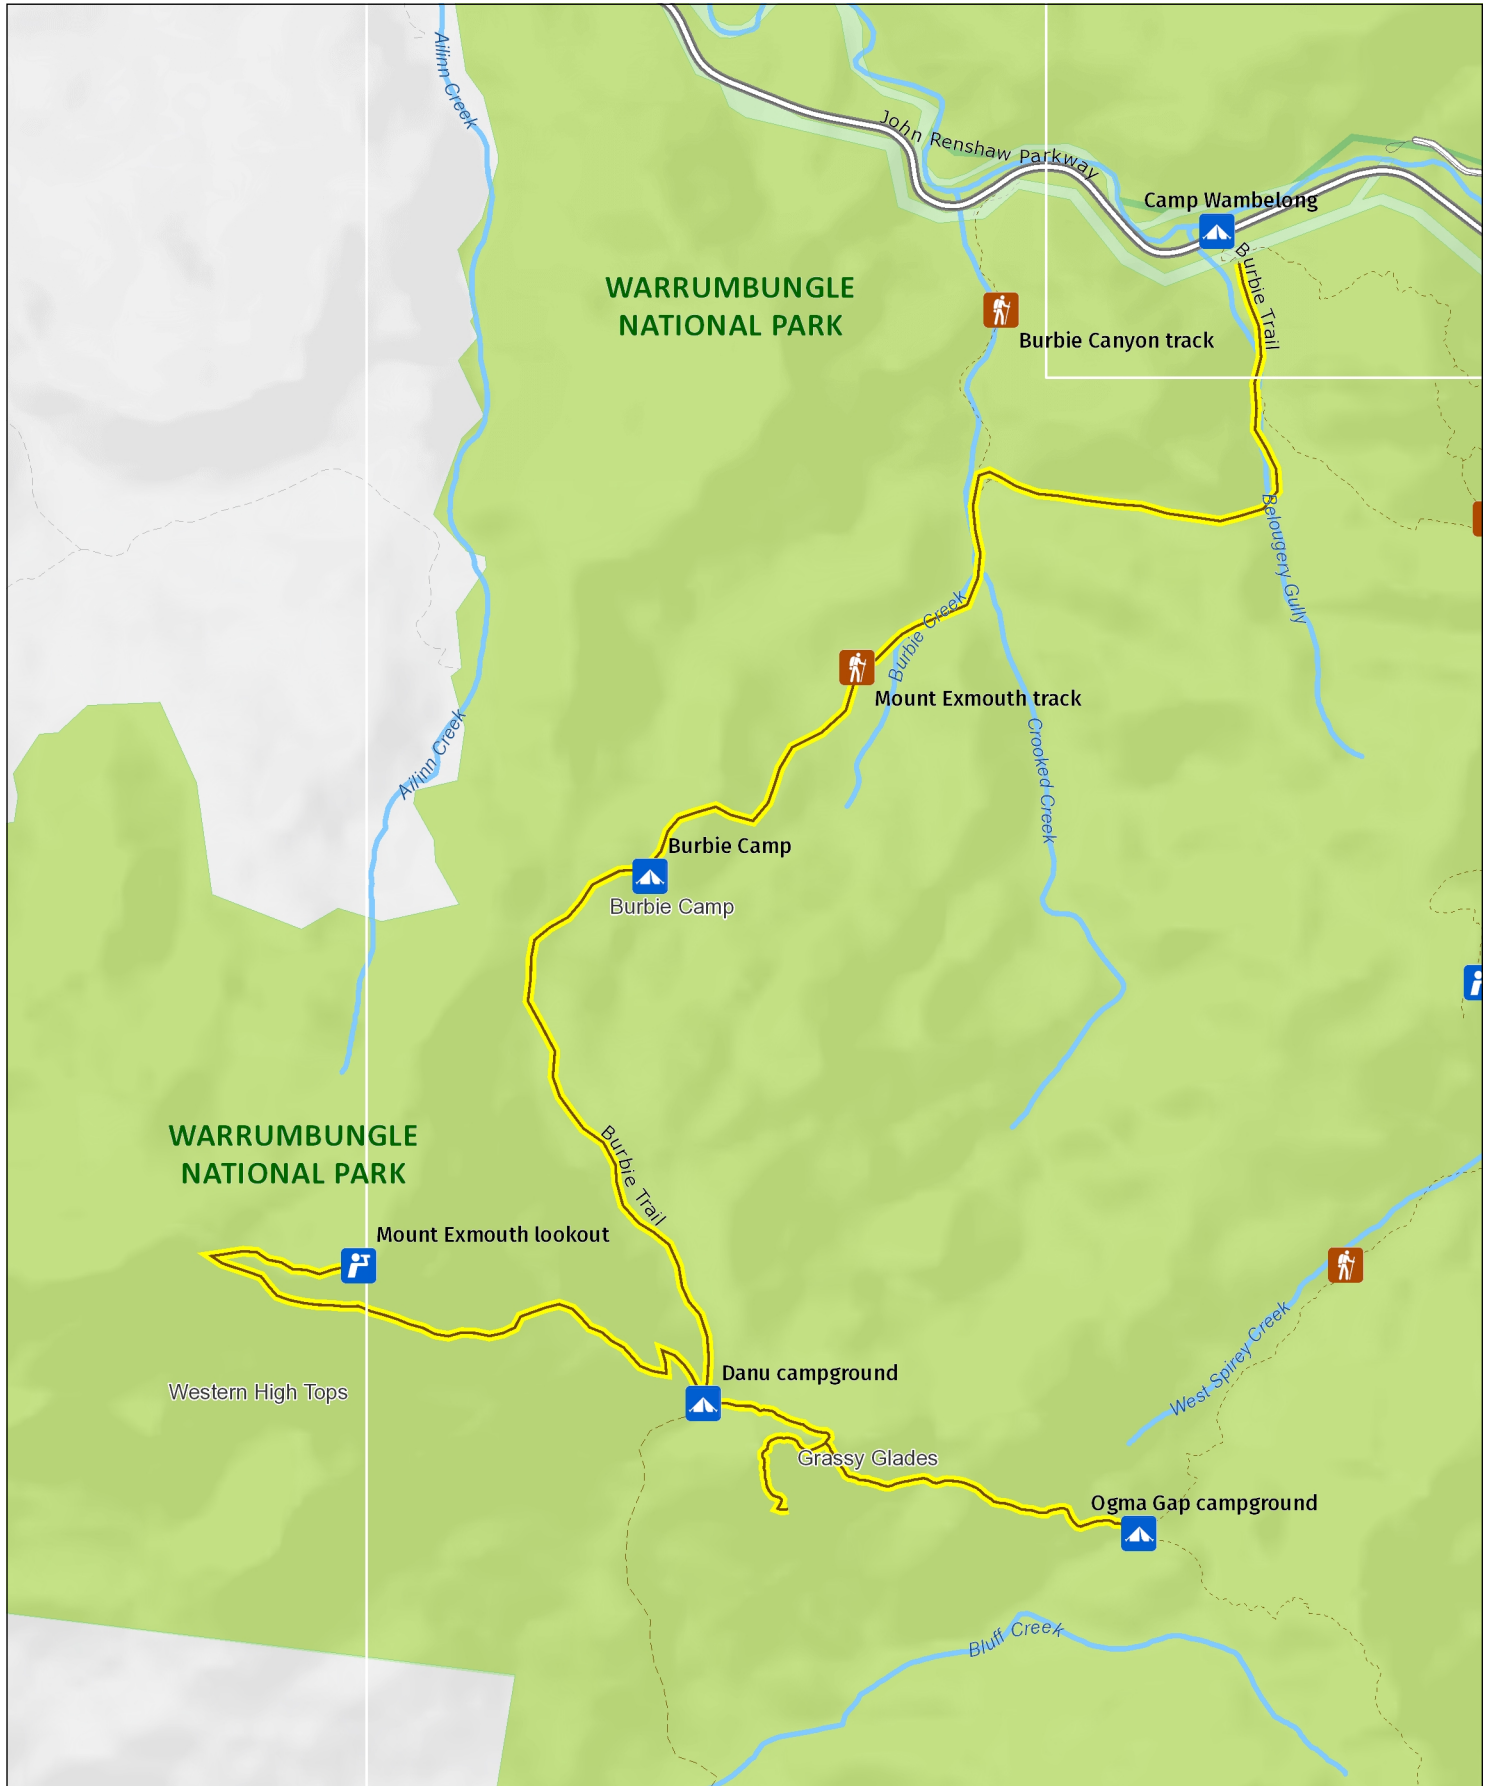

Mount Exmouth walking track

Overview map

MAP INFORMATION

This map does not provide detailed information on topography, alerts or opening times and may not be suitable for some activities.
Map Published: 30-Nov-2022

Mount Exmouth walking track

Detail: Wambelong area

MAP INFORMATION
This map does not provide detailed information on topography, alerts or opening times and may not be suitable for some activities.
Map Published: 30-Nov-2022