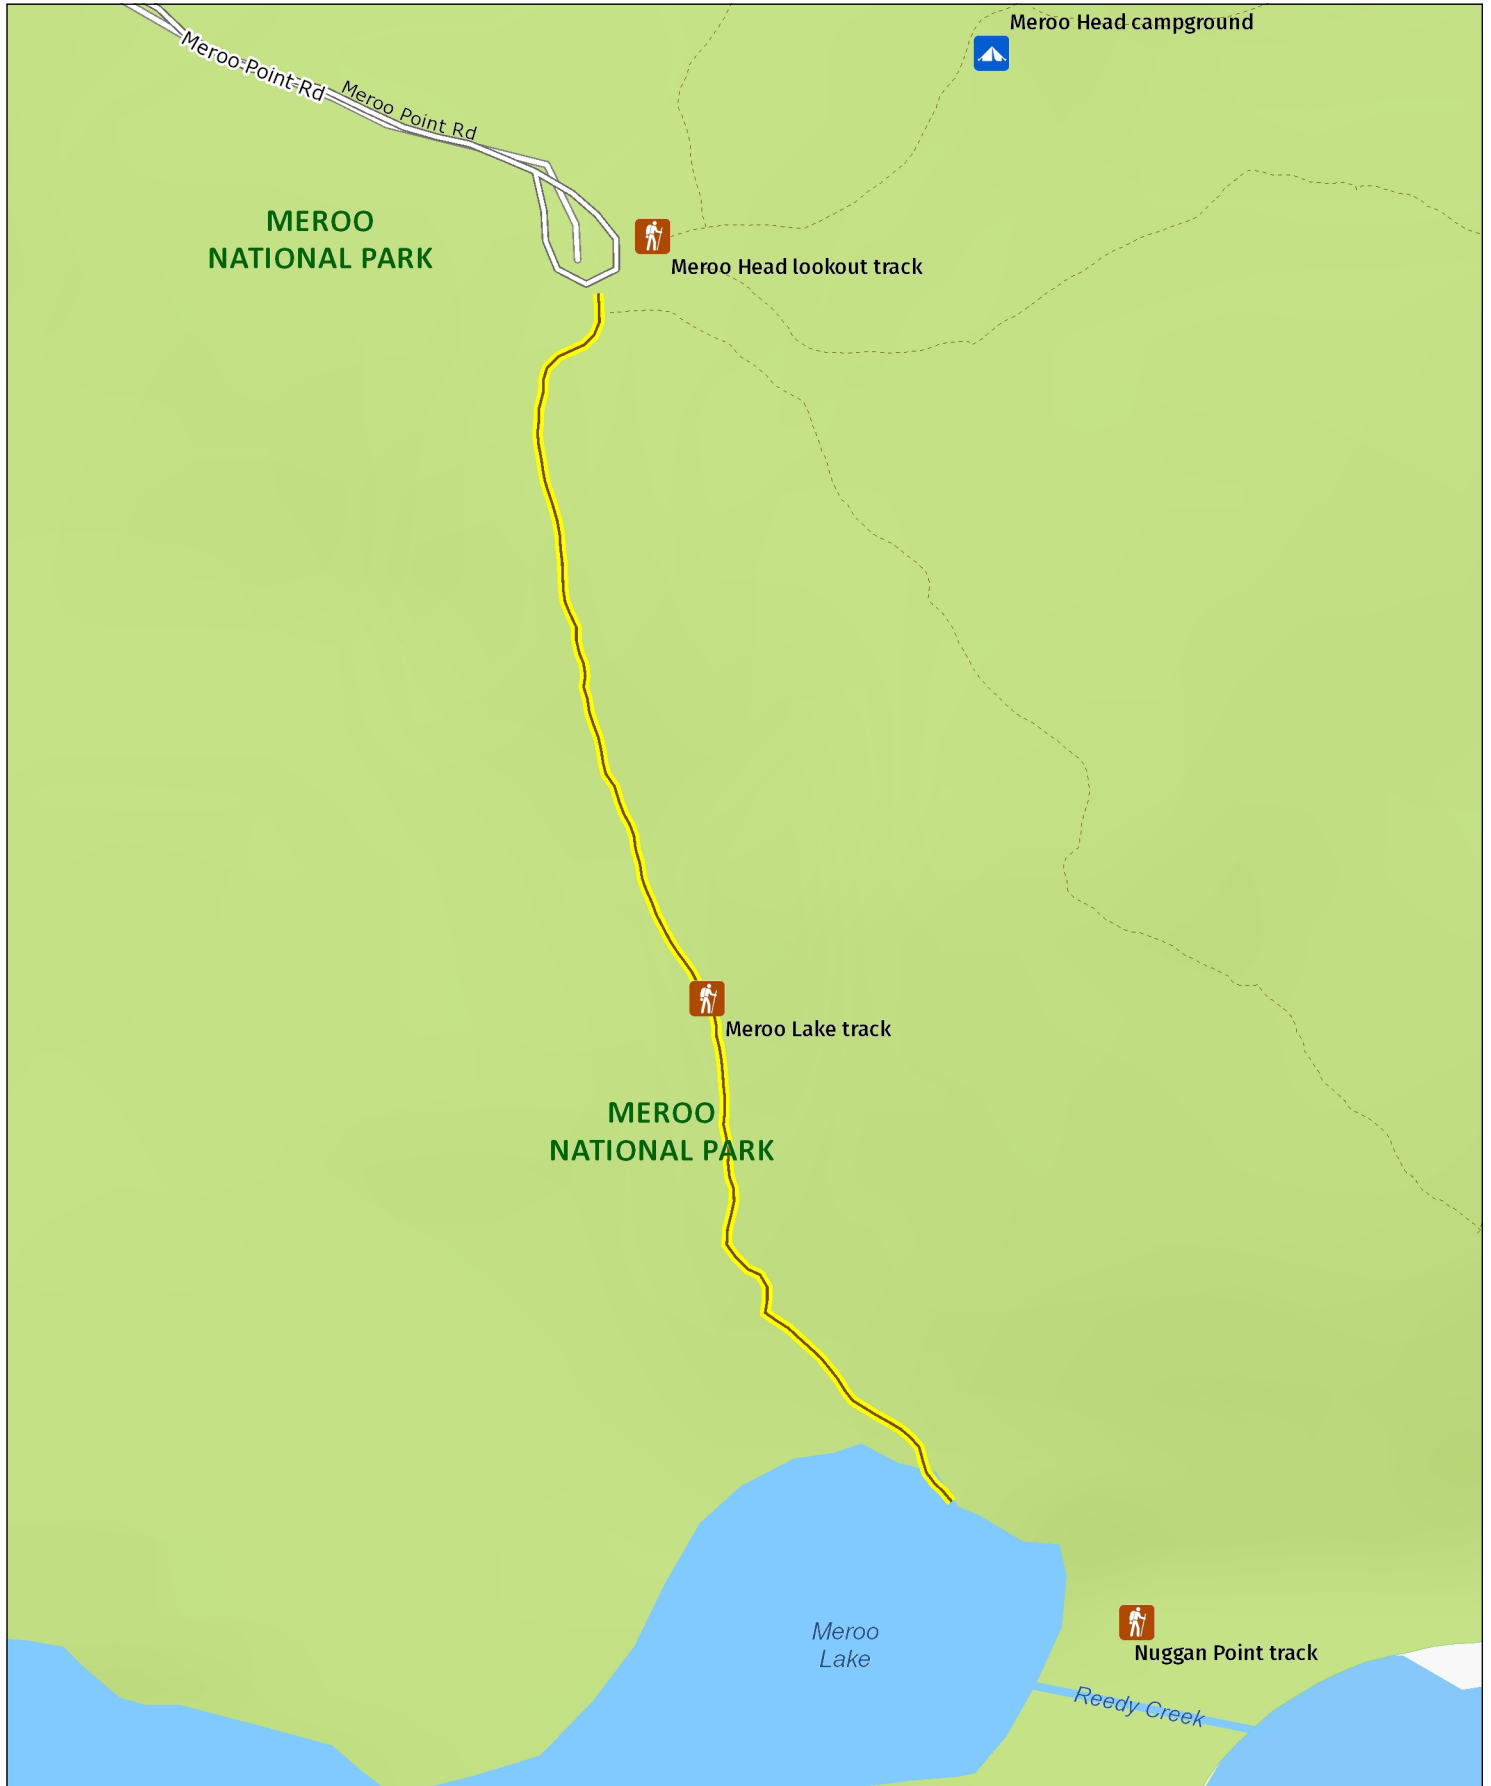

Meroo Lake walking track

Overview map

MAP INFORMATION

This map does not provide detailed information on topography, alerts or opening times and may not be suitable for some activities.
Map Published: 03-Sep-2021