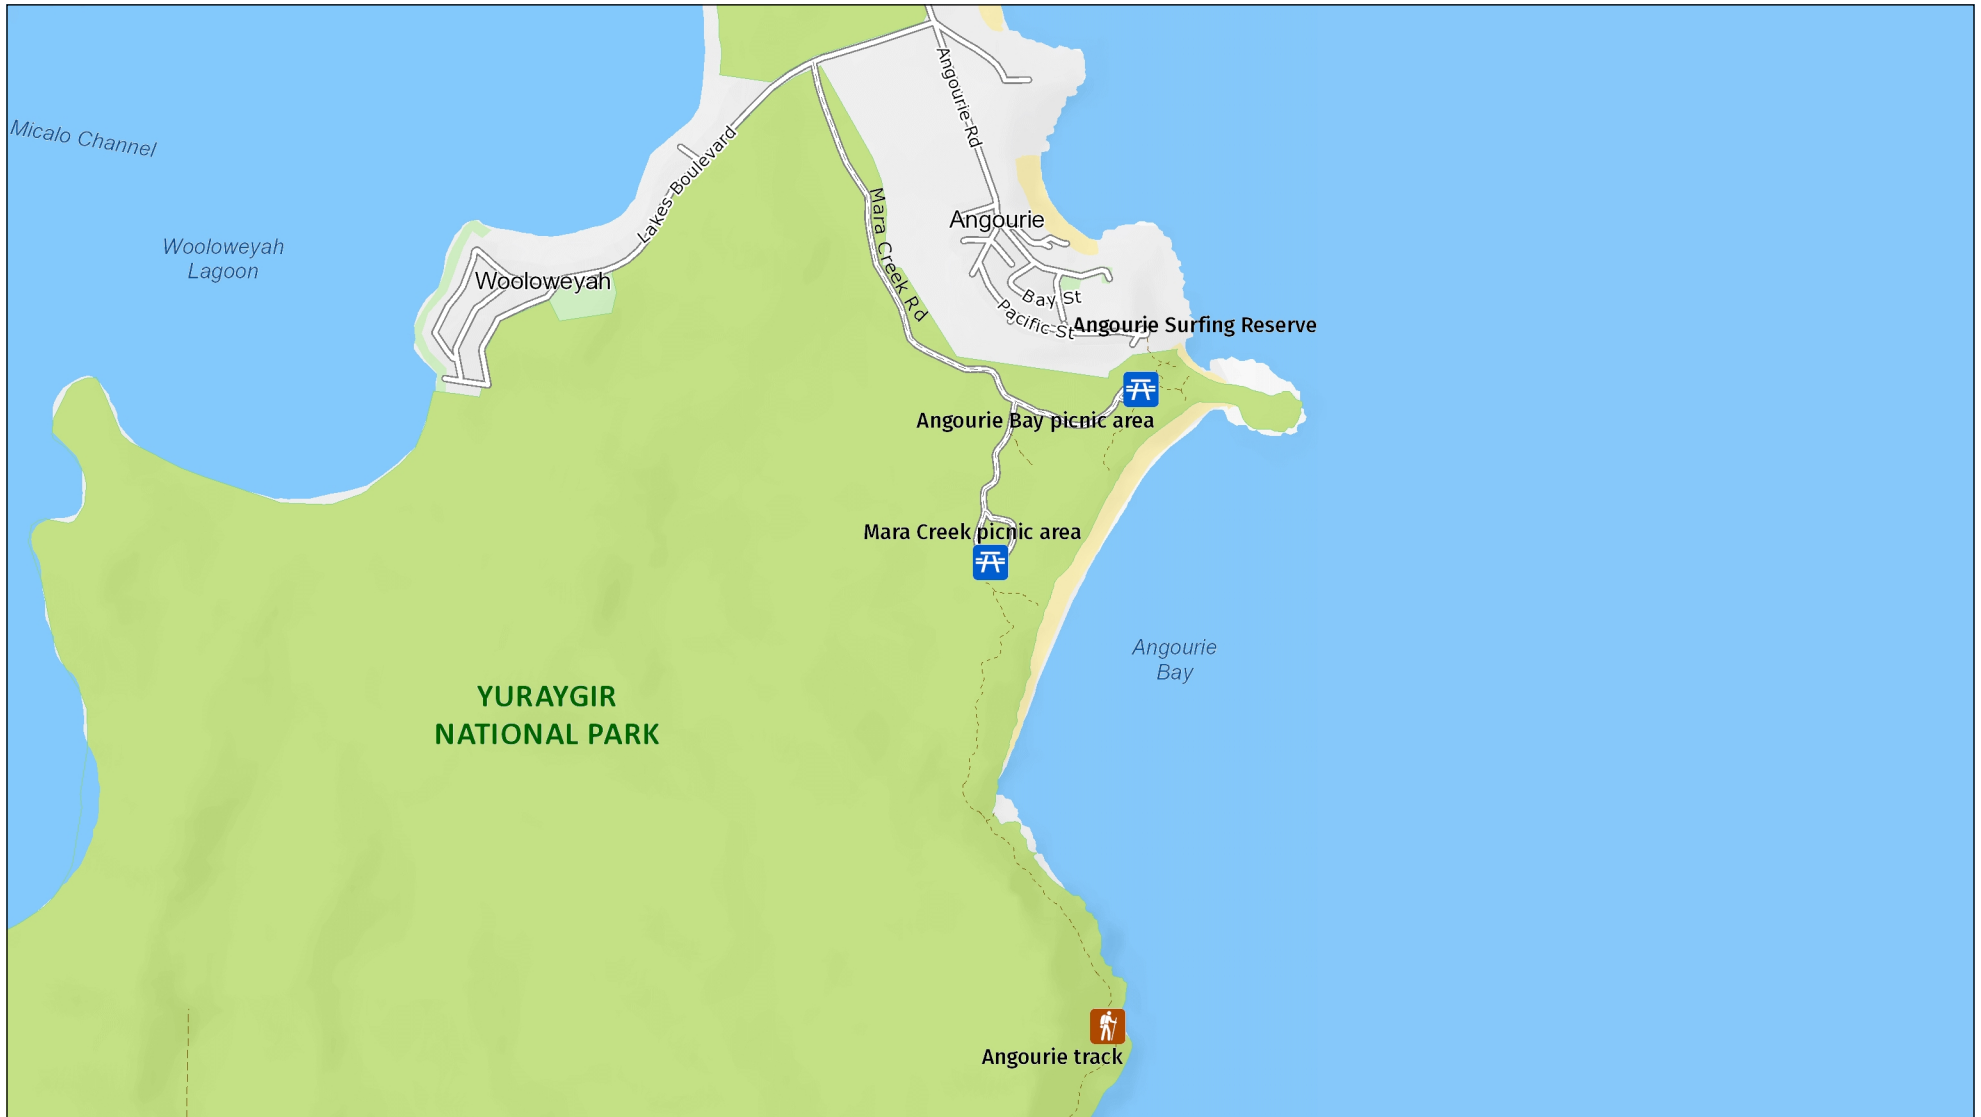

Mara Creek picnic area

Overview map

MAP INFORMATION
This map does not provide detailed information on topography, alerts or opening times and may not be suitable for some activities.
Map Published: 16-Aug-2023