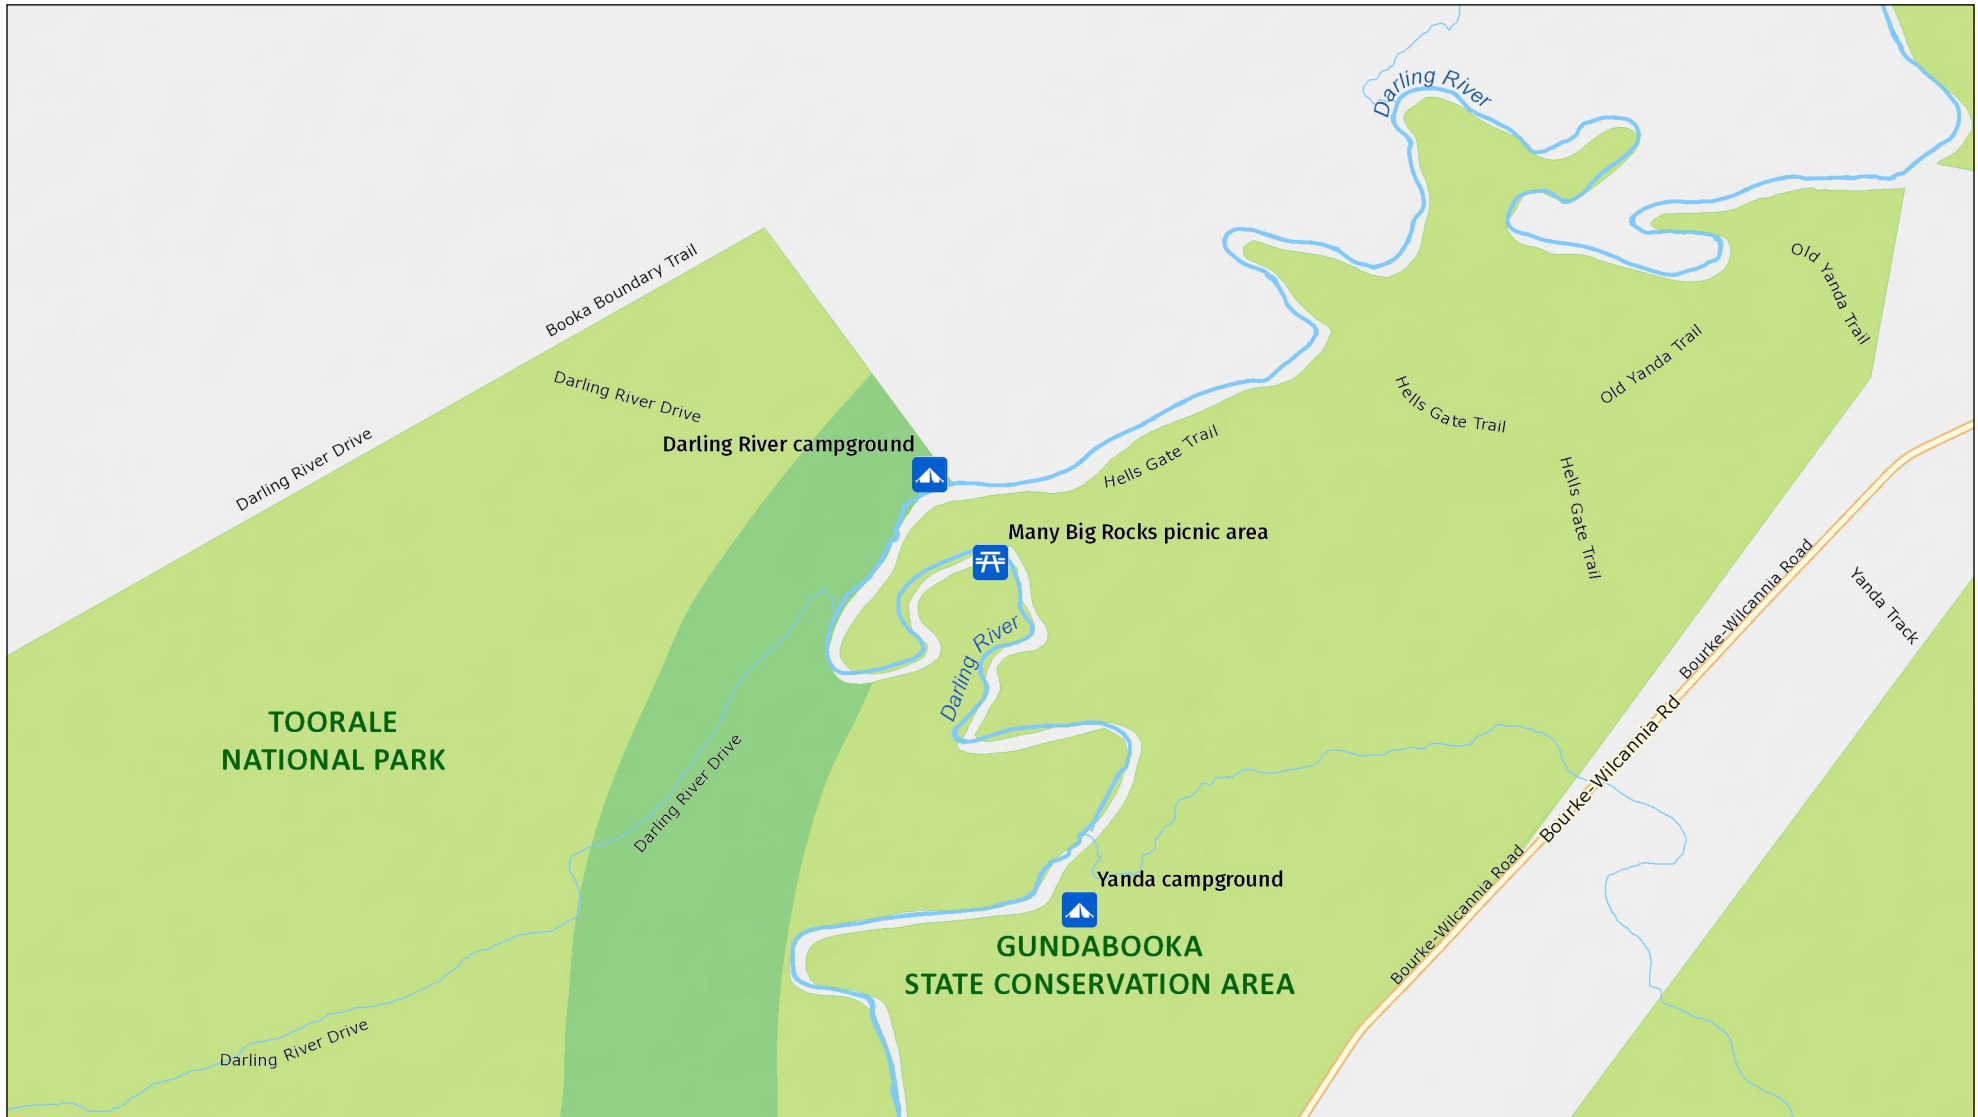

# Many Big Rocks picnic area (Karnu Yalpa)

Overview map

### MAP INFORMATION

This map does not provide detailed information on topography, alerts or opening times and may not be suitable for some activities.

Map Published: 07-Sep-2022