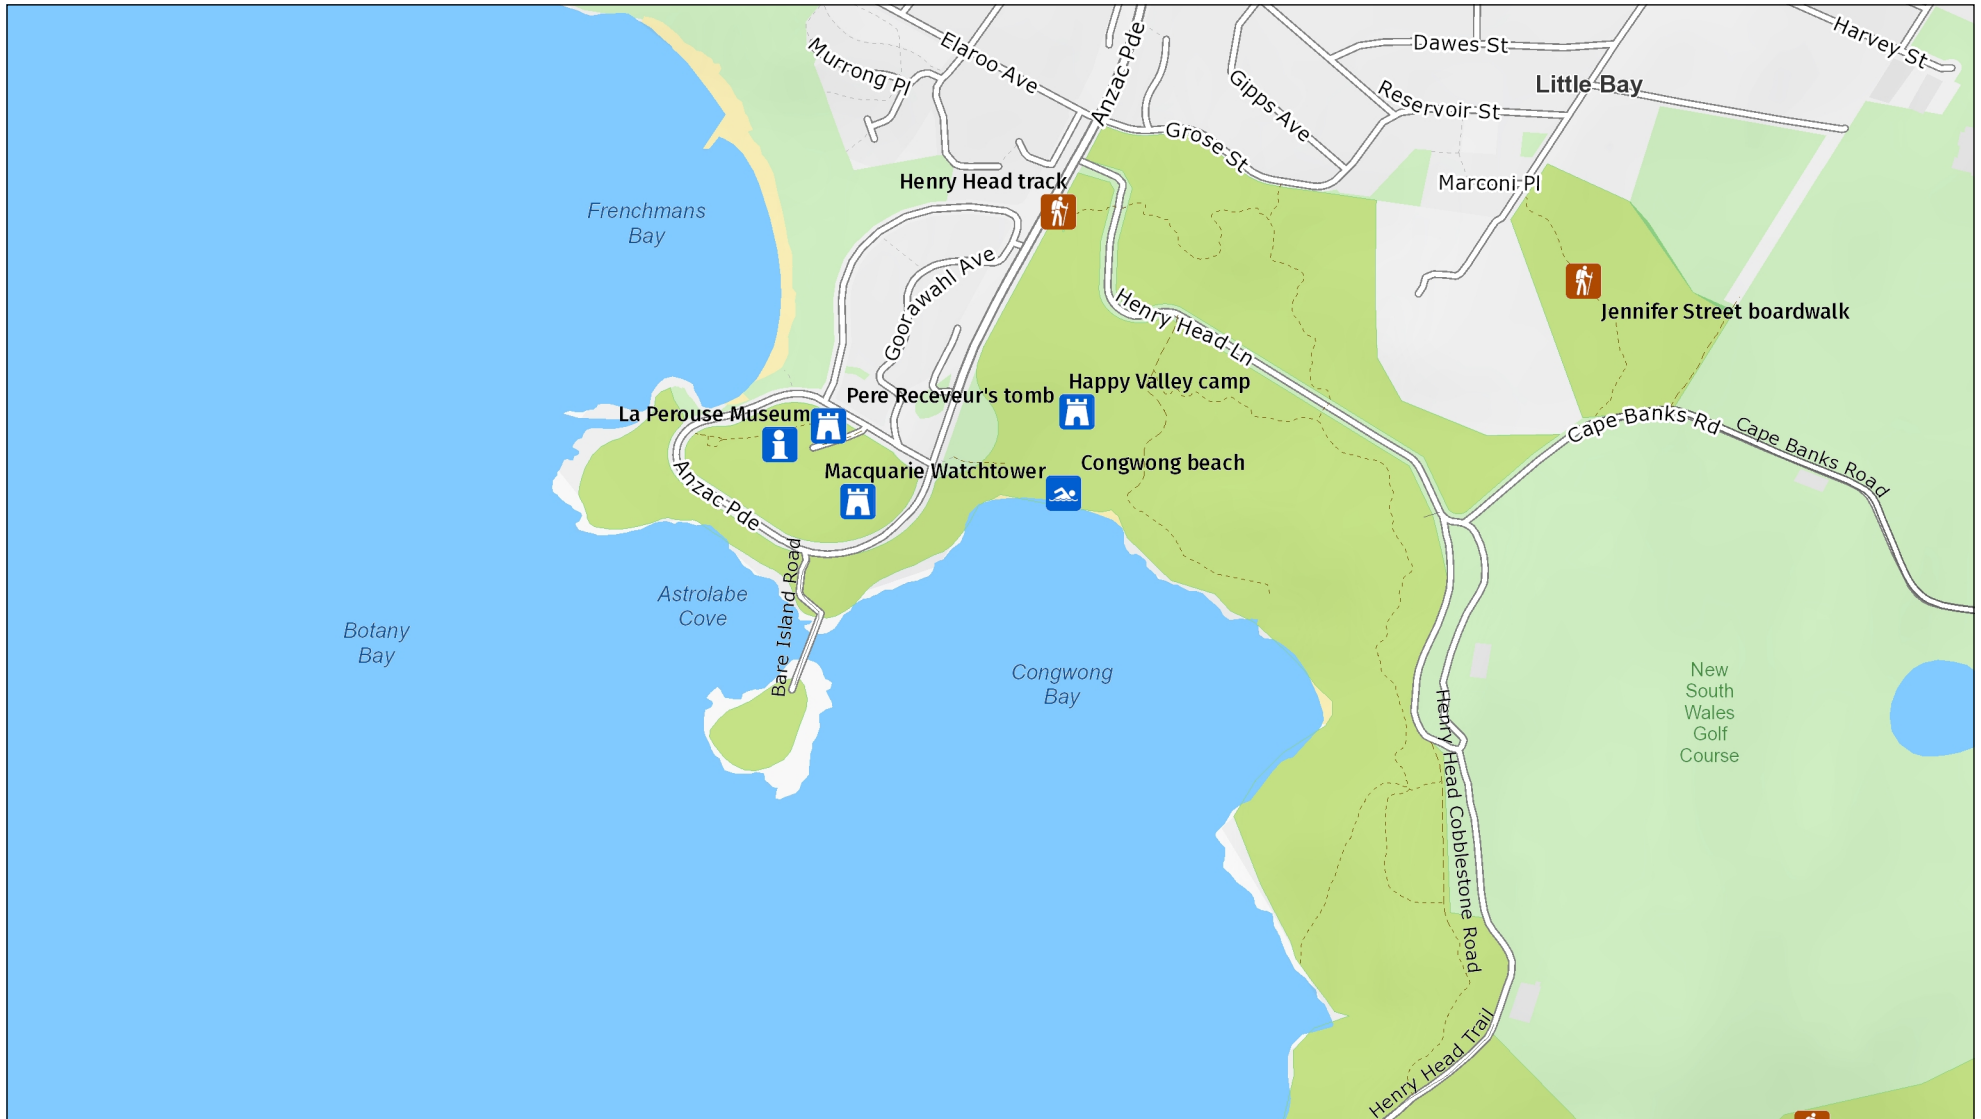

Macquarie Watchtower

Detail: Bare Island area

MAP INFORMATION

This map does not provide detailed information on topography, alerts or opening times and may not be suitable for some activities.

Map Published: 08-Feb-2022