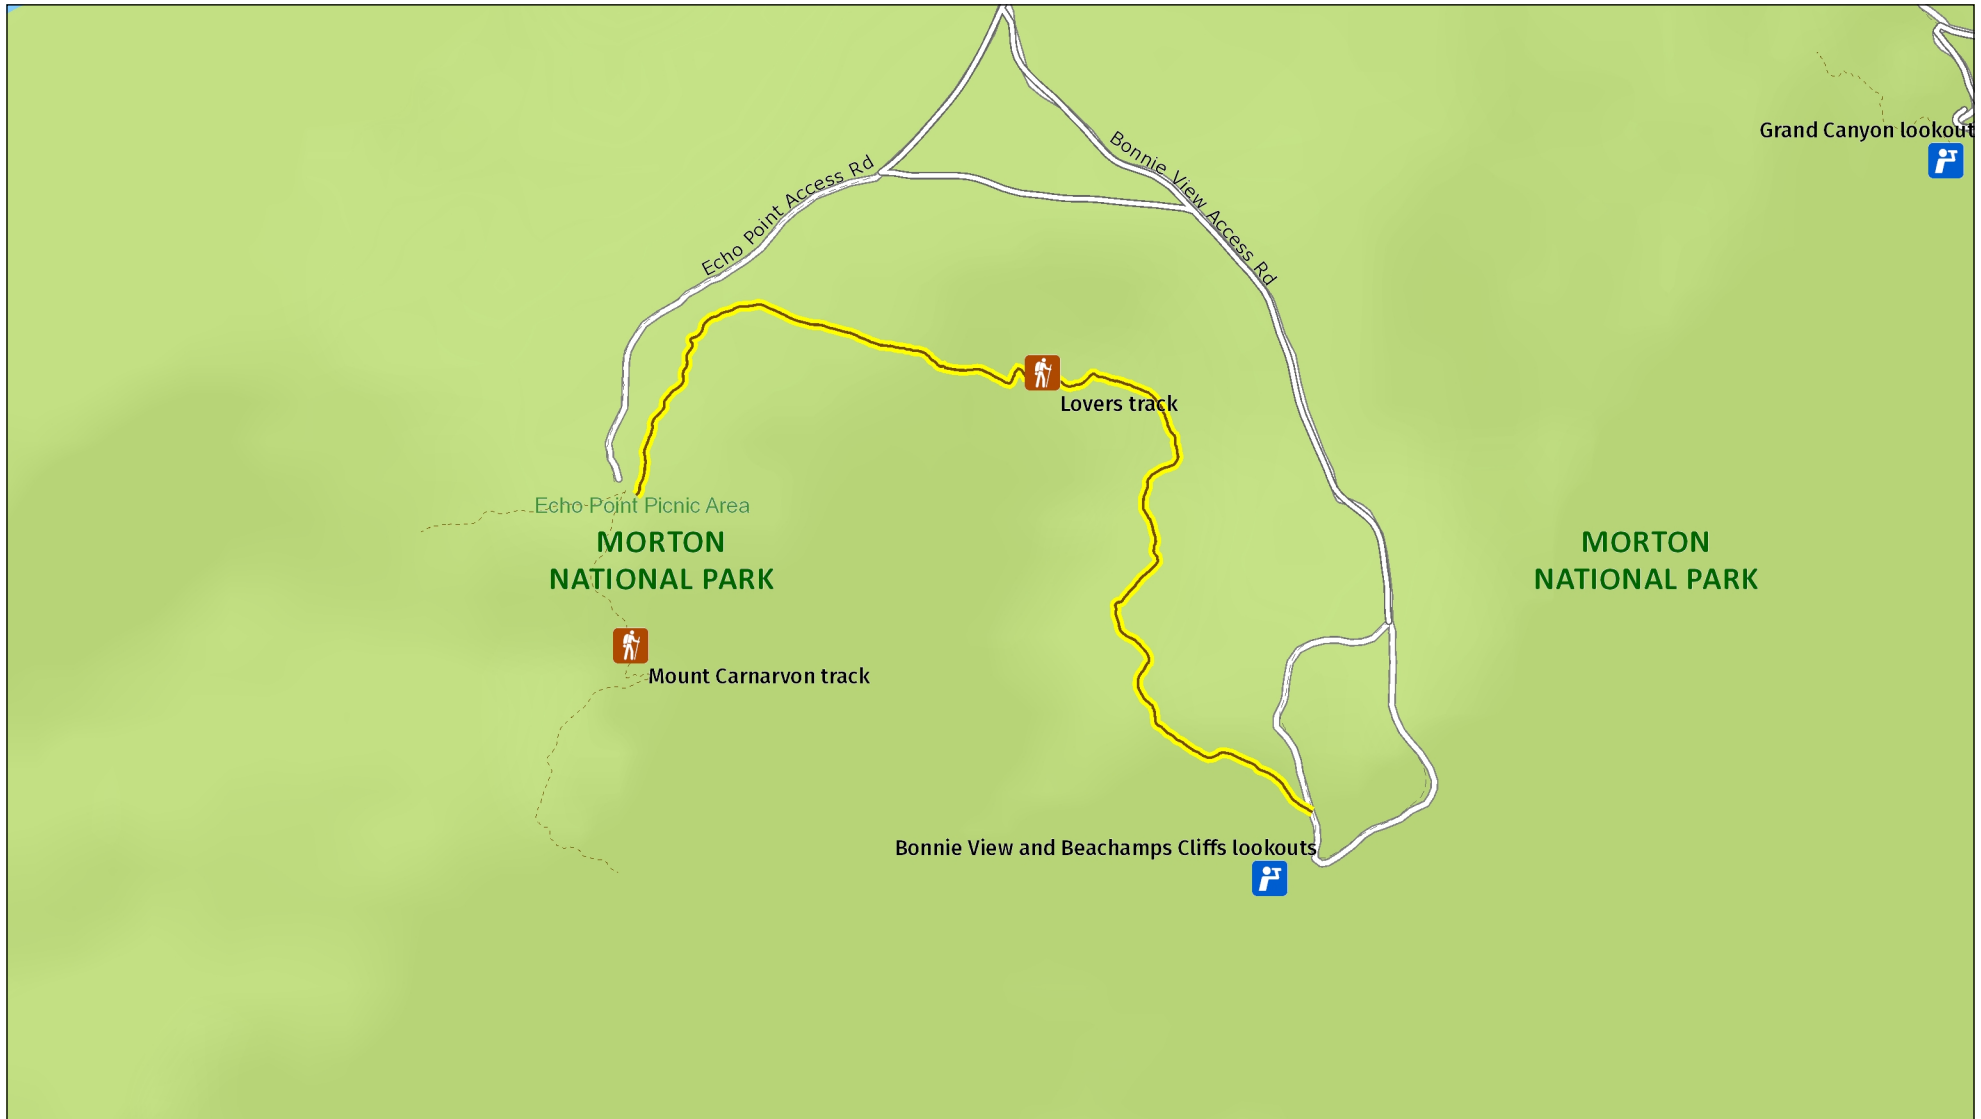

Lovers walking track

Overview map

MAP INFORMATION
This map does not provide detailed information on topography, alerts or opening times and may not be suitable for some activities.
Map Published: 02-Sep-2021