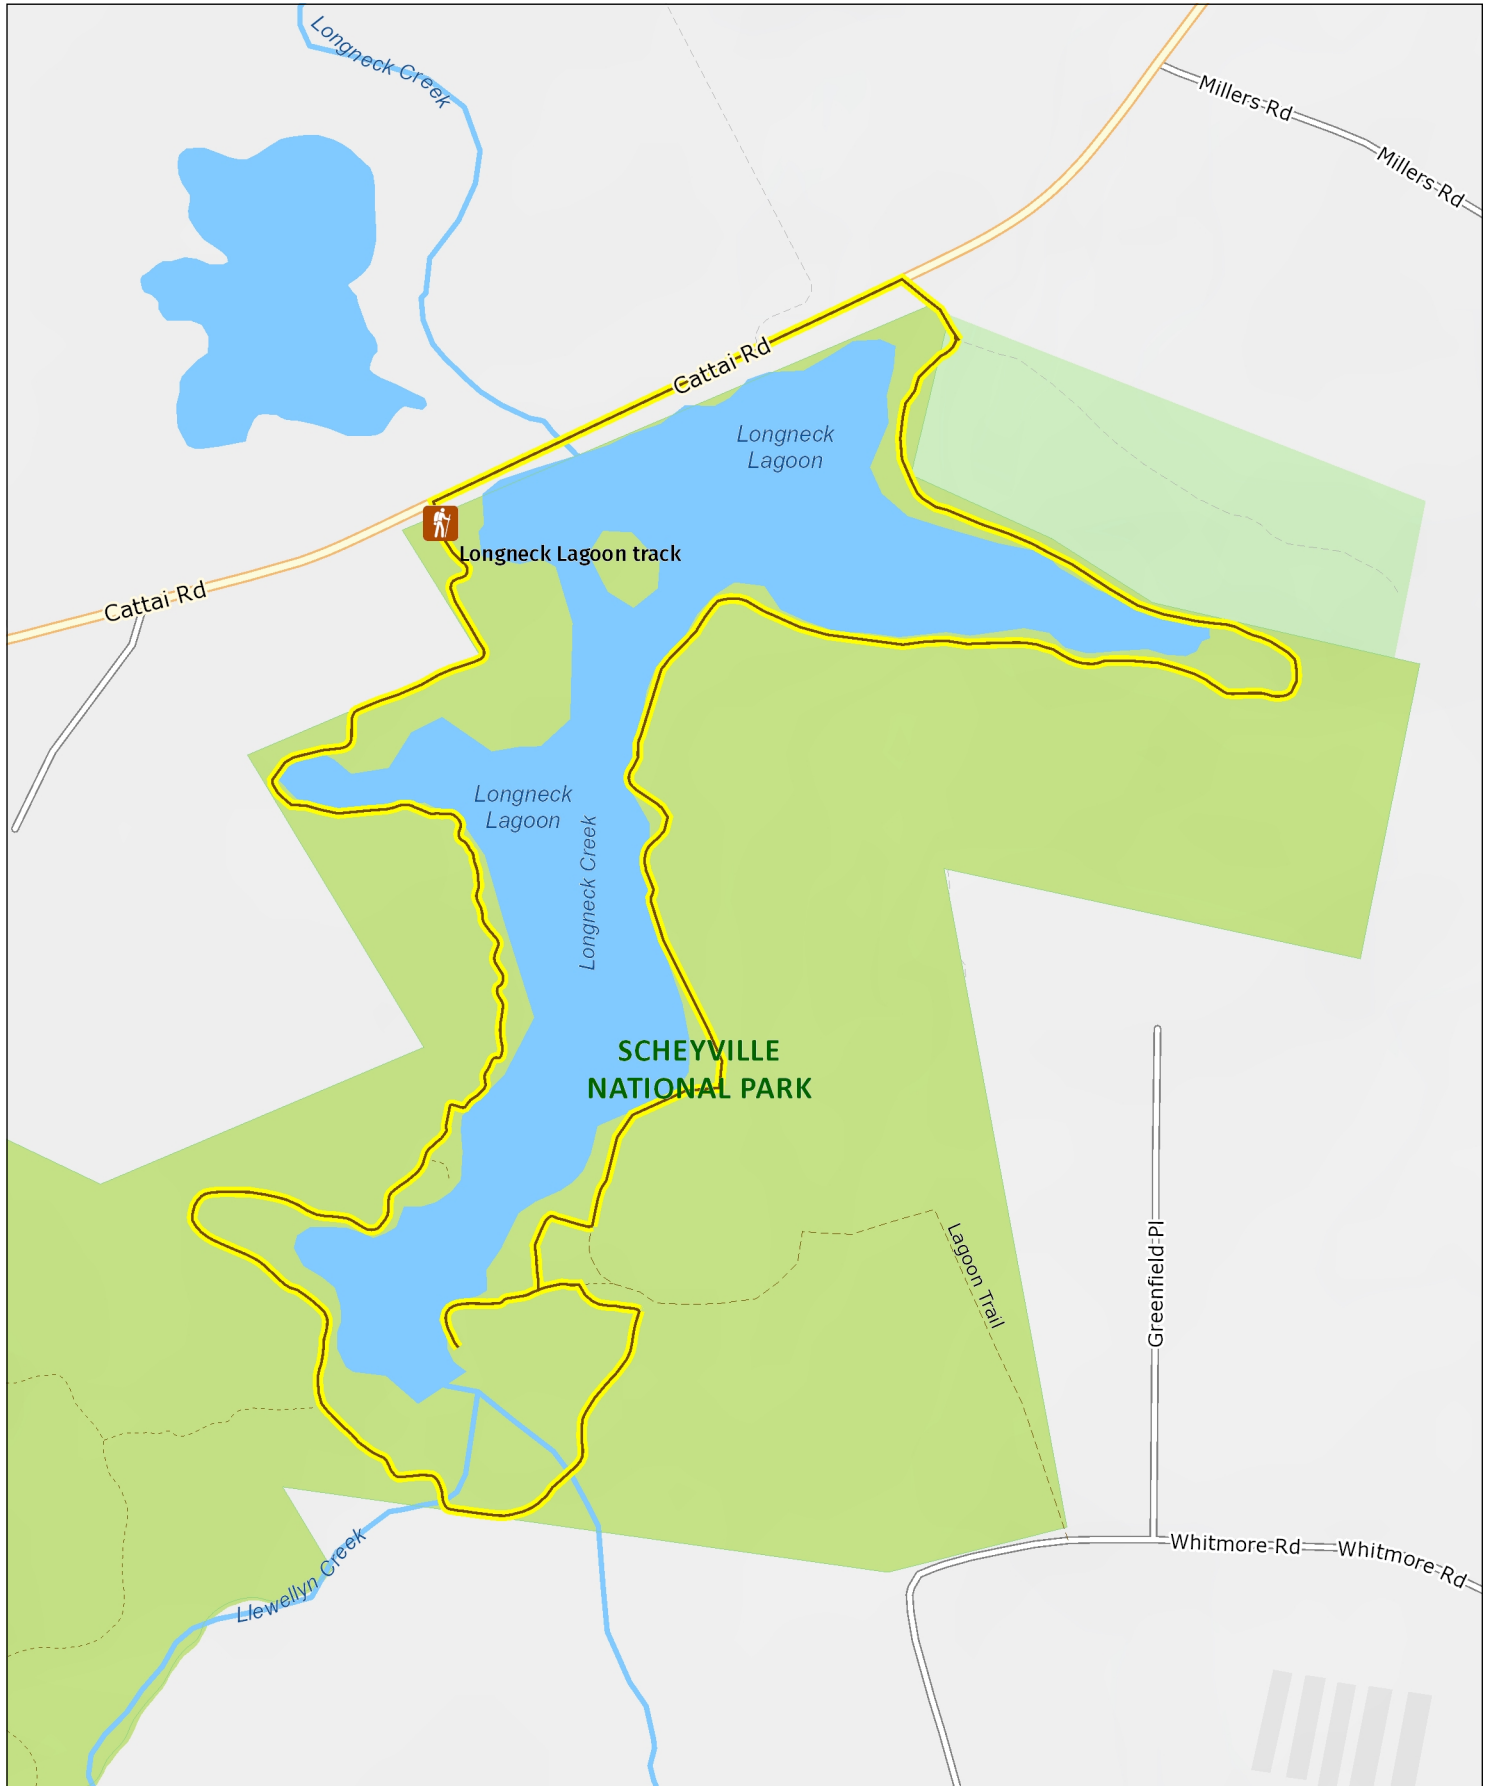

Longneck Lagoon walking track

Overview map

MAP INFORMATION
This map does not provide detailed information on topography, alerts or opening times and may not be suitable for some activities.
Map Published: 15-Sep-2021