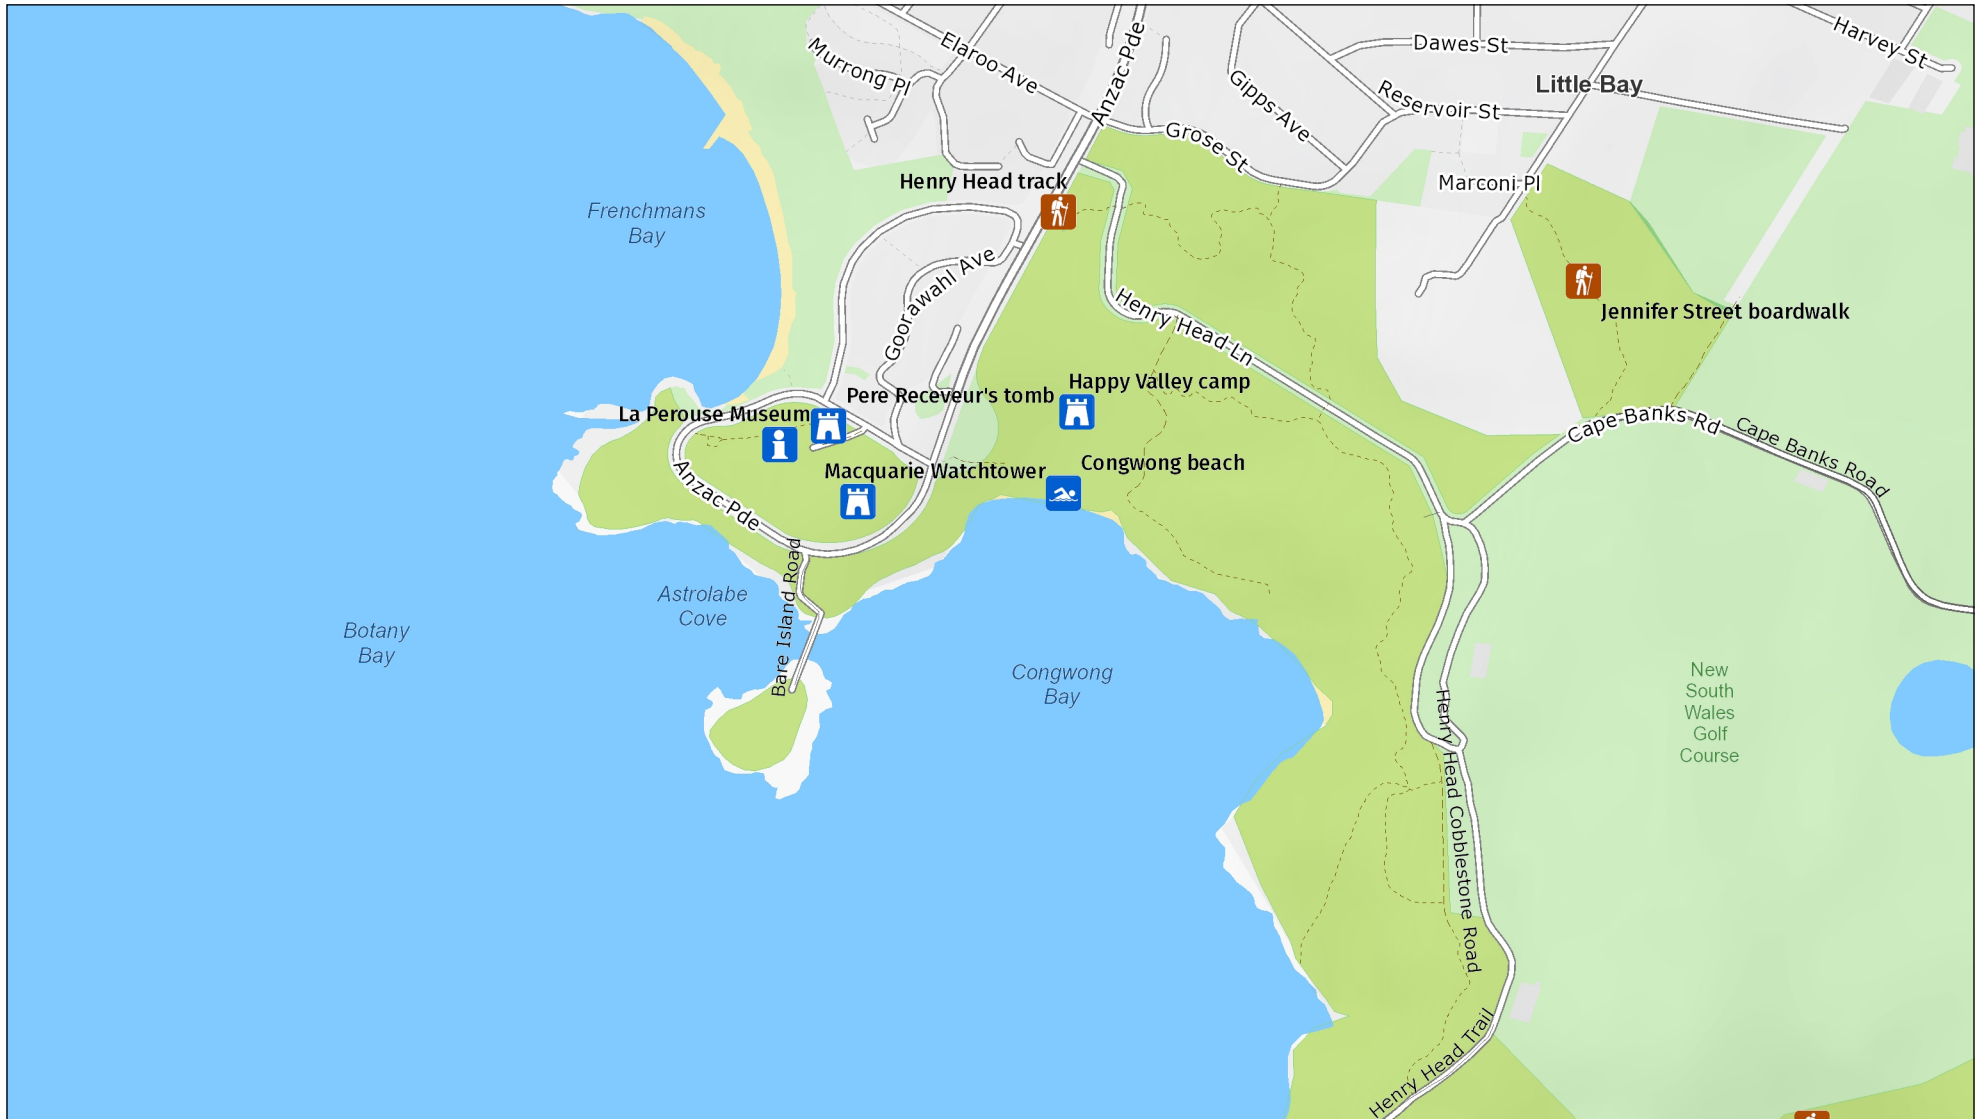

# La Perouse Museum

Detail: Bare Island area

**MAP INFORMATION**  
This map does not provide detailed information on topography, alerts or opening times and may not be suitable for some activities.  
Map Published: 08-Feb-2022