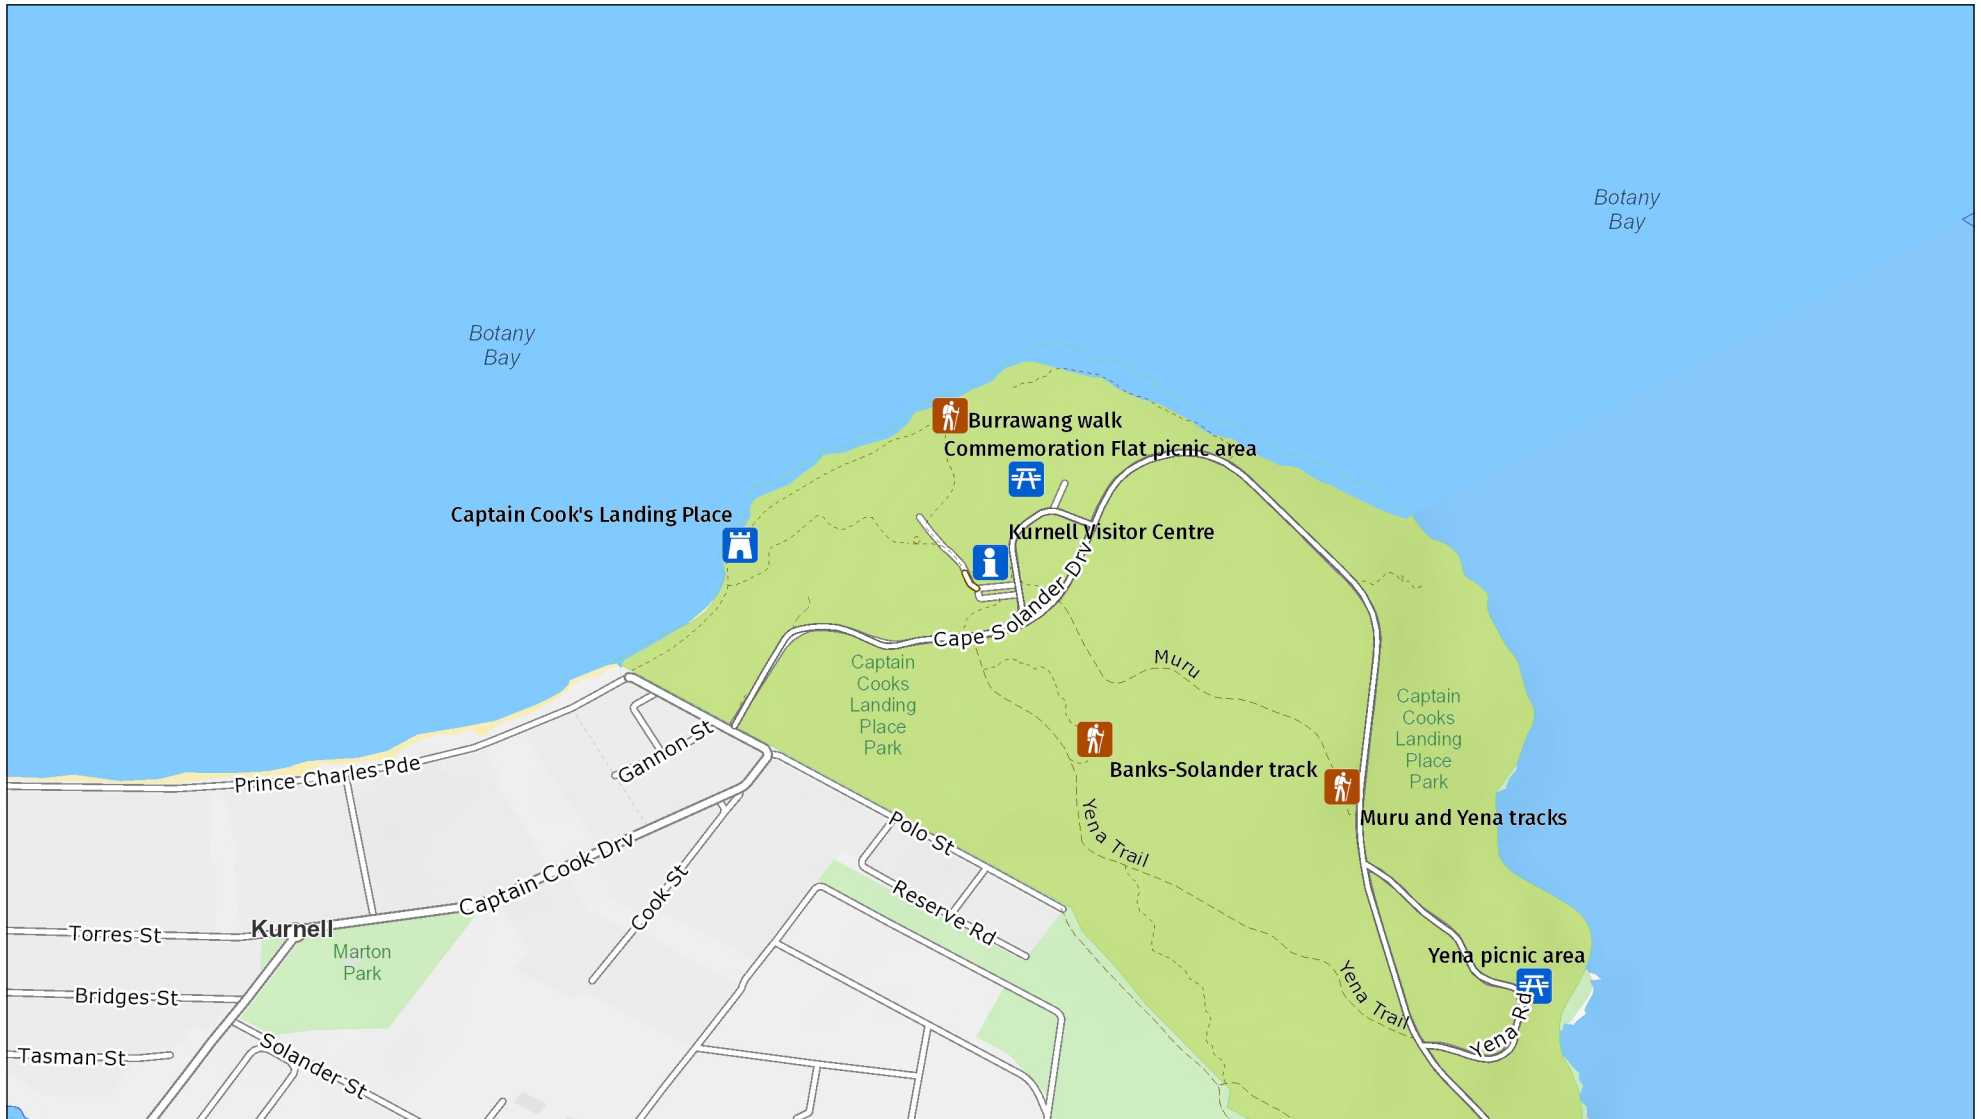

# Kurnell Visitor Centre

Overview map

**MAP INFORMATION**  
This map does not provide detailed information on topography, alerts or opening times and may not be suitable for some activities.  
Map Published: 08-Feb-2022