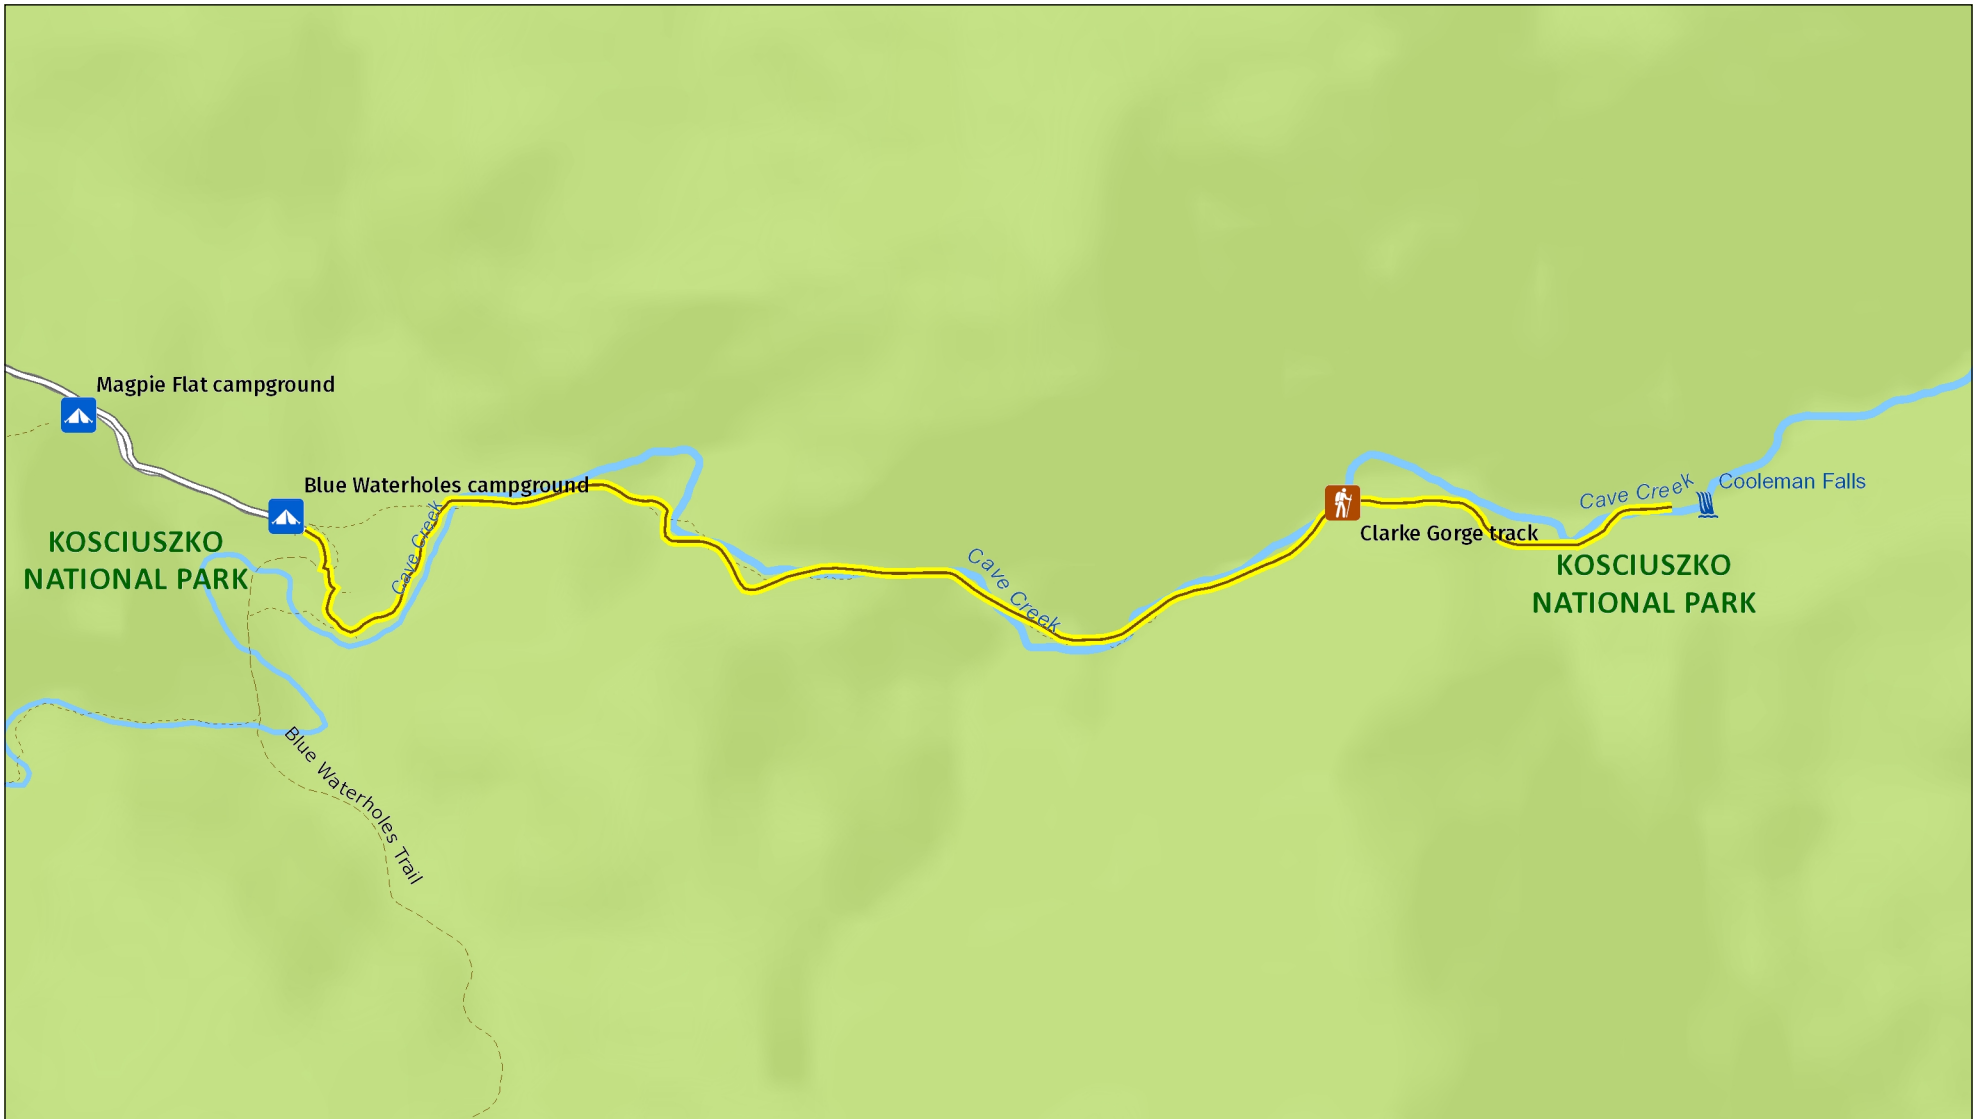

# Clarke Gorge walking track

Overview map