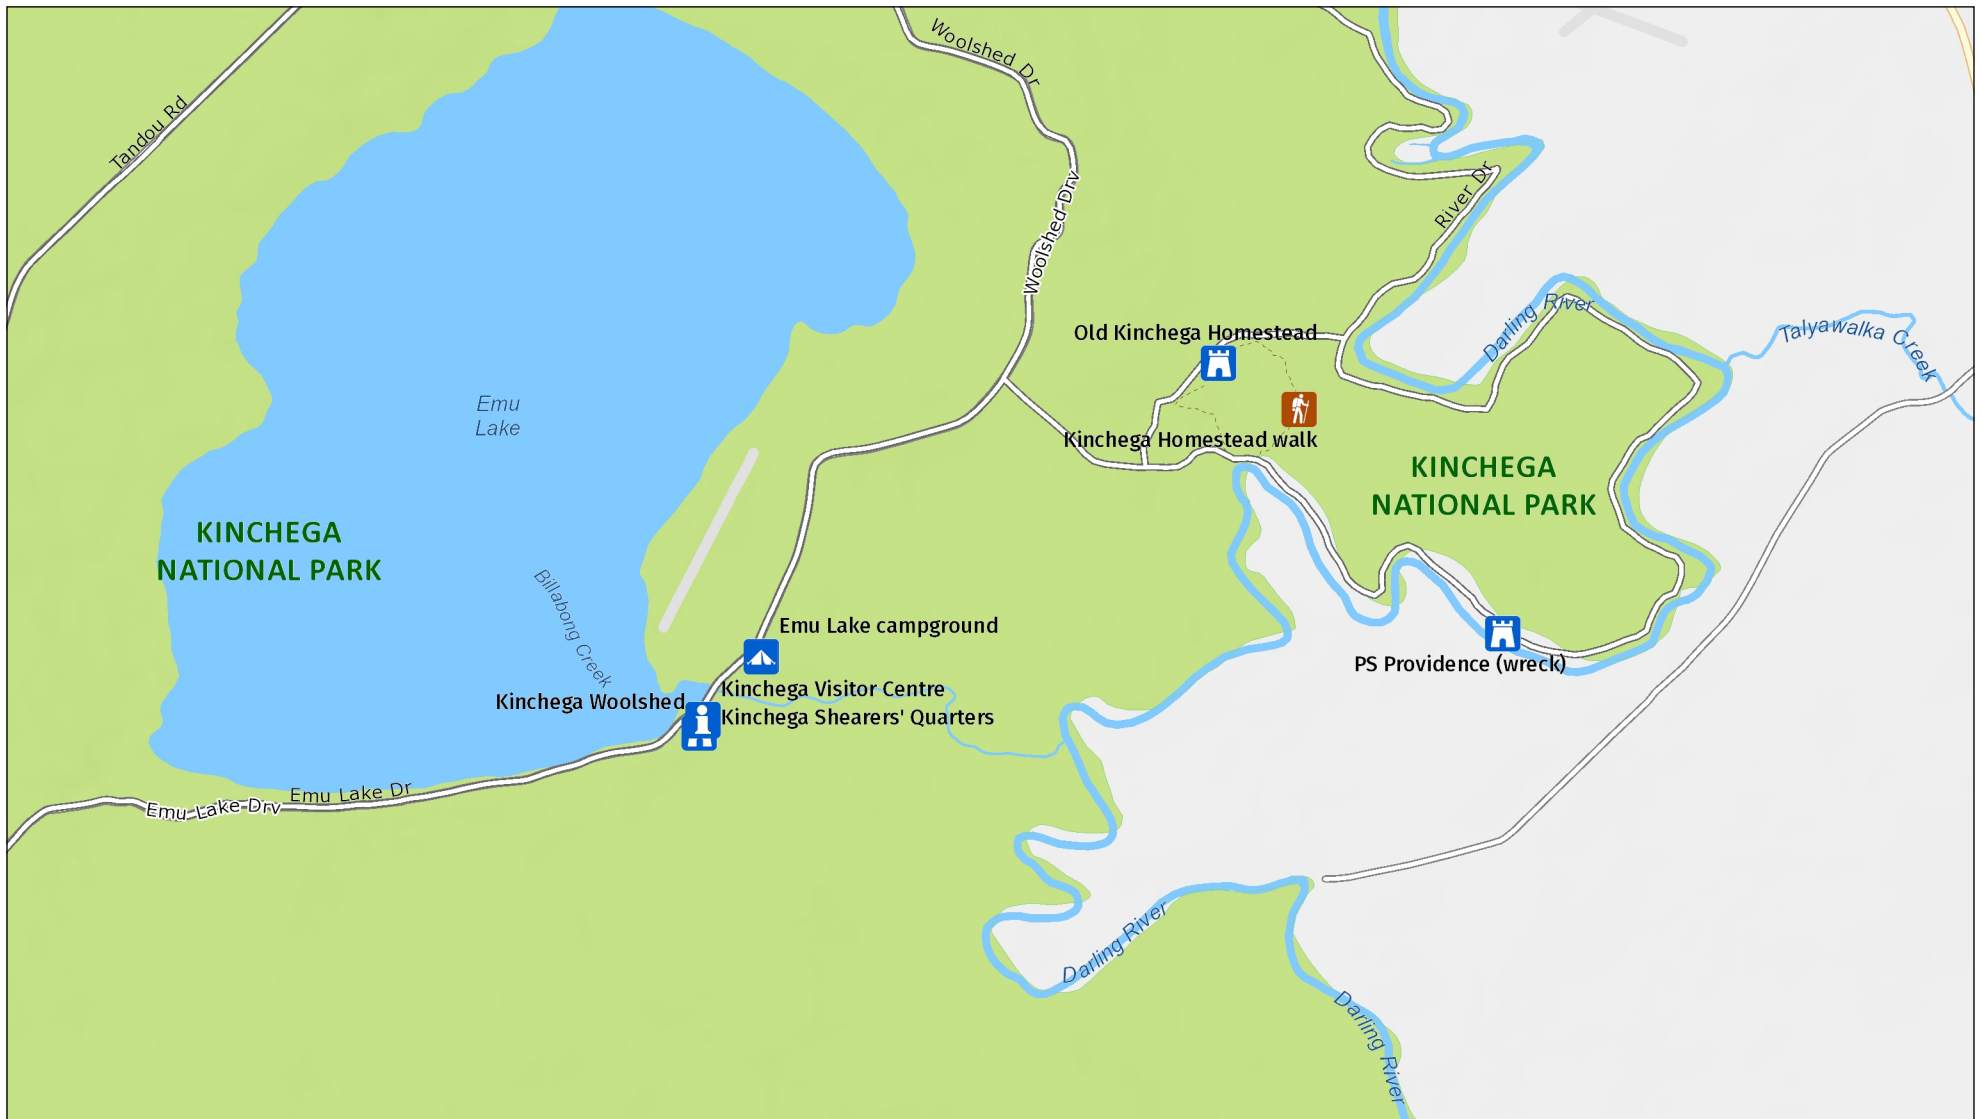

Kinchega Woolshed

Detail: Emu Lake area

MAP INFORMATION
This map does not provide detailed information on topography, alerts or opening times and may not be suitable for some activities.
Map Published: 08-Feb-2022