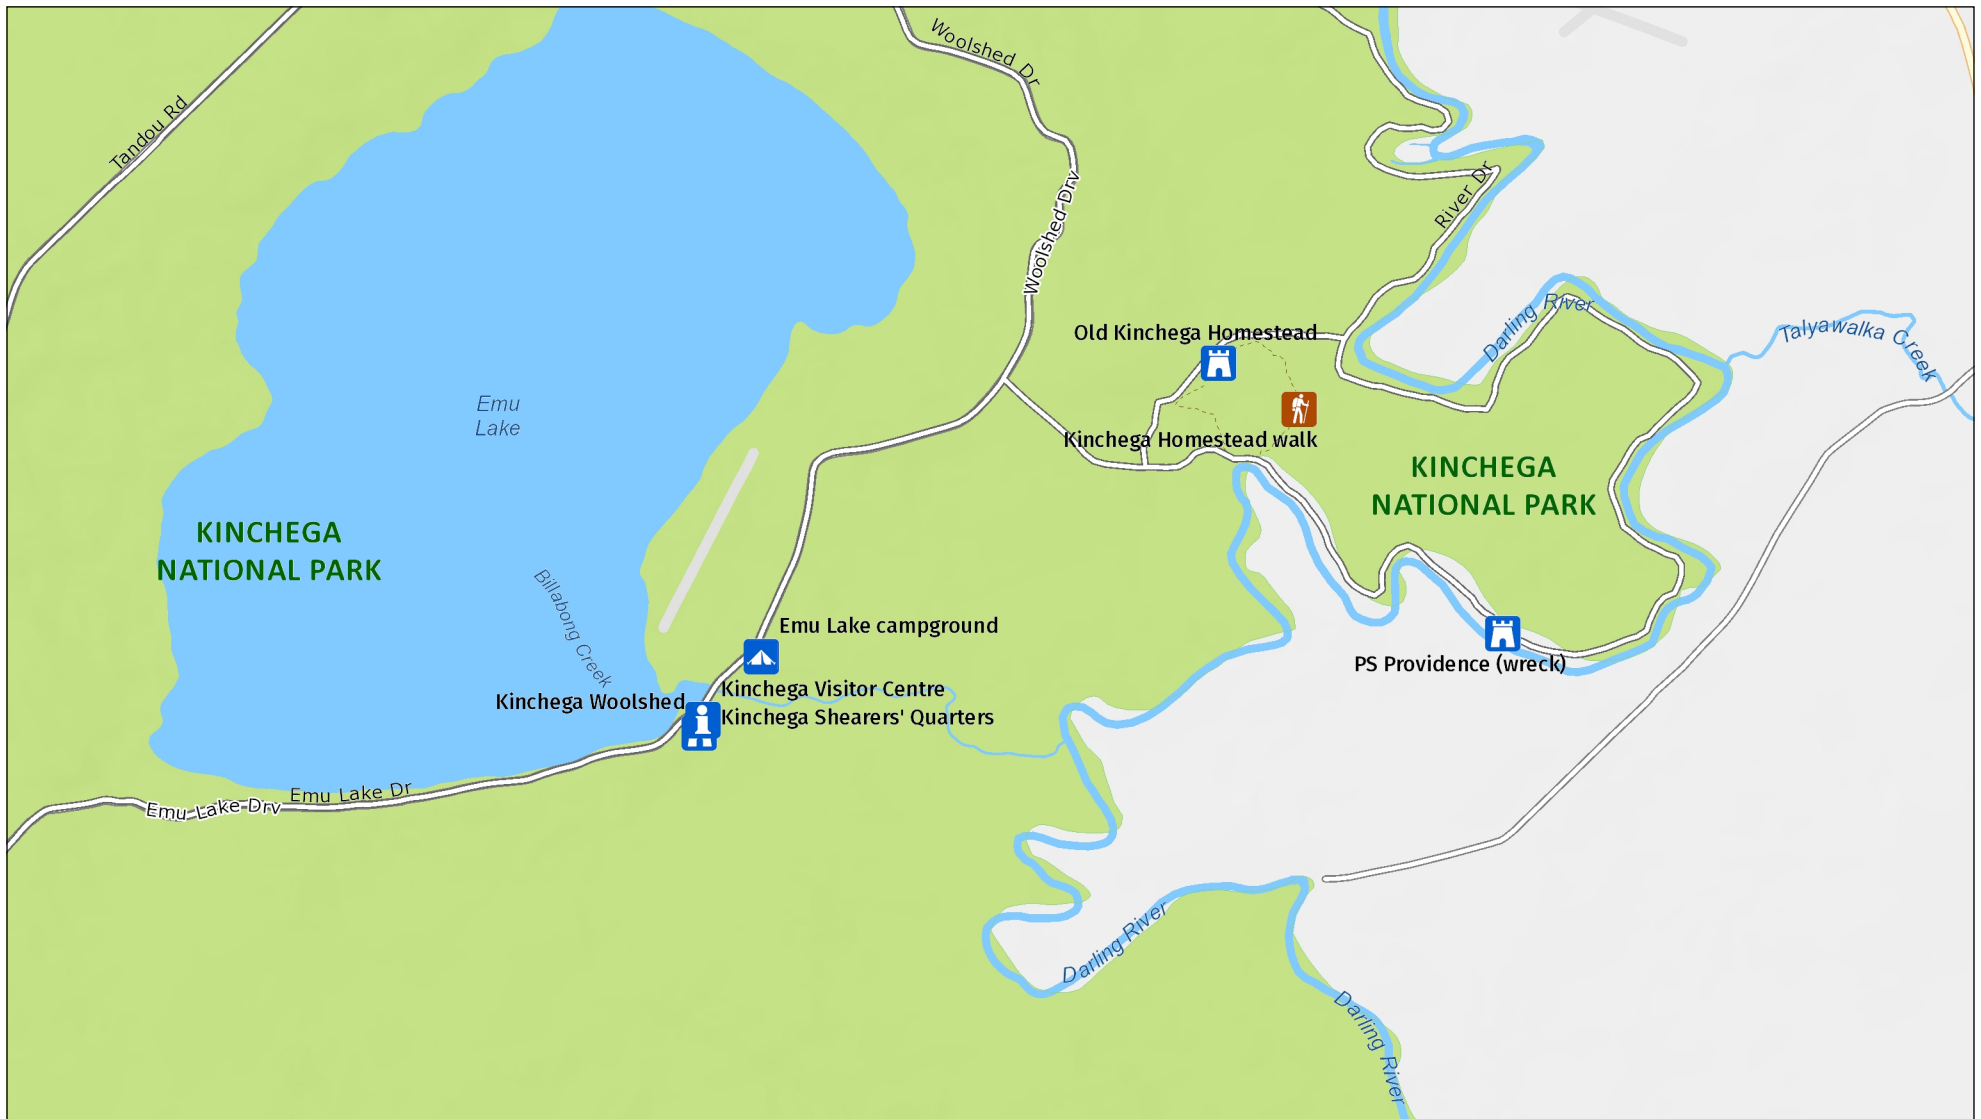

# Kinchega Visitor Centre

Detail: Emu Lake area

**MAP INFORMATION**  
This map does not provide detailed information on topography, alerts or opening times and may not be suitable for some activities.  
Map Published: 08-Feb-2022