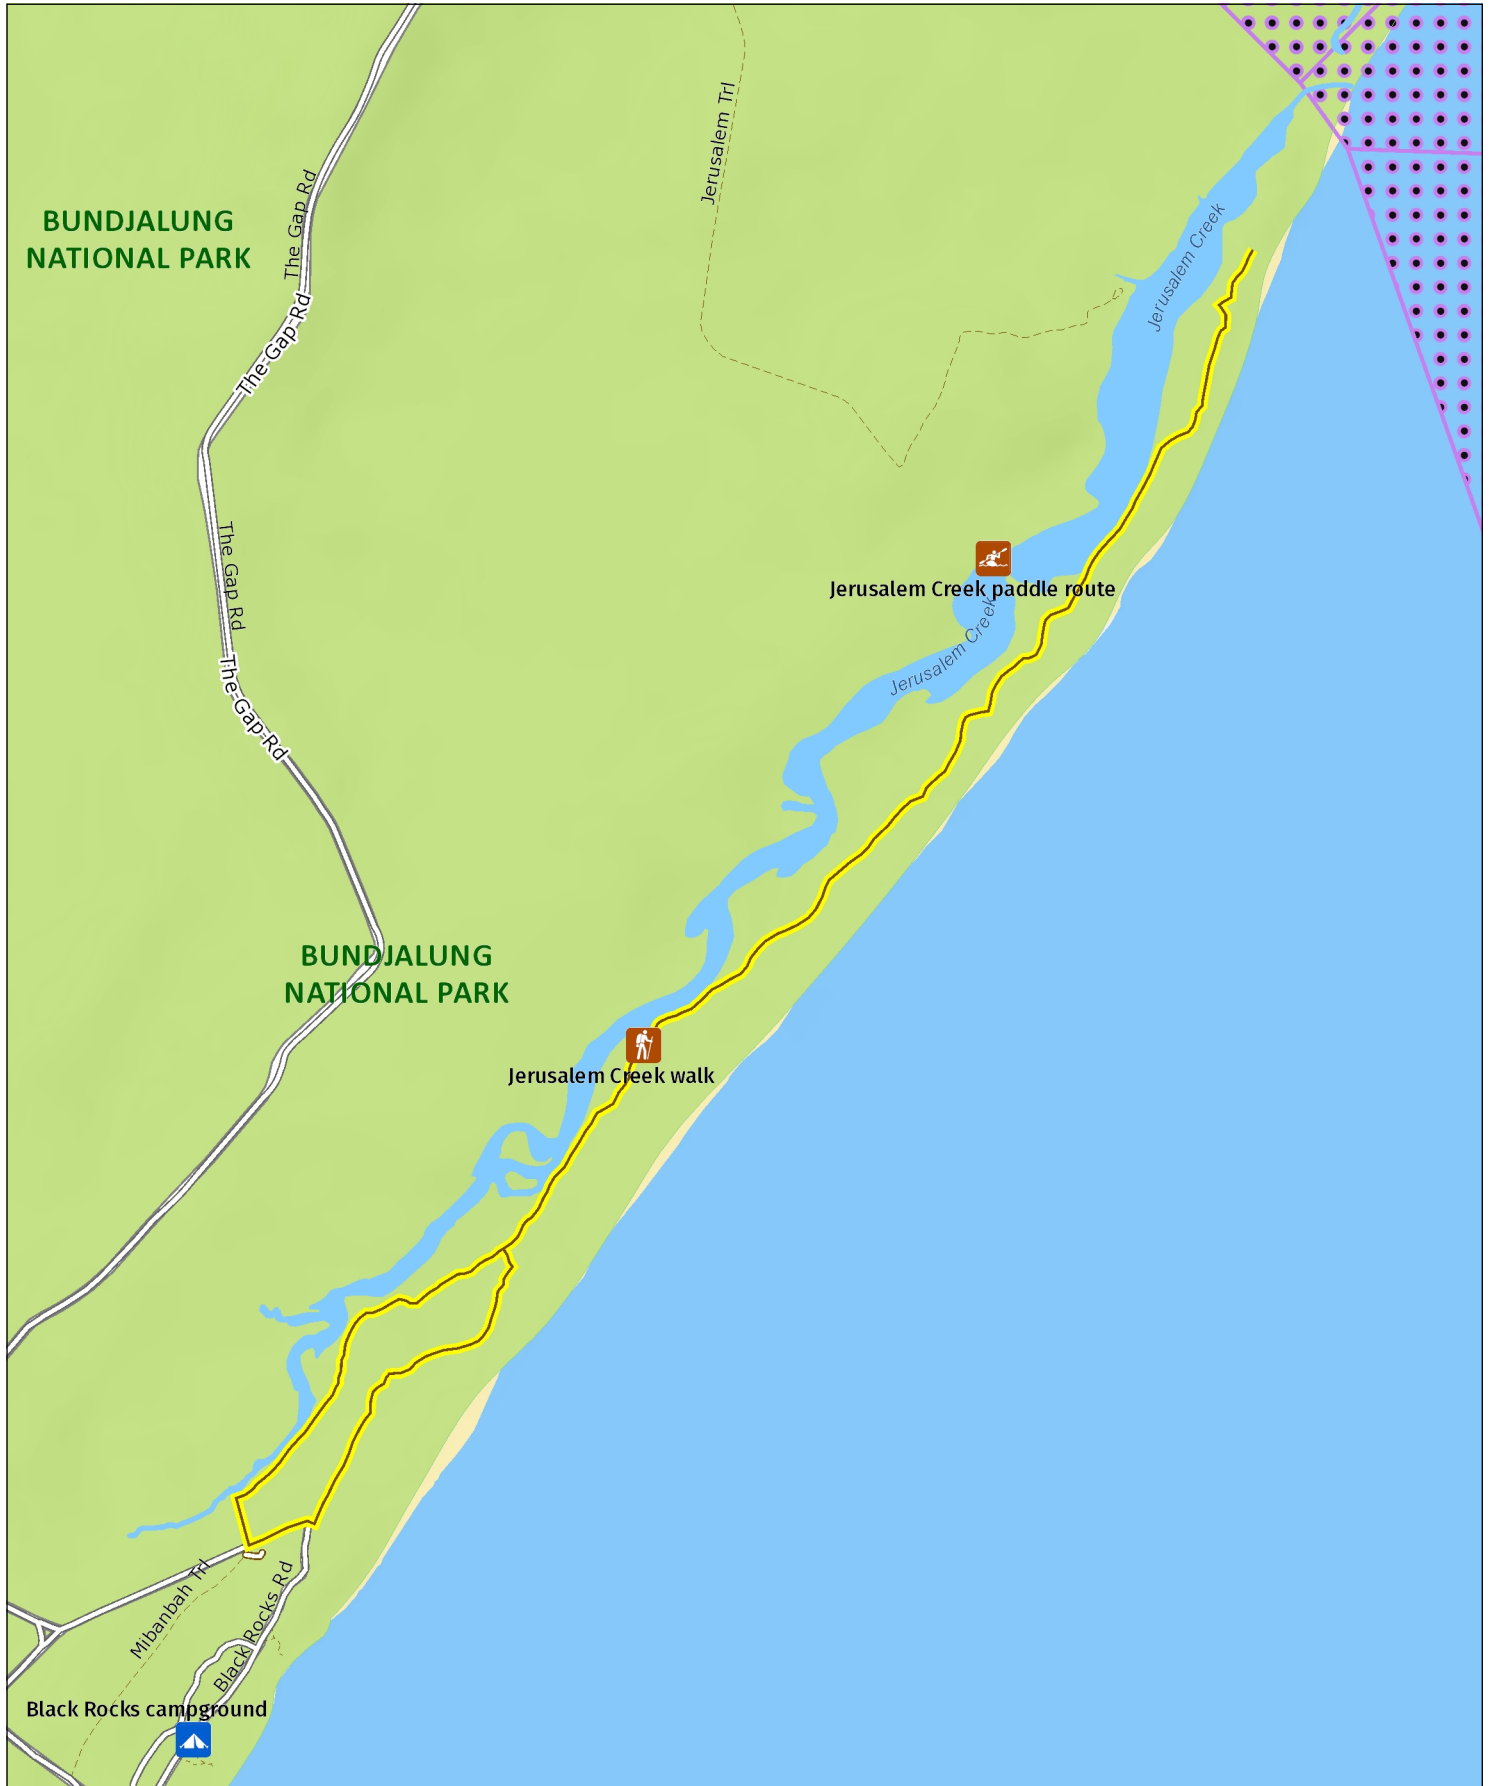

Jerusalem Creek walk

Overview map

MAP INFORMATION

This map does not provide detailed information on topography, alerts or opening times and may not be suitable for some activities.
Map Published: 22-Nov-2021