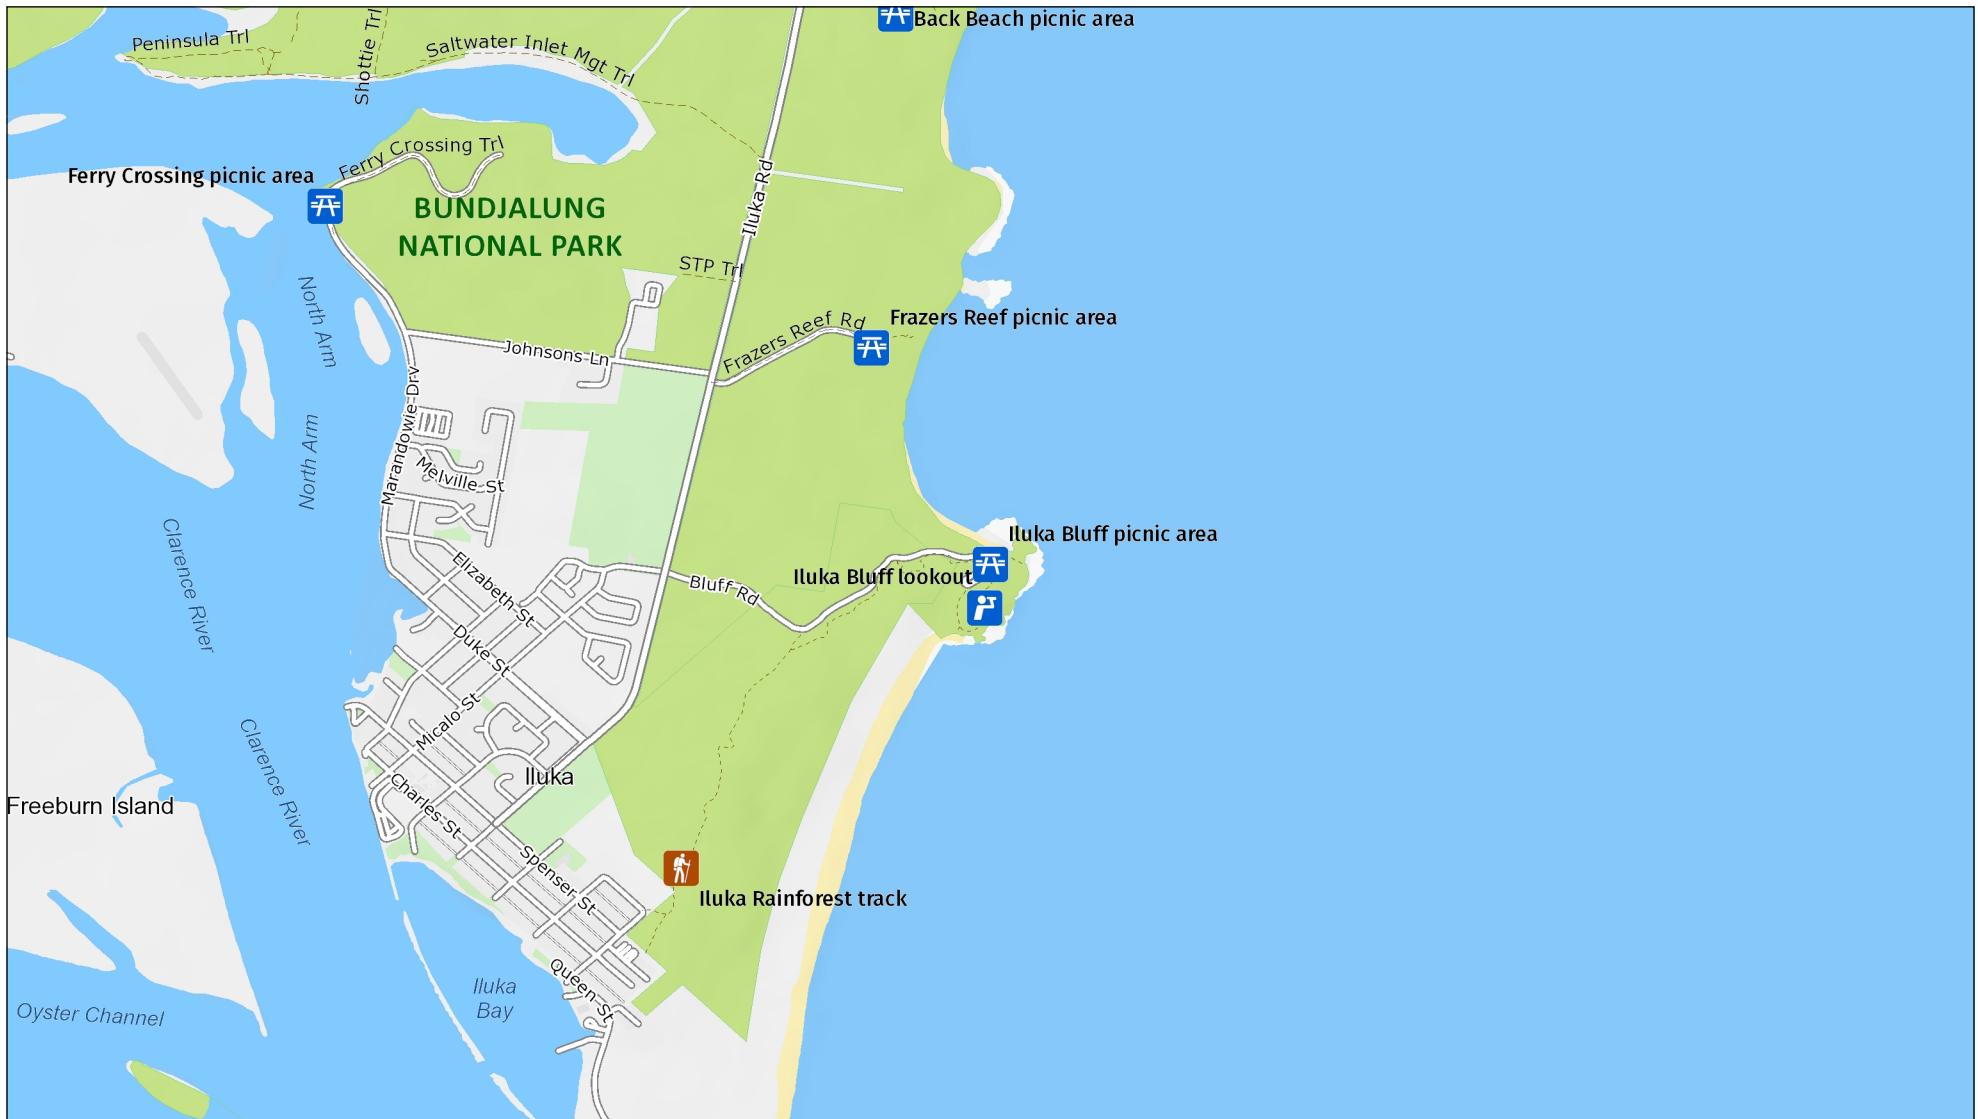

Iluka Bluff picnic area

Overview map

MAP INFORMATION
This map does not provide detailed information on topography, alerts or opening times and may not be suitable for some activities.
Map Published: 23-Feb-2022