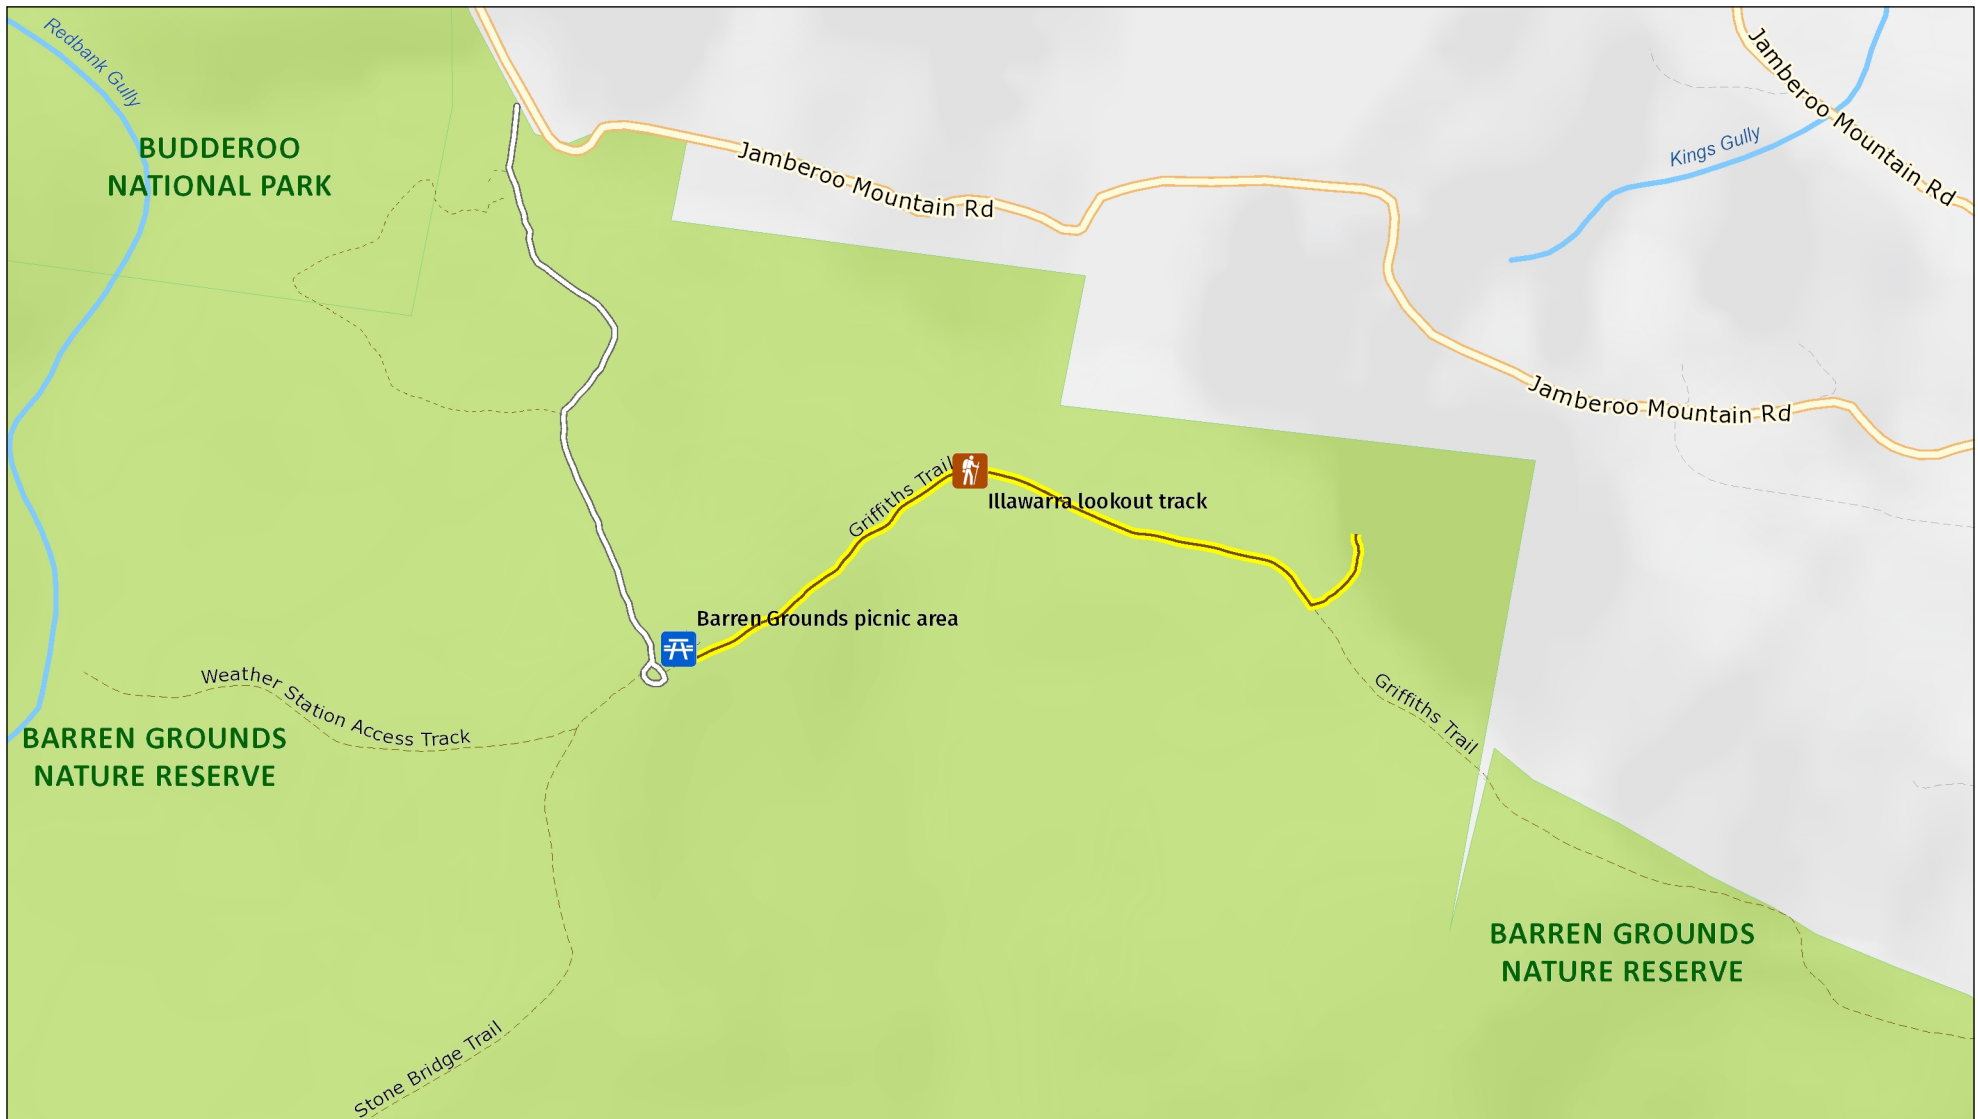

Illawarra lookout walking track

Overview map

MAP INFORMATION

This map does not provide detailed information on topography, alerts or opening times and may not be suitable for some activities.

Map Published: 02-Sep-2021