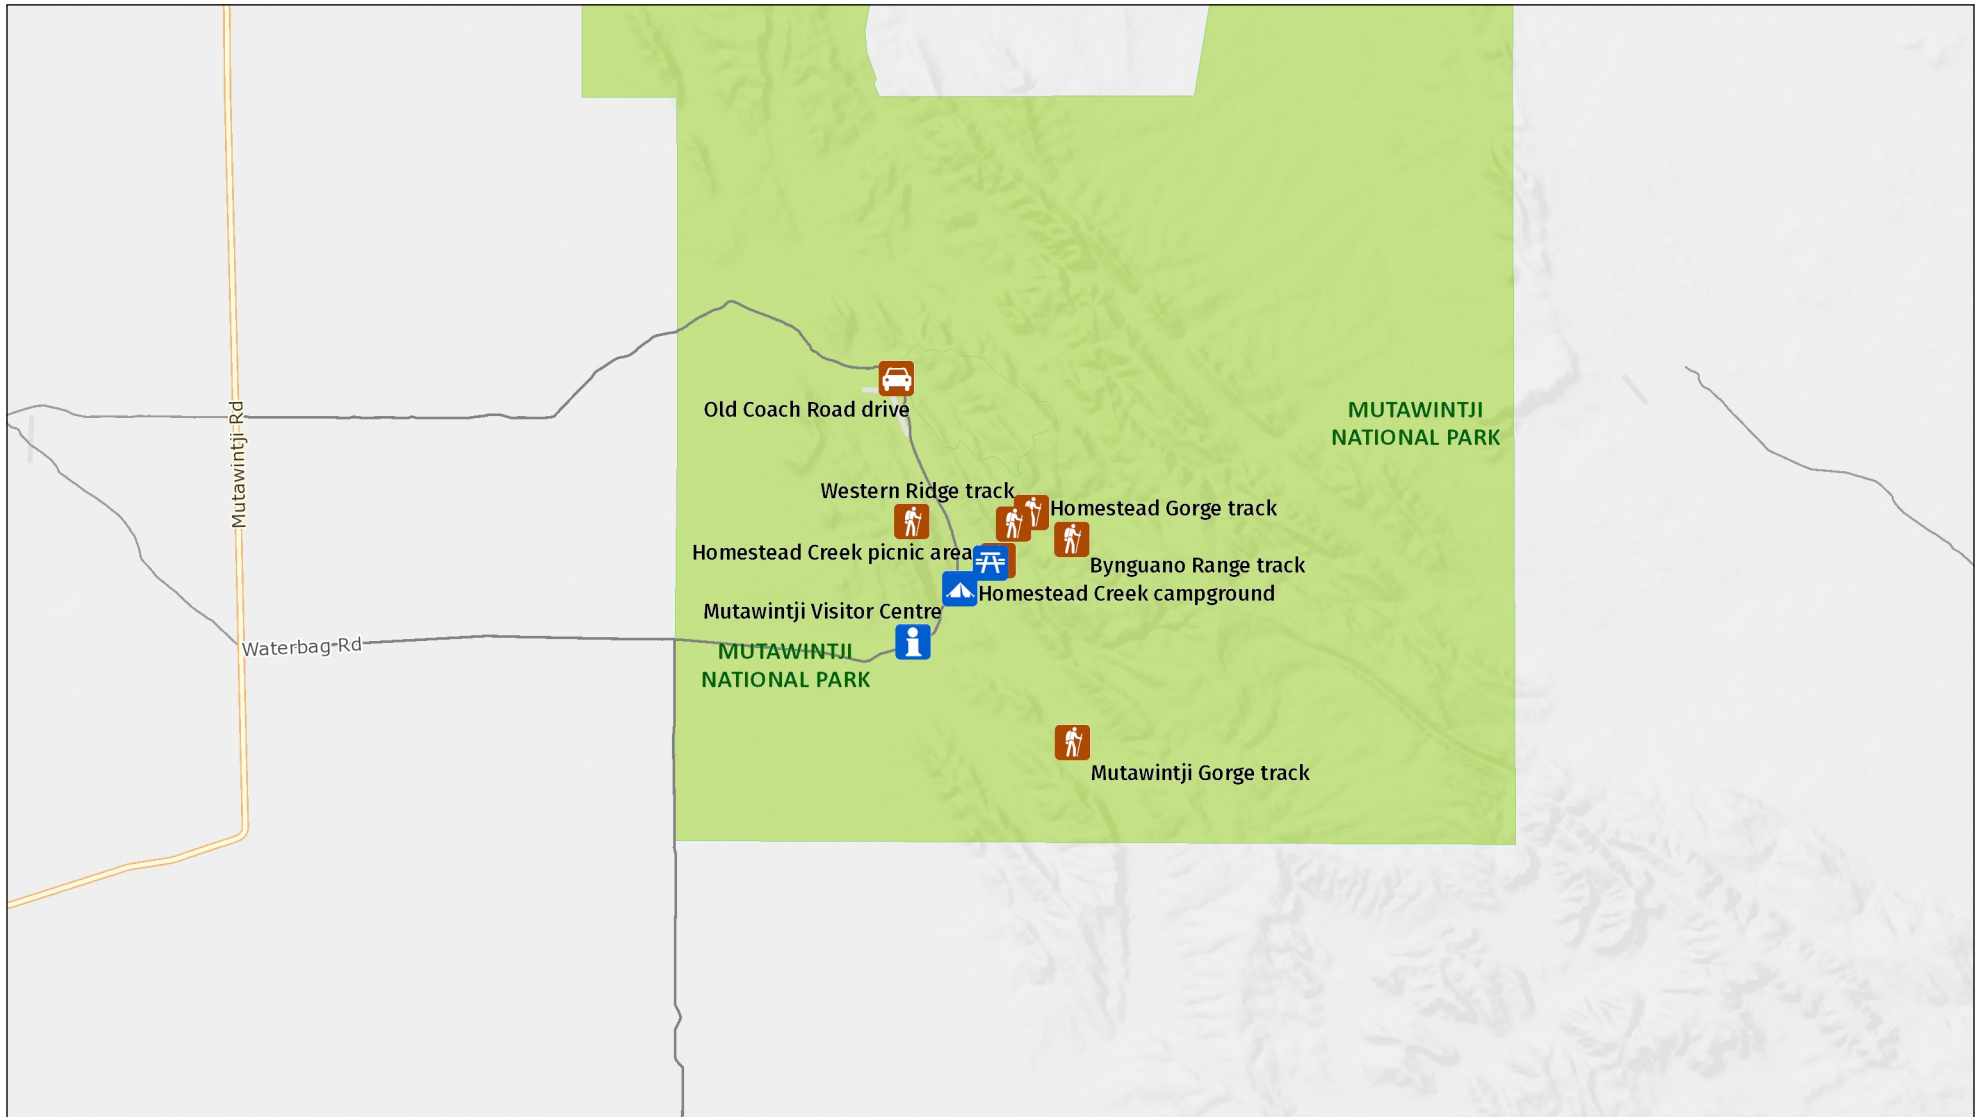

# Homestead Creek picnic area

Overview map

#### MAP INFORMATION

This map does not provide detailed information on topography, alerts or opening times and may not be suitable for some activities.

Map Published: 08-Feb-2022