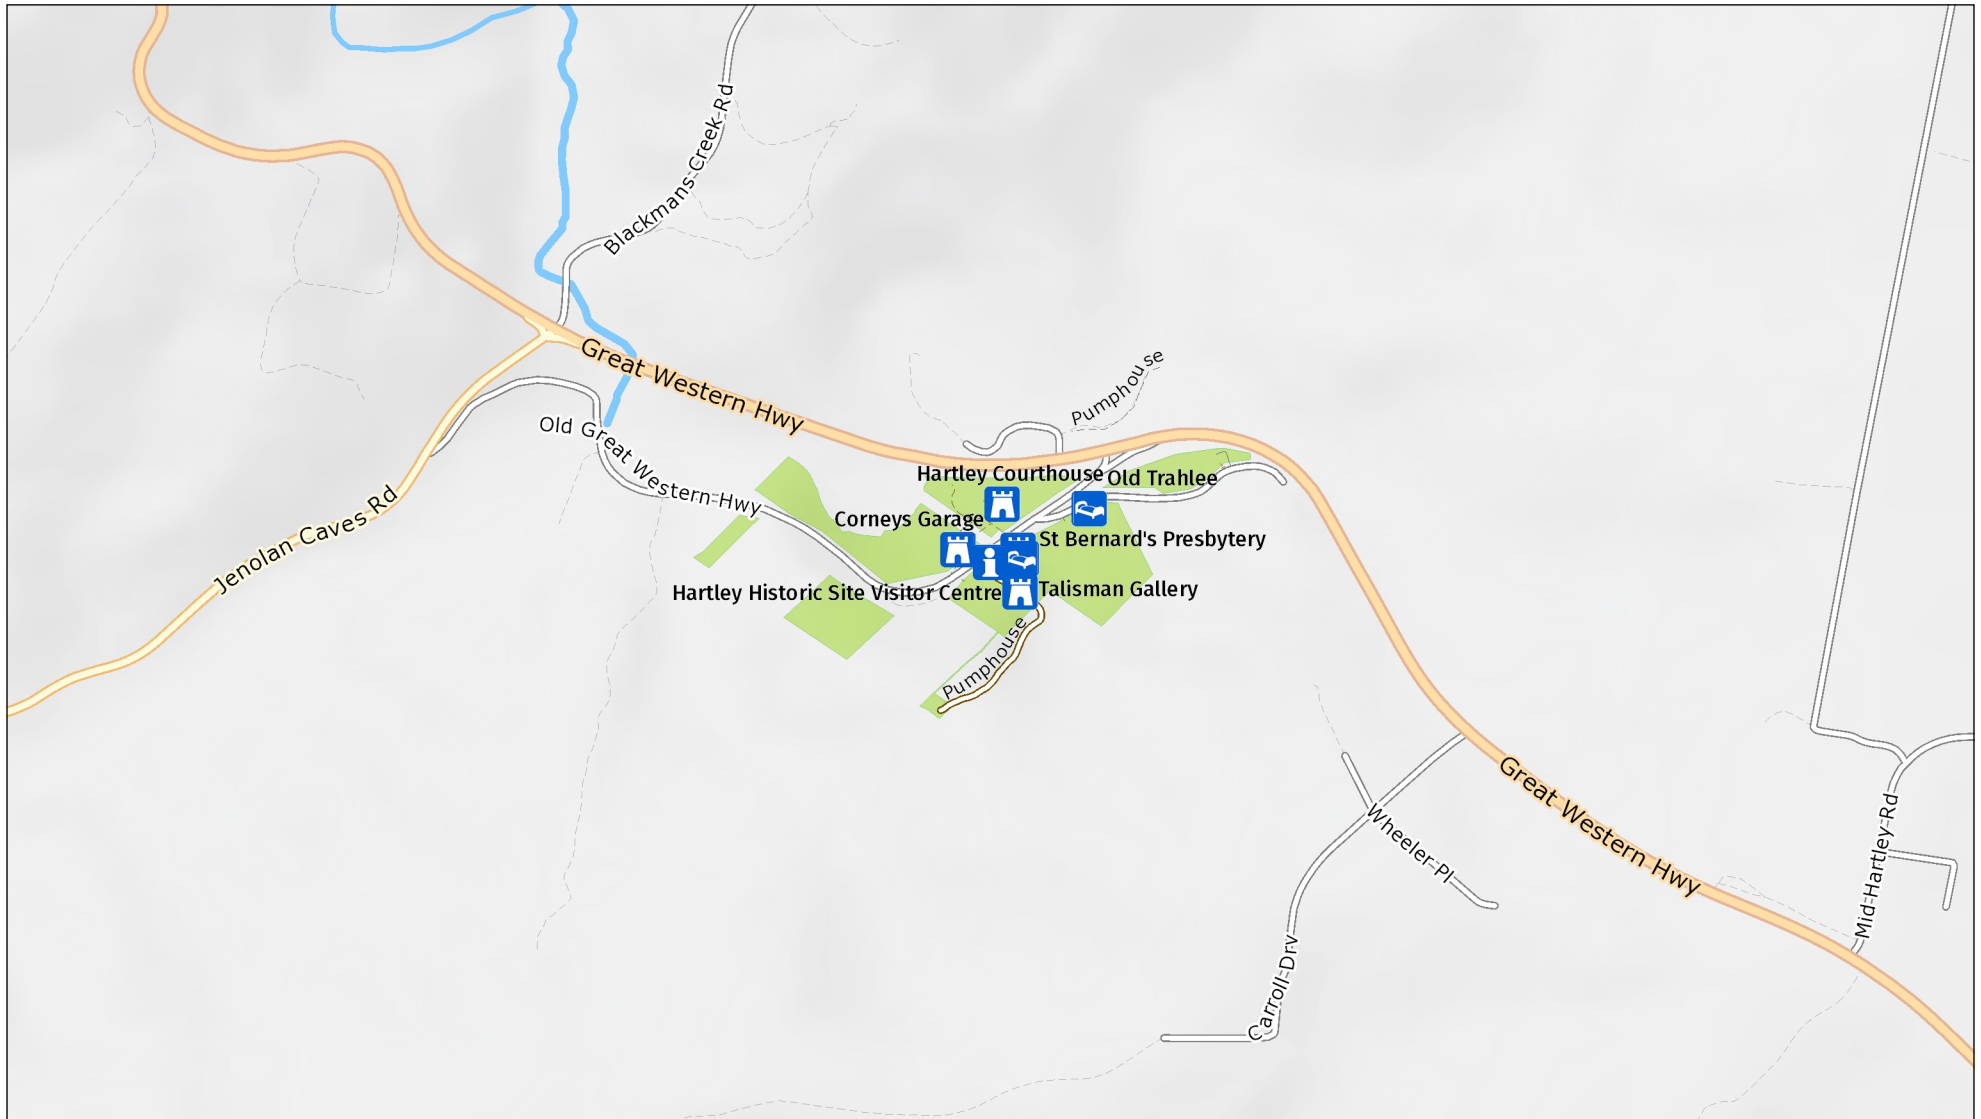

# Hartley Historic Site Visitor Centre

Overview map

**MAP INFORMATION**  
This map does not provide detailed information on topography, alerts or opening times and may not be suitable for some activities.  
Map Published: 11-Sep-2024