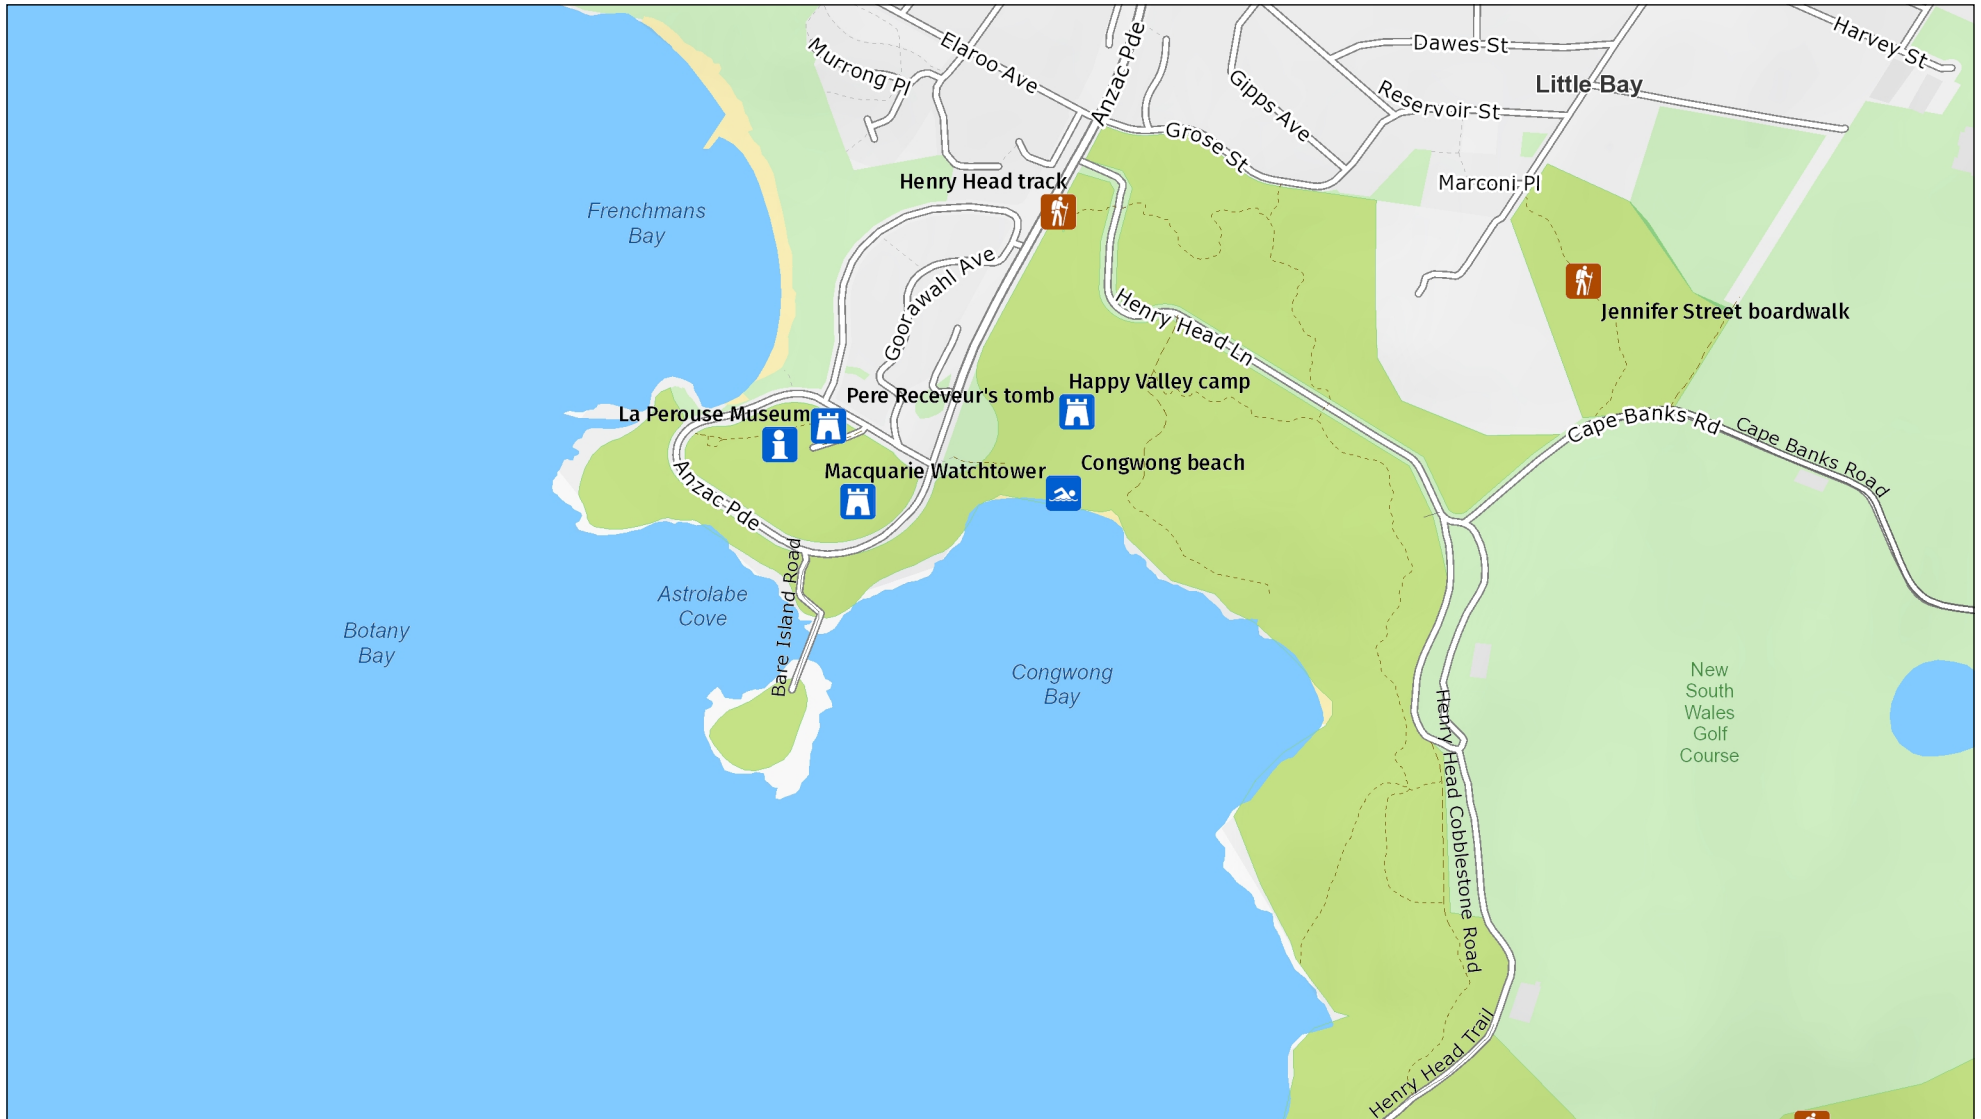

# Happy Valley camp

Detail: Bare Island area

### MAP INFORMATION

This map does not provide detailed information on topography, alerts or opening times and may not be suitable for some activities.

Map Published: 08-Feb-2022