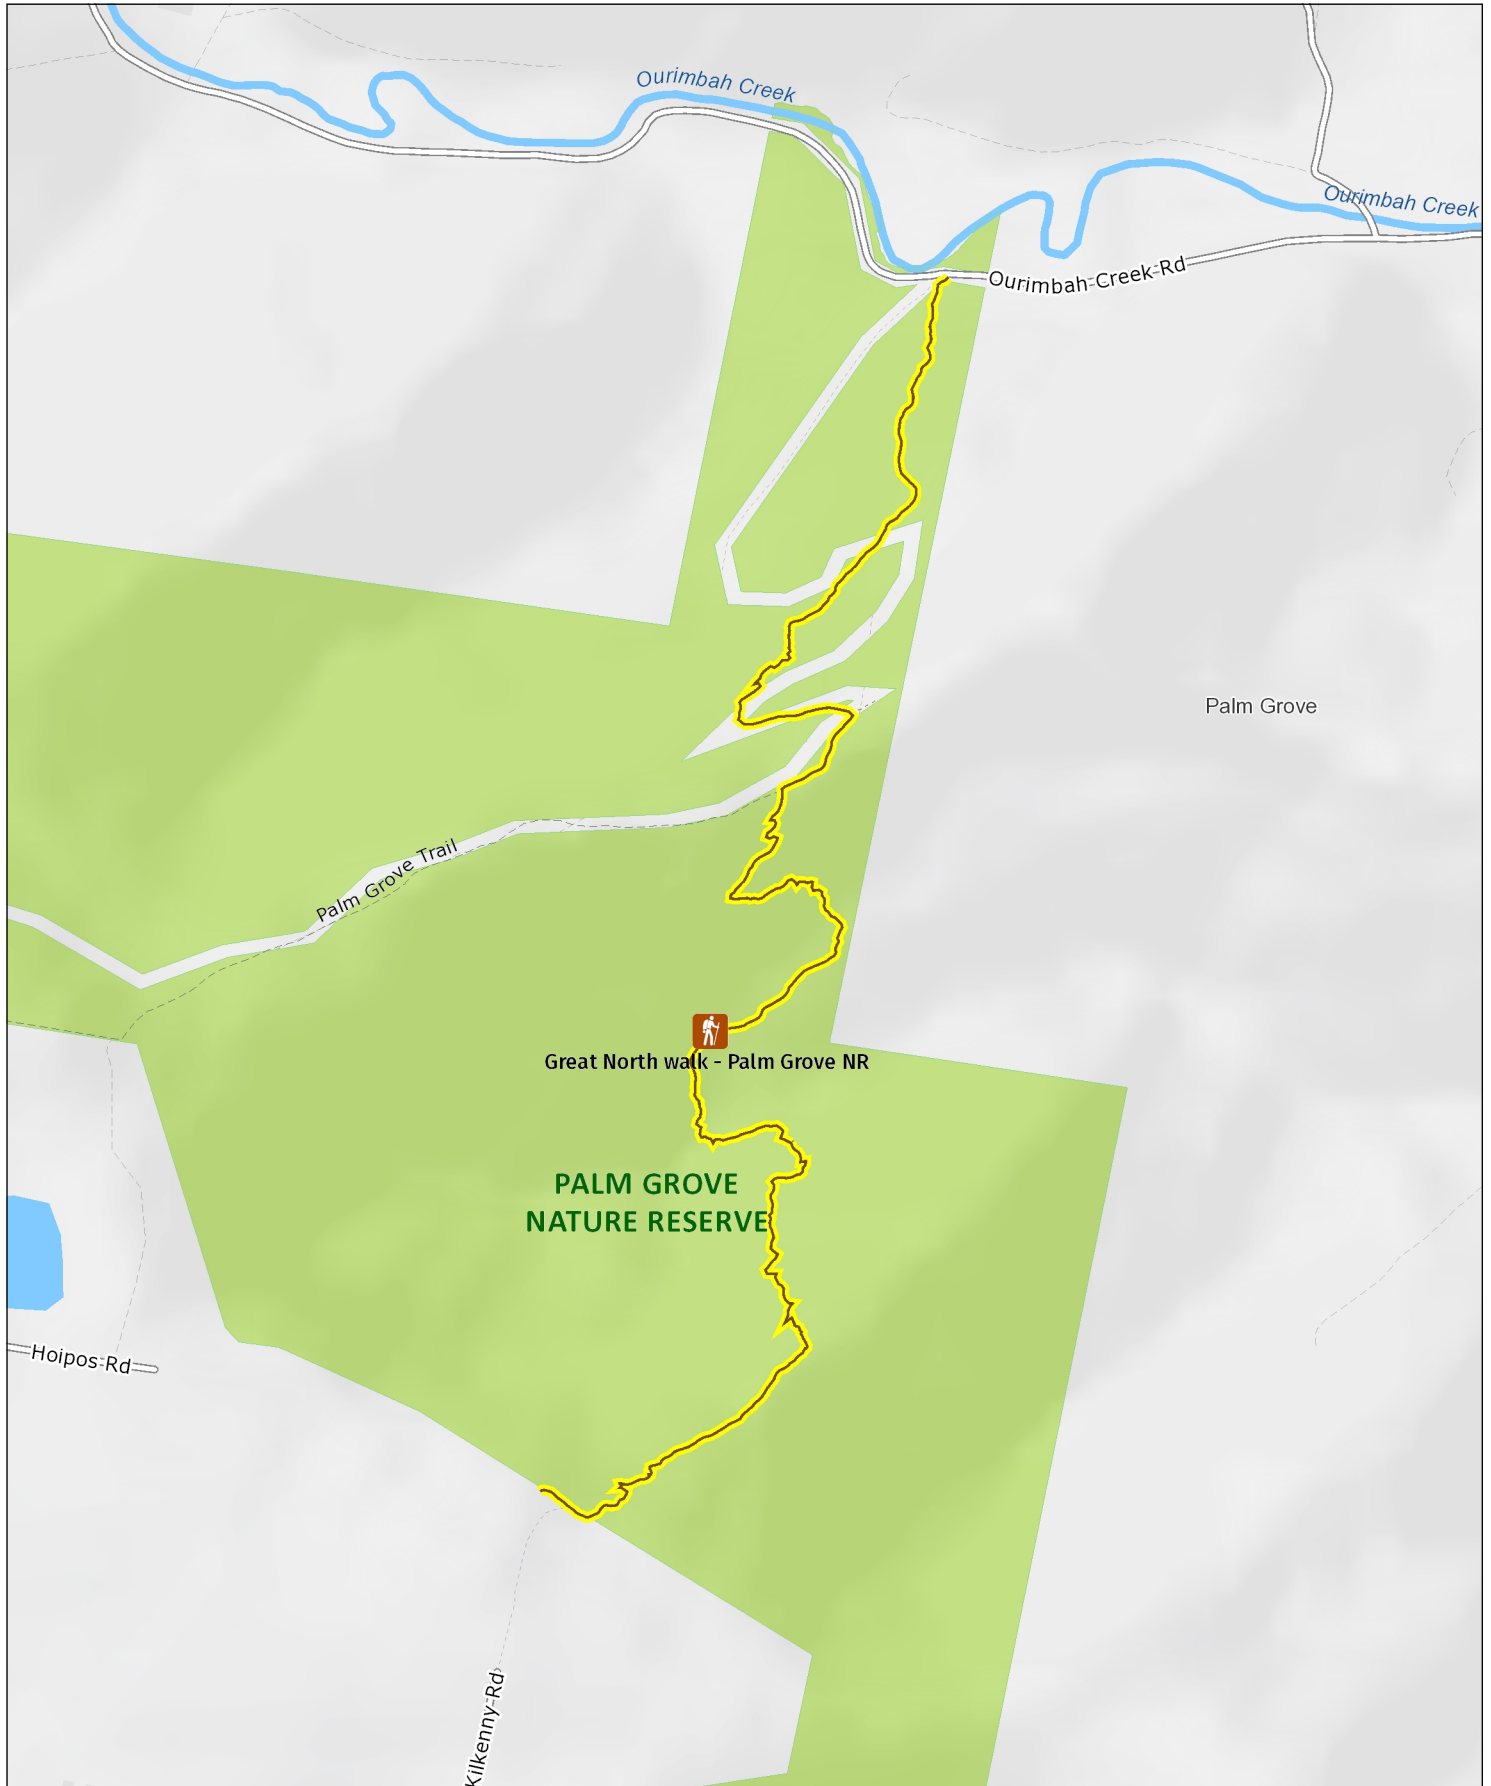

# Great North walk – Palm Grove Nature Reserve

Overview map

**MAP INFORMATION**

This map does not provide detailed information on topography, alerts or opening times and may not be suitable for some activities.  
Map Published: 07-Sep-2021