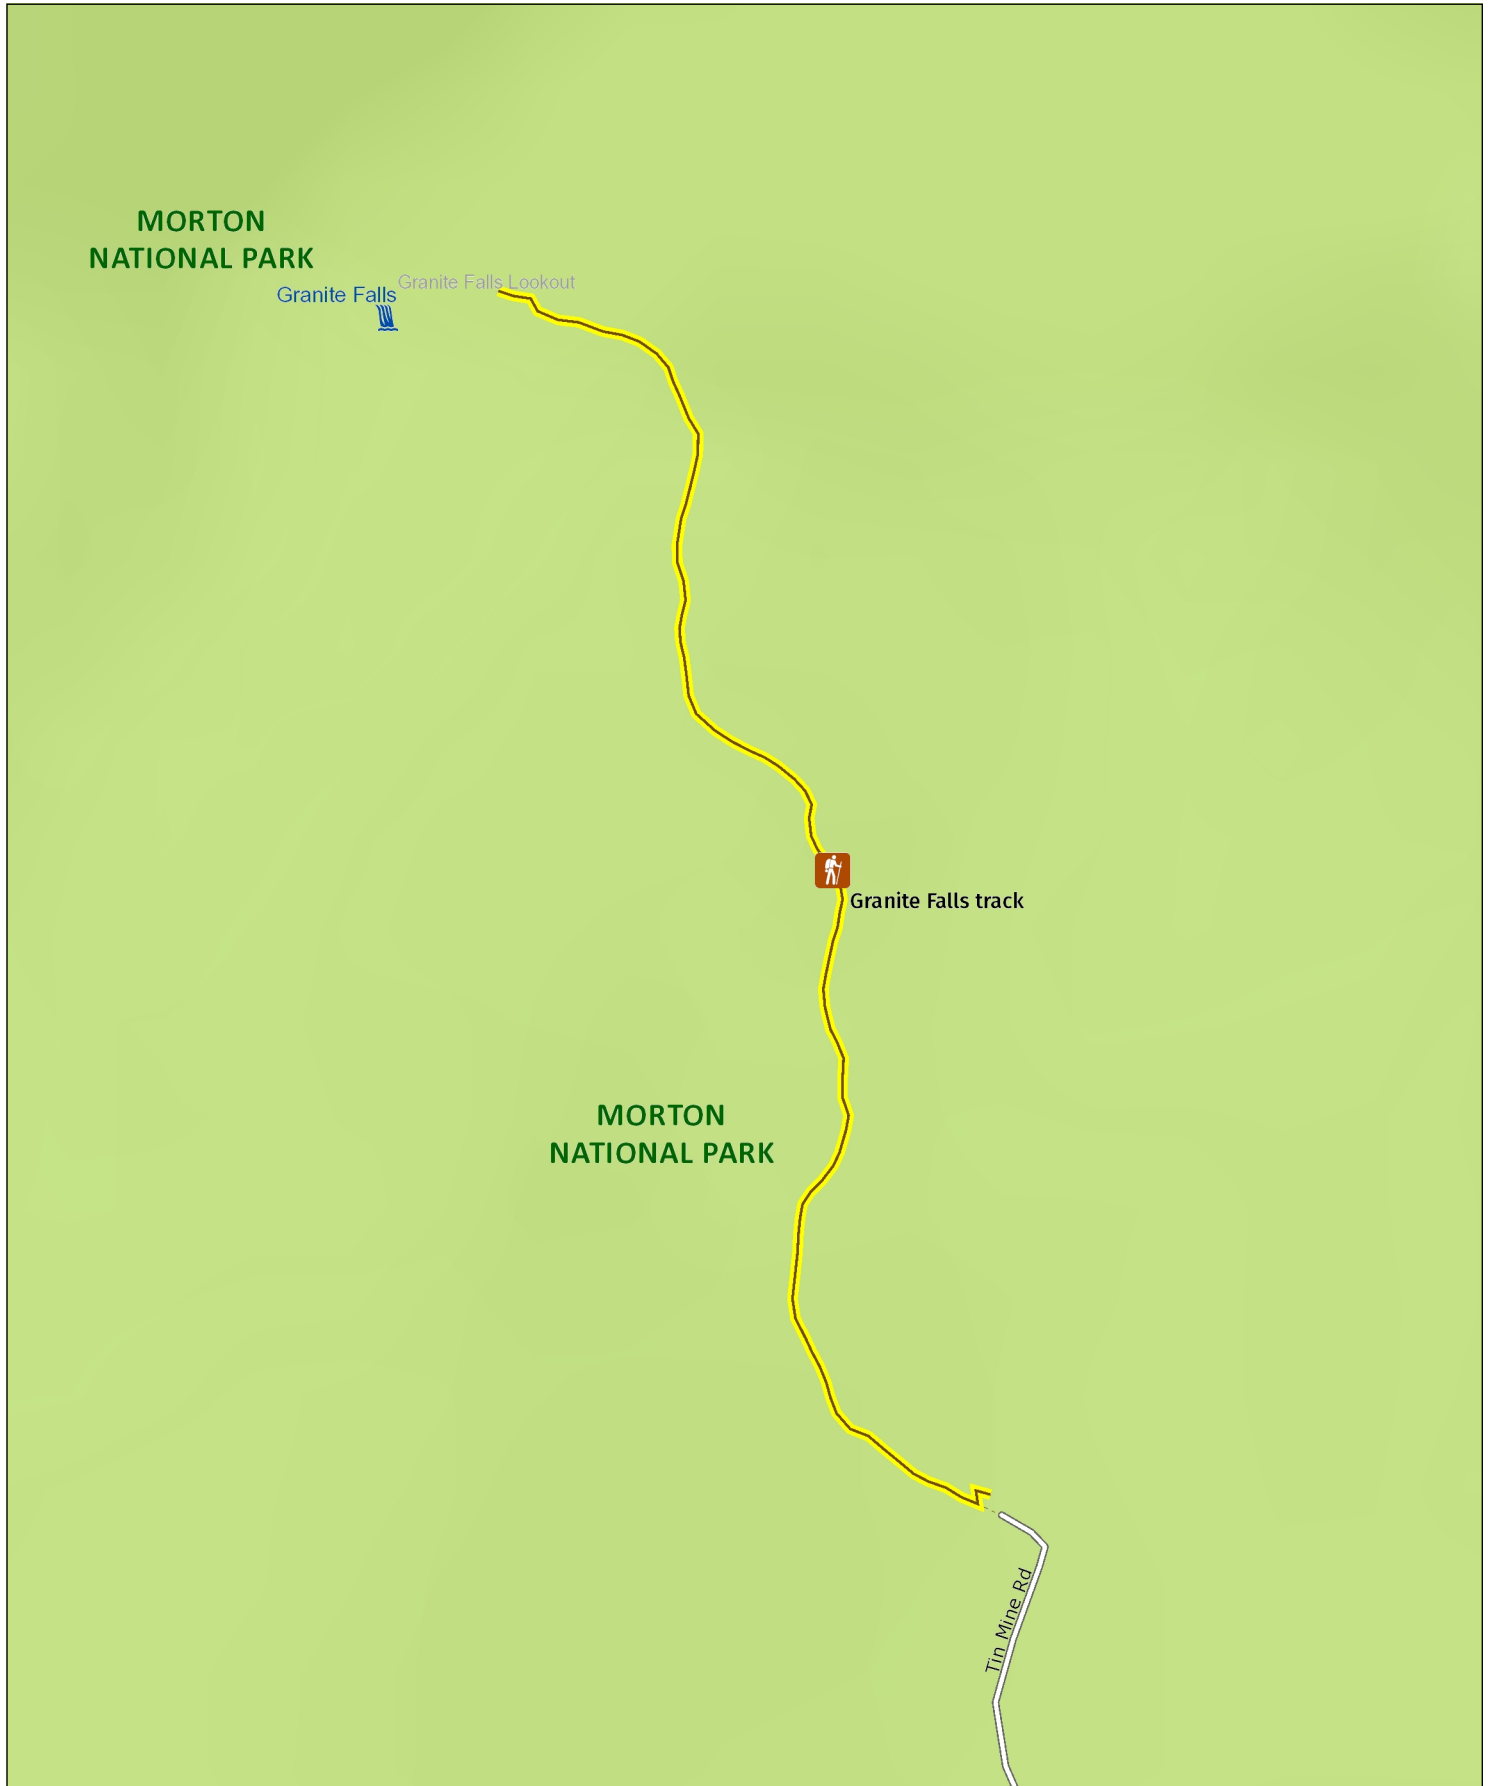

# Granite Falls walking track

Overview map

#### MAP INFORMATION

This map does not provide detailed information on topography, alerts or opening times and may not be suitable for some activities.  
Map Published: 02-Sep-2021