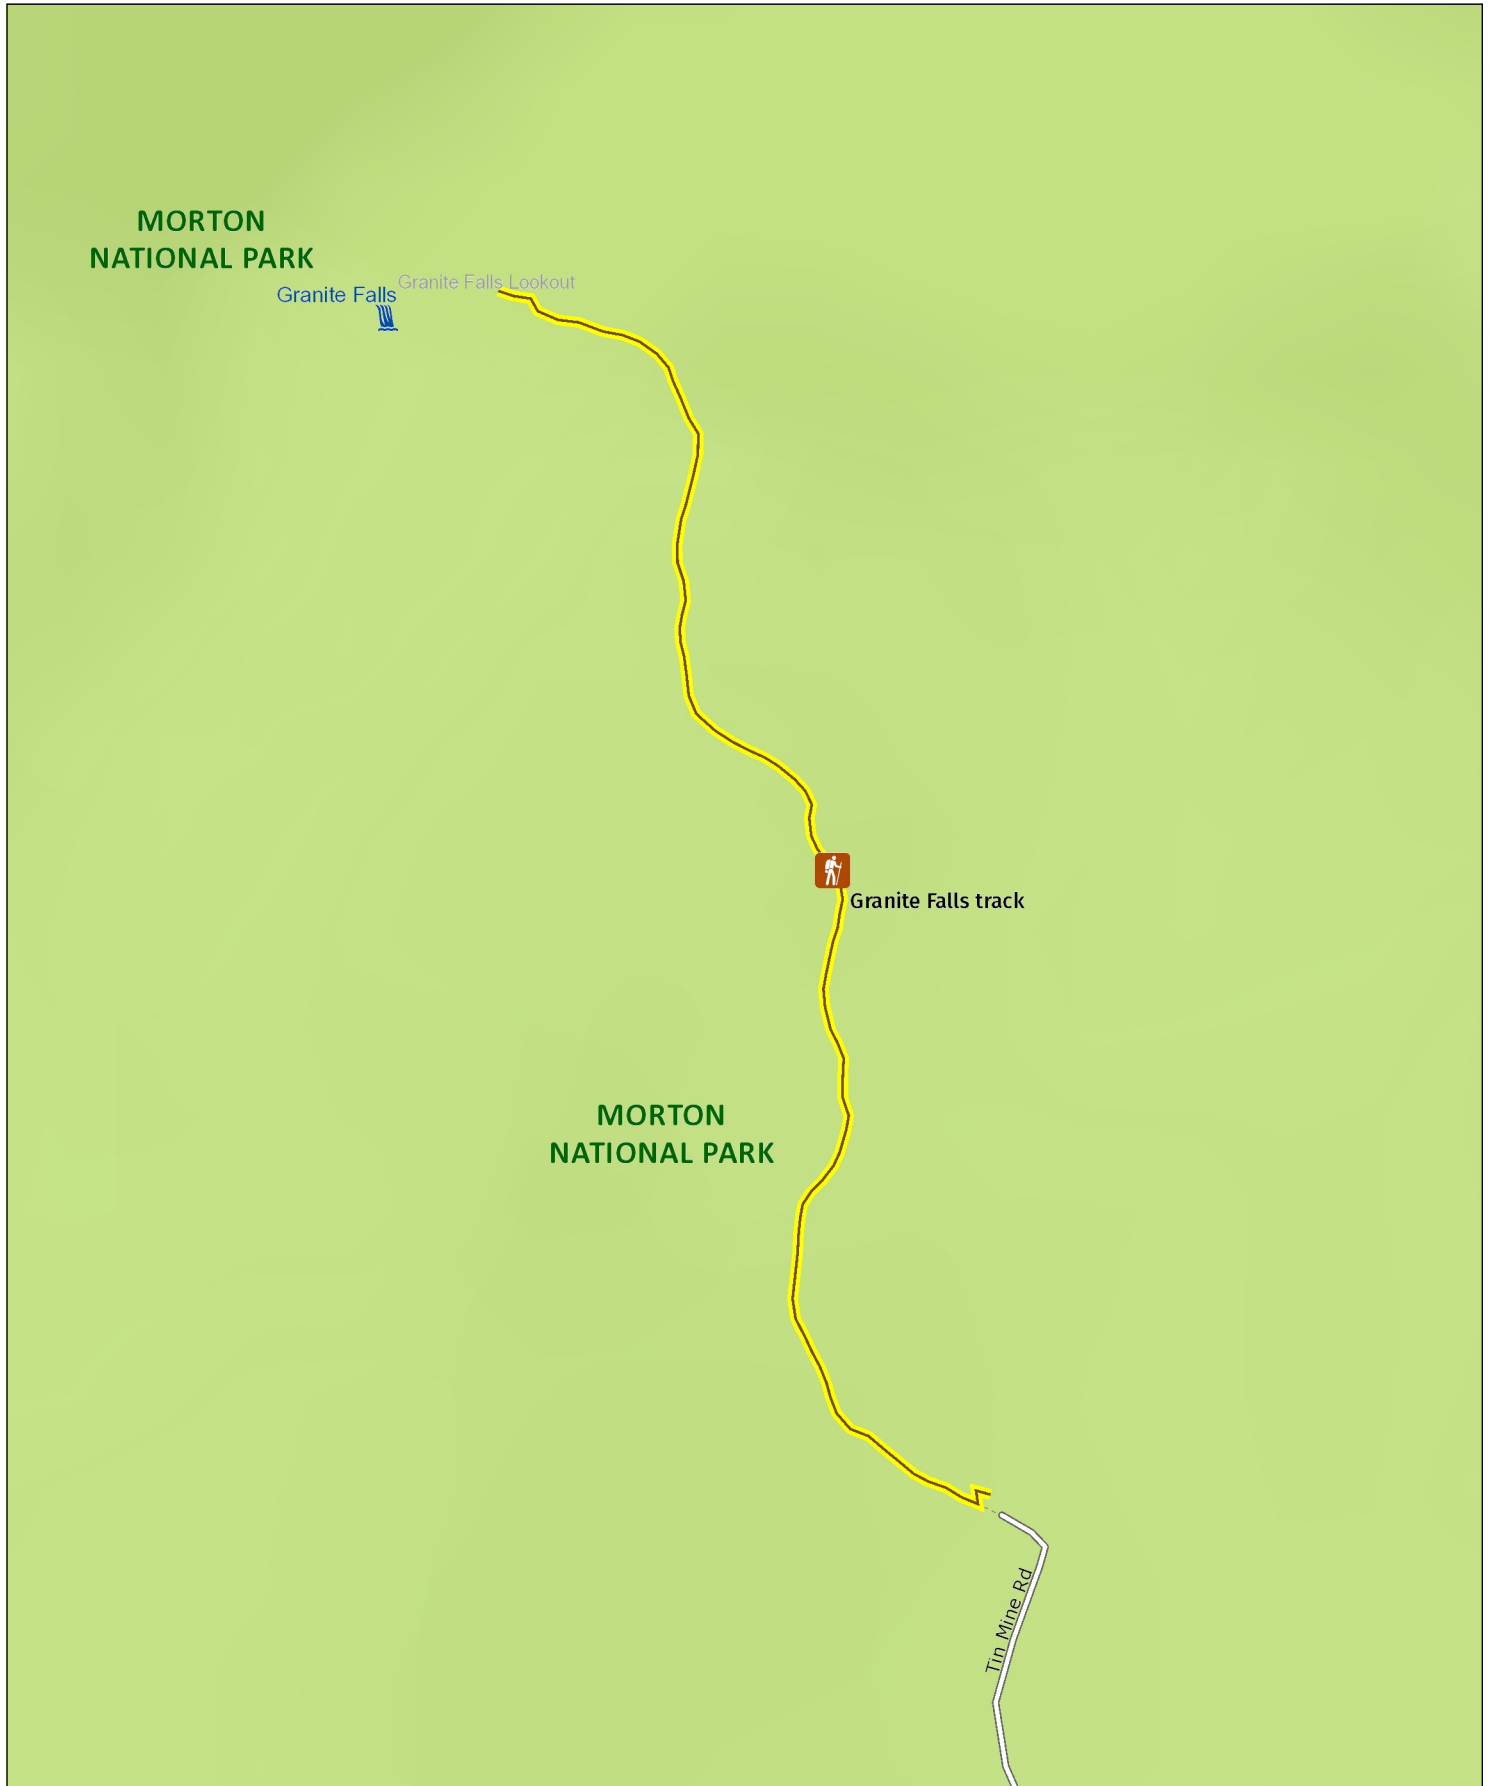

Granite Falls walking track

Overview map

MAP INFORMATION

This map does not provide detailed information on topography, alerts or opening times and may not be suitable for some activities.
Map Published: 16-Dec-2021