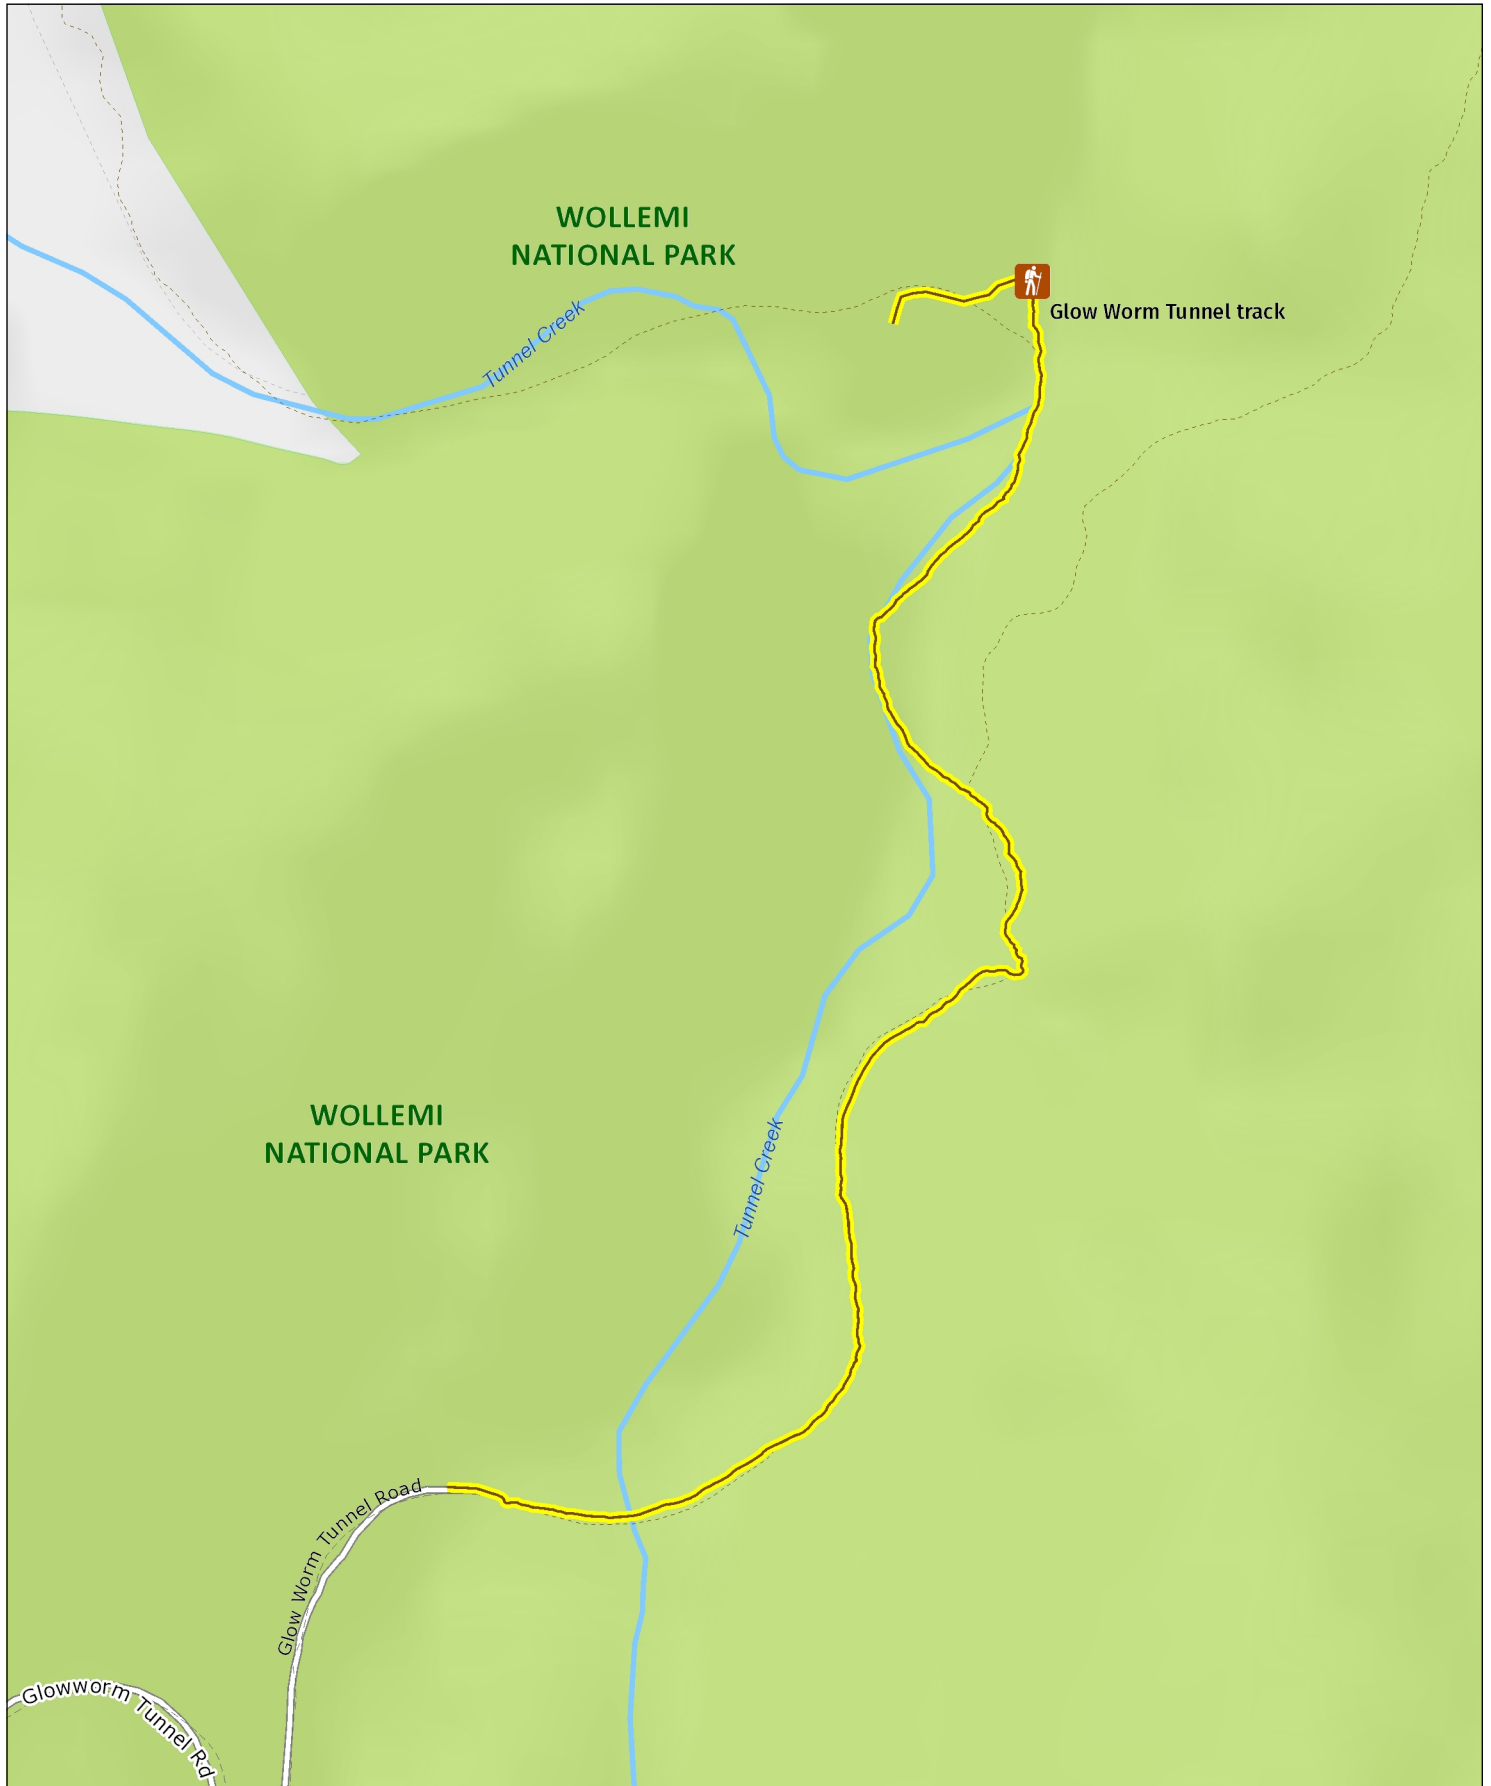

# Glow Worm Tunnel walking track

Overview map

**MAP INFORMATION**  
This map does not provide detailed information on topography, alerts or opening times and may not be suitable for some activities.  
Map Published: 17-Sep-2021