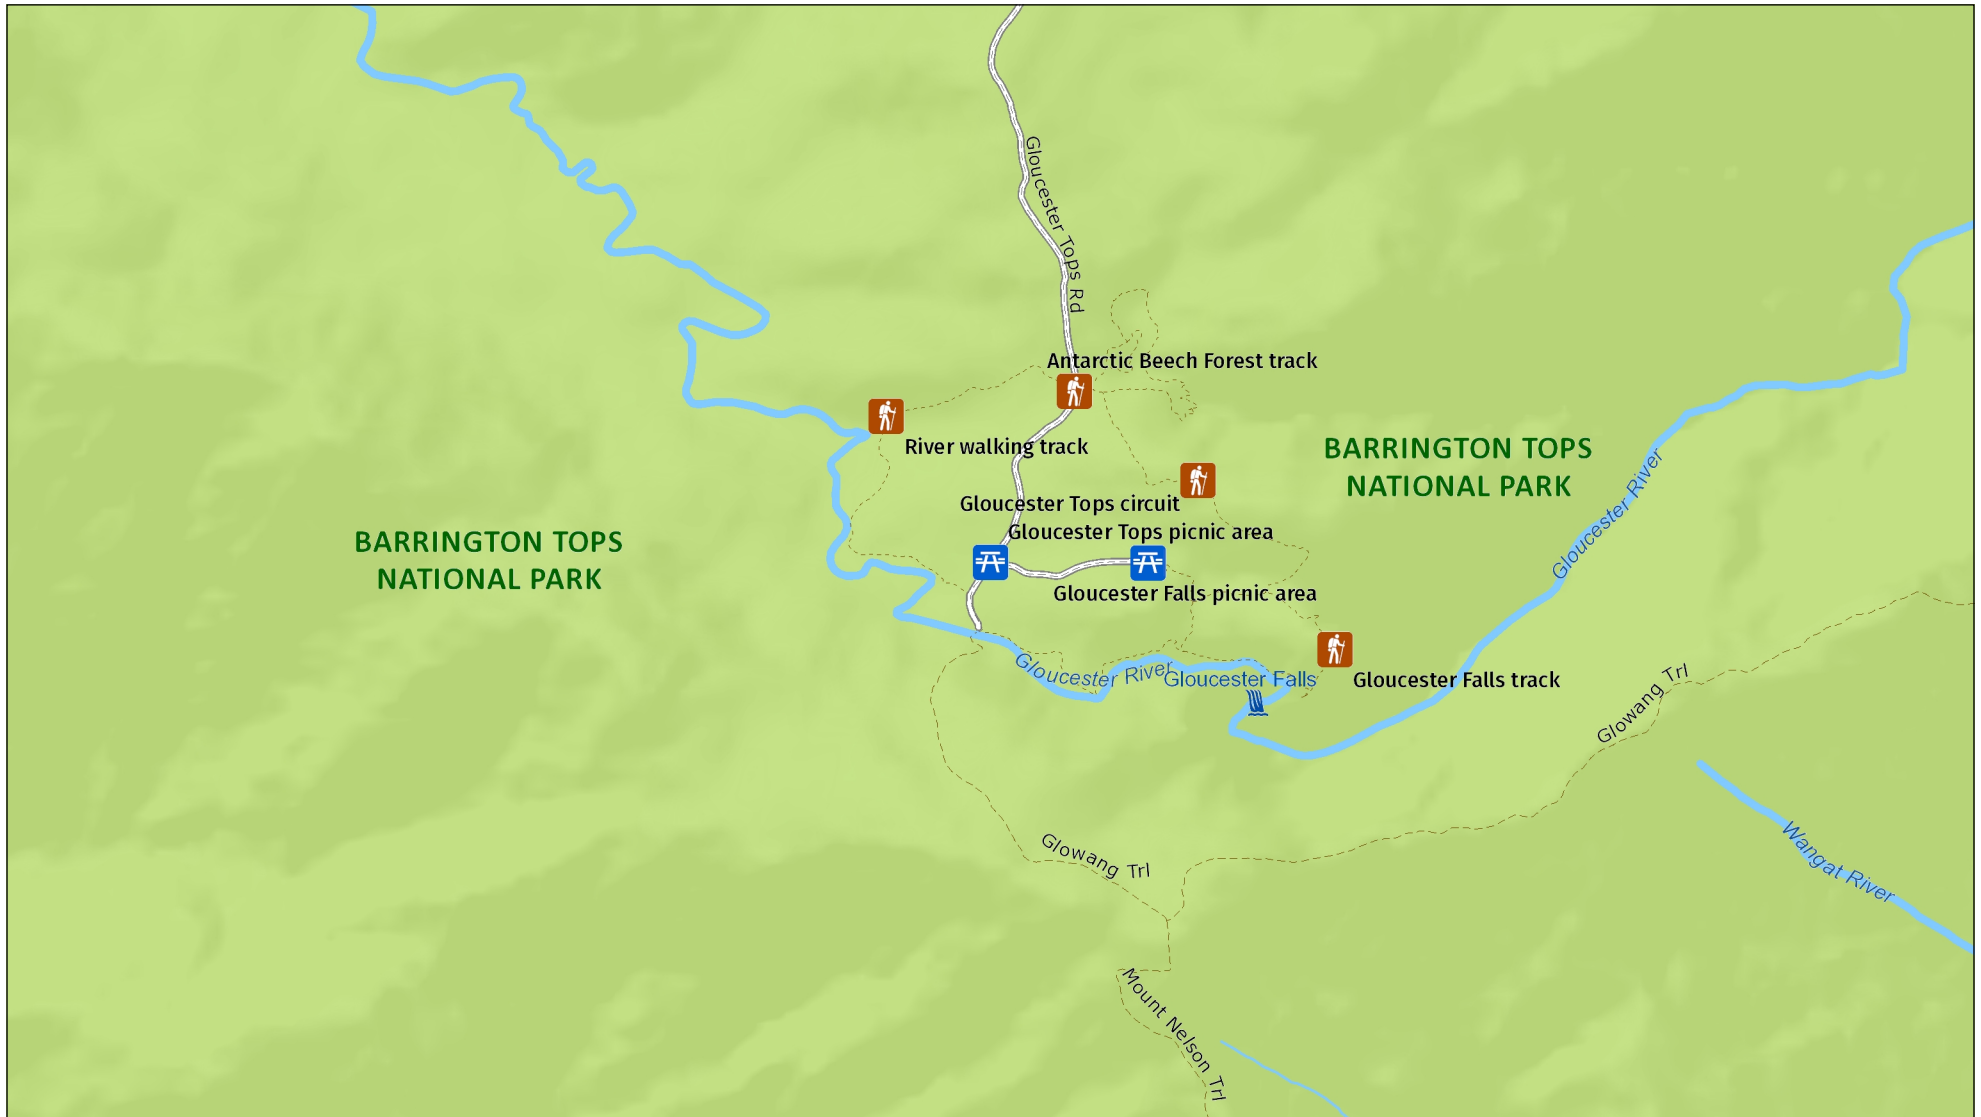

# Gloucester Tops picnic area

Overview map

**MAP INFORMATION**  
This map does not provide detailed information on topography, alerts or opening times and may not be suitable for some activities.  
Map Published: 08-Feb-2022