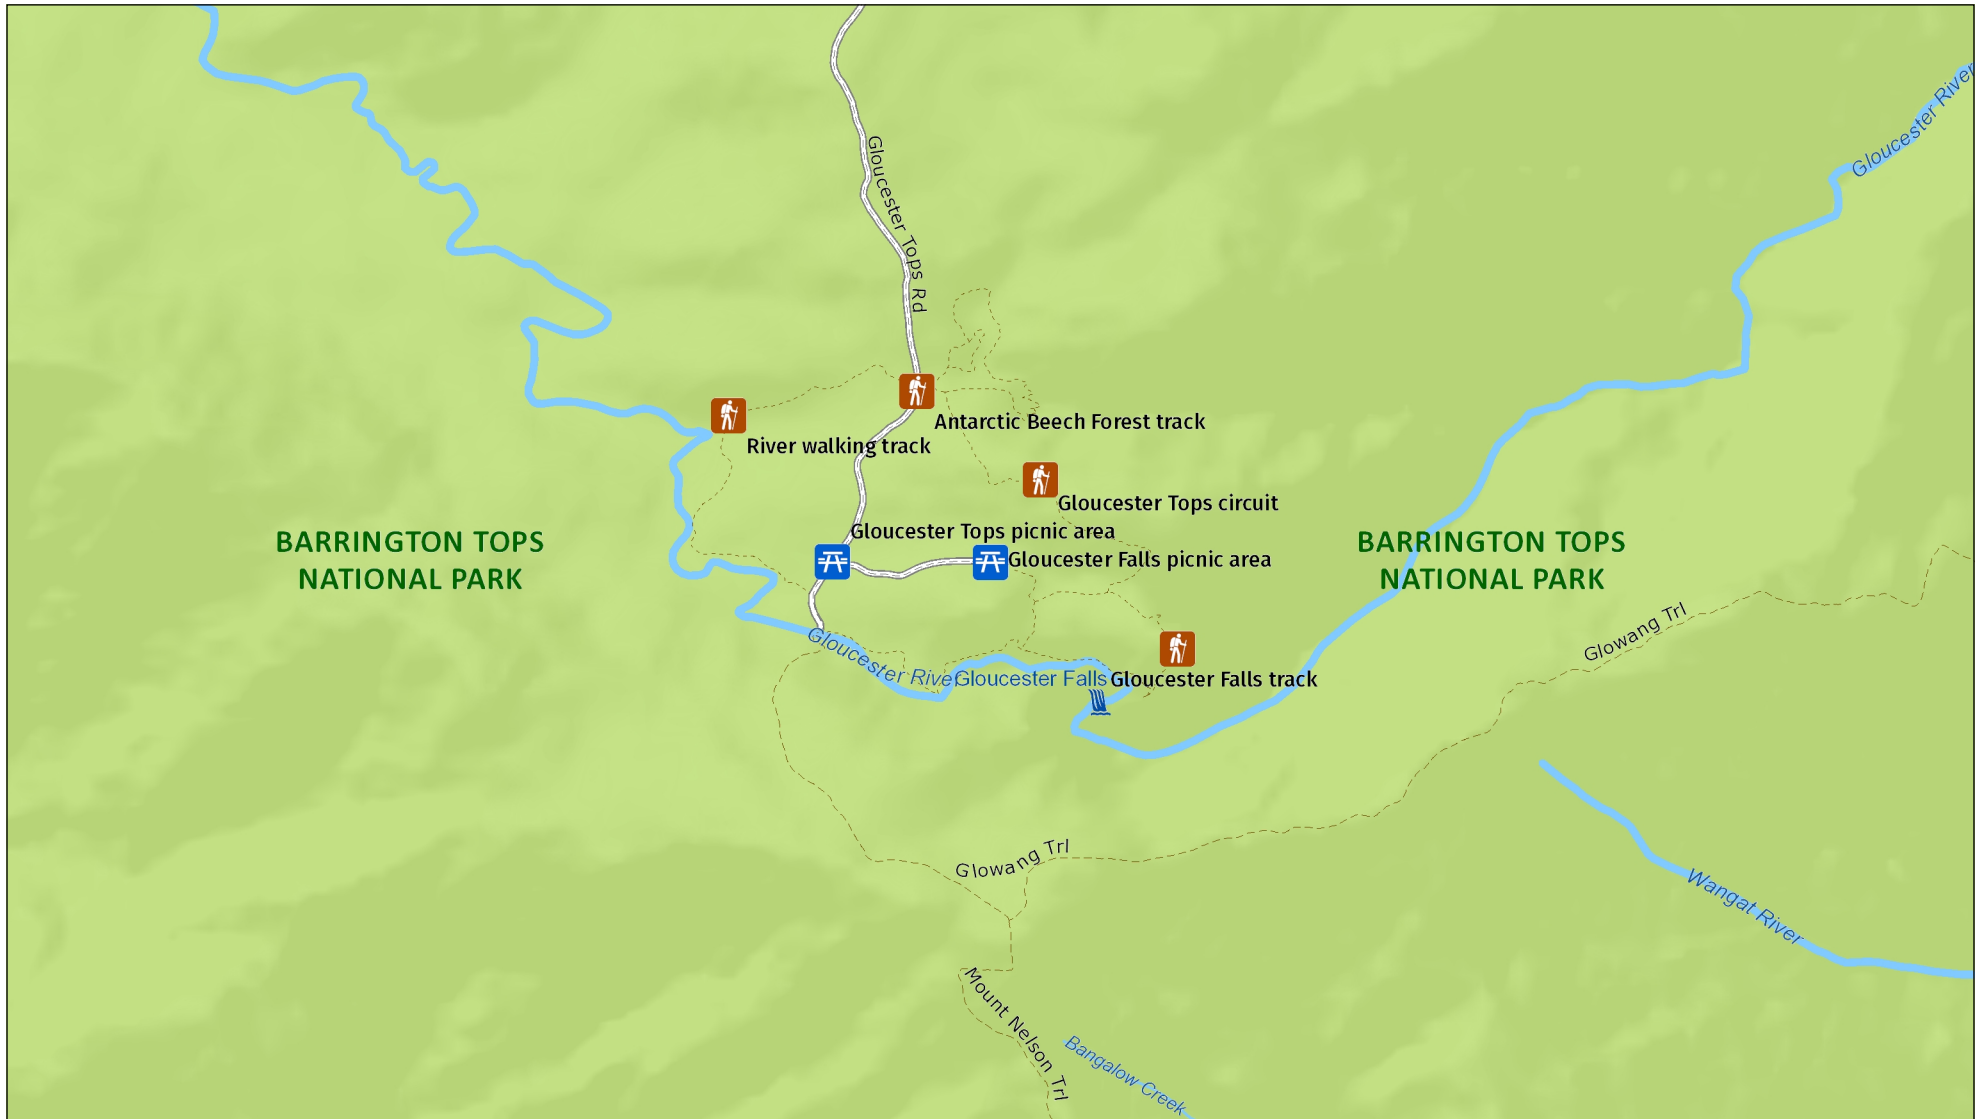

Gloucester Falls picnic area

Overview map

MAP INFORMATION
This map does not provide detailed information on topography, alerts or opening times and may not be suitable for some activities.
Map Published: 08-Feb-2022