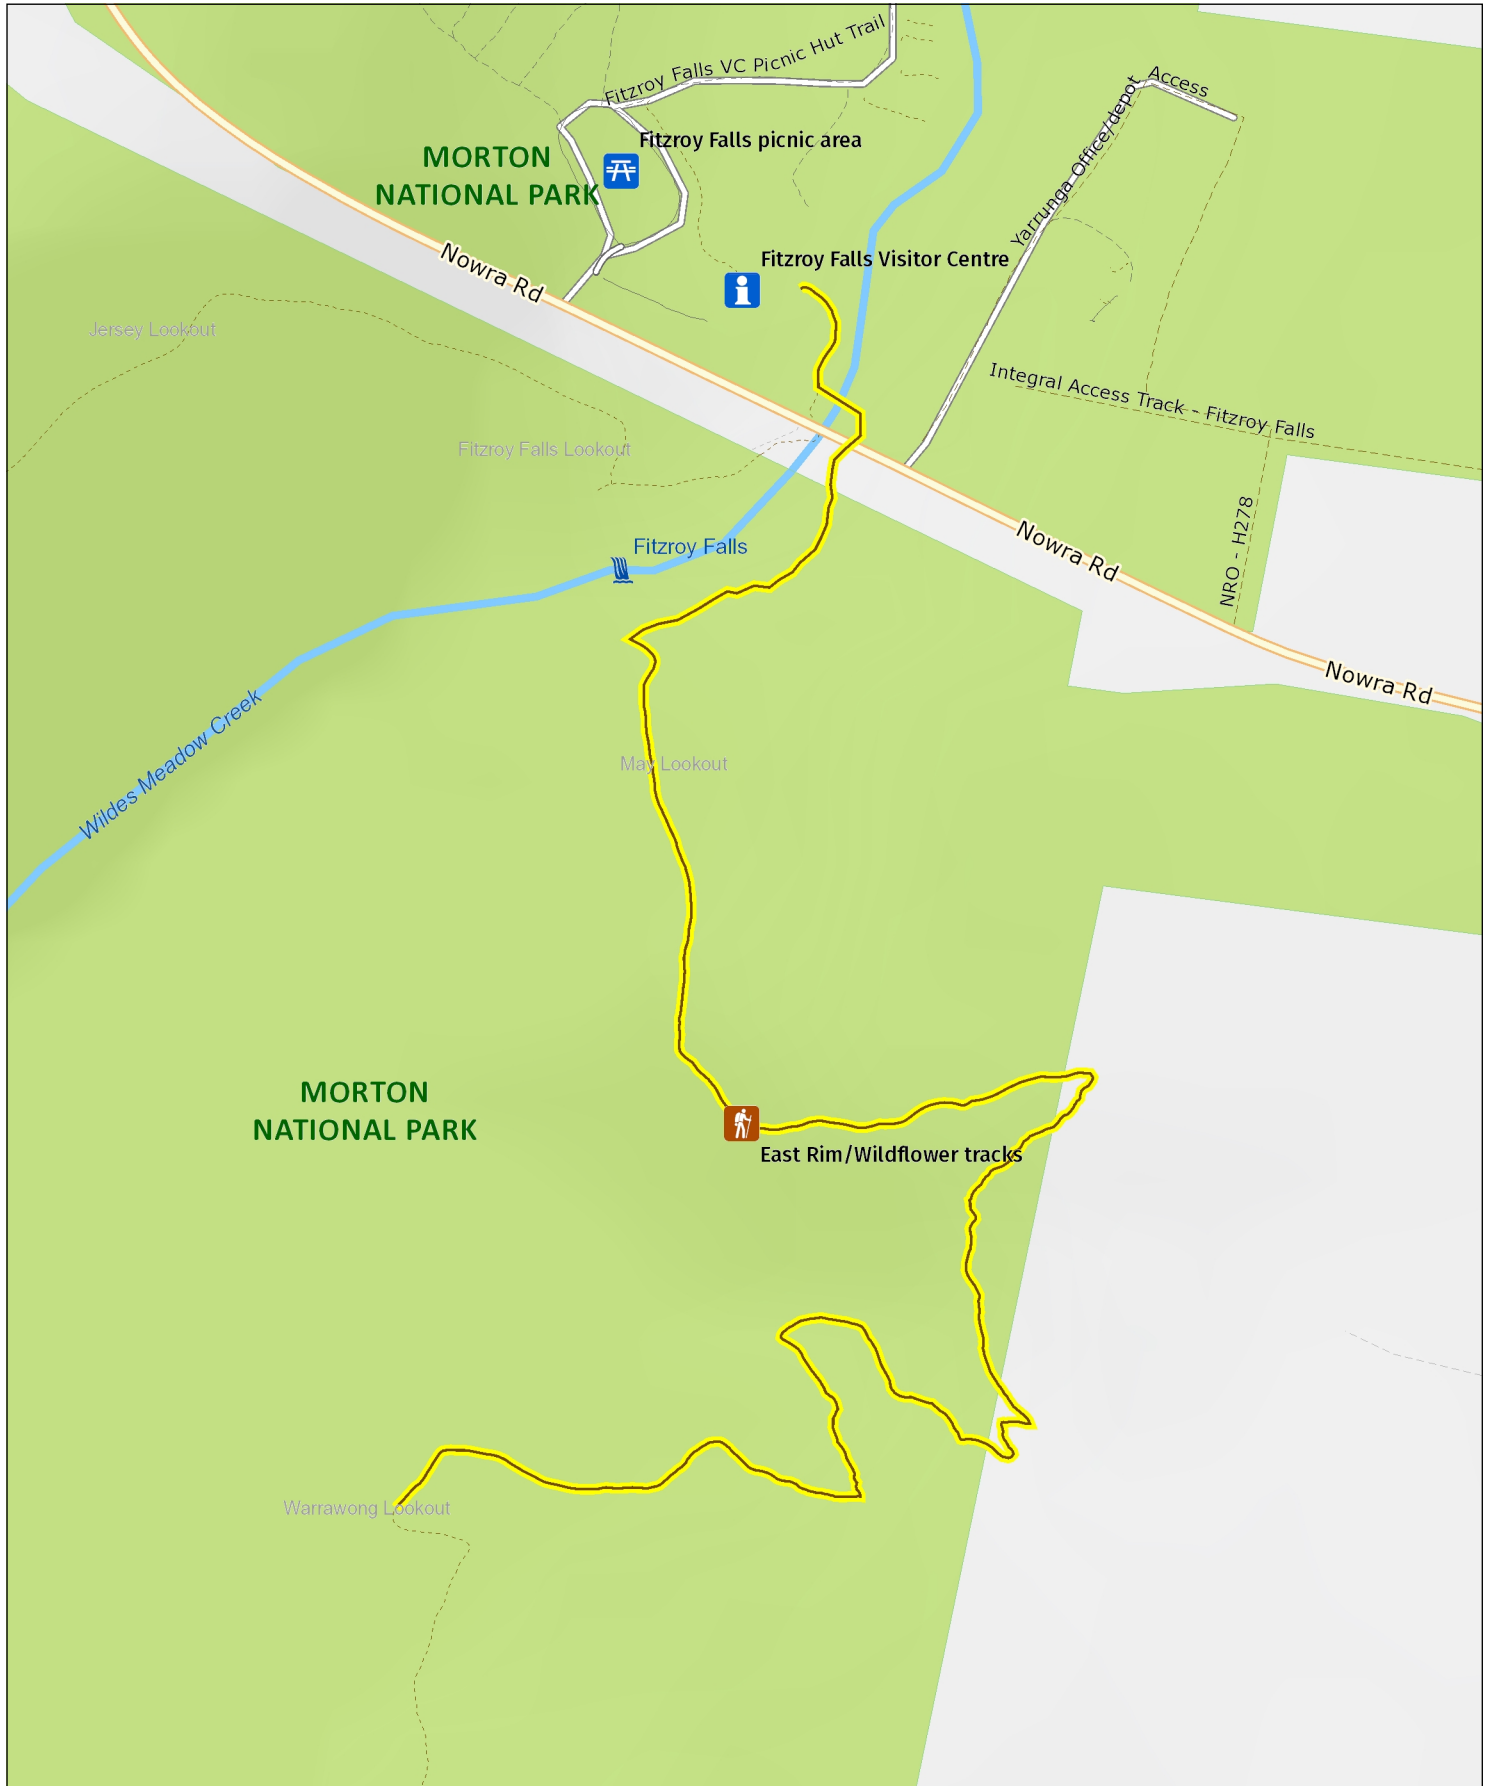

East Rim and Wildflower walking tracks

Overview map

MAP INFORMATION

This map does not provide detailed information on topography, alerts or opening times and may not be suitable for some activities.
Map Published: 02-Sep-2021