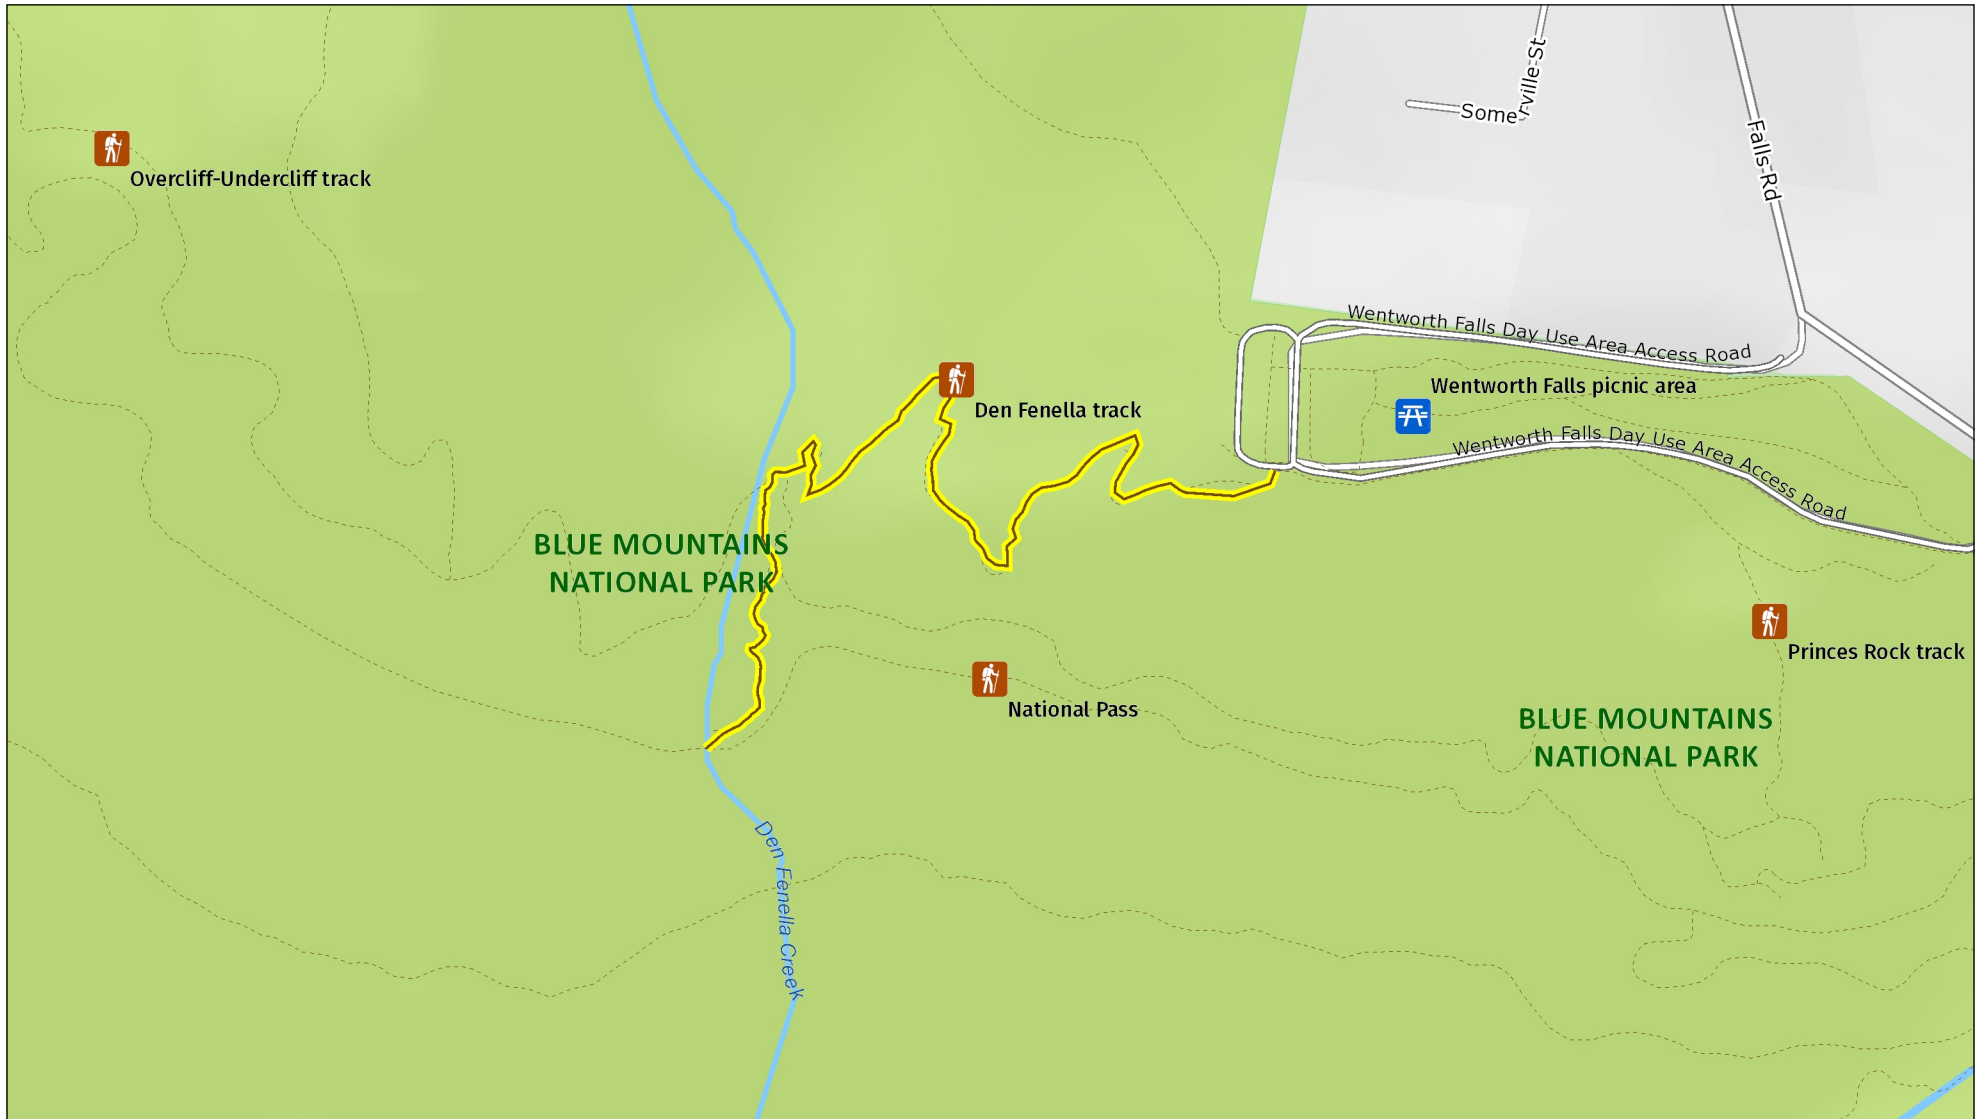

Den Fenella walking track

Overview map

MAP INFORMATION
This map does not provide detailed information on topography, alerts or opening times and may not be suitable for some activities.
Map Published: 04-Feb-2022