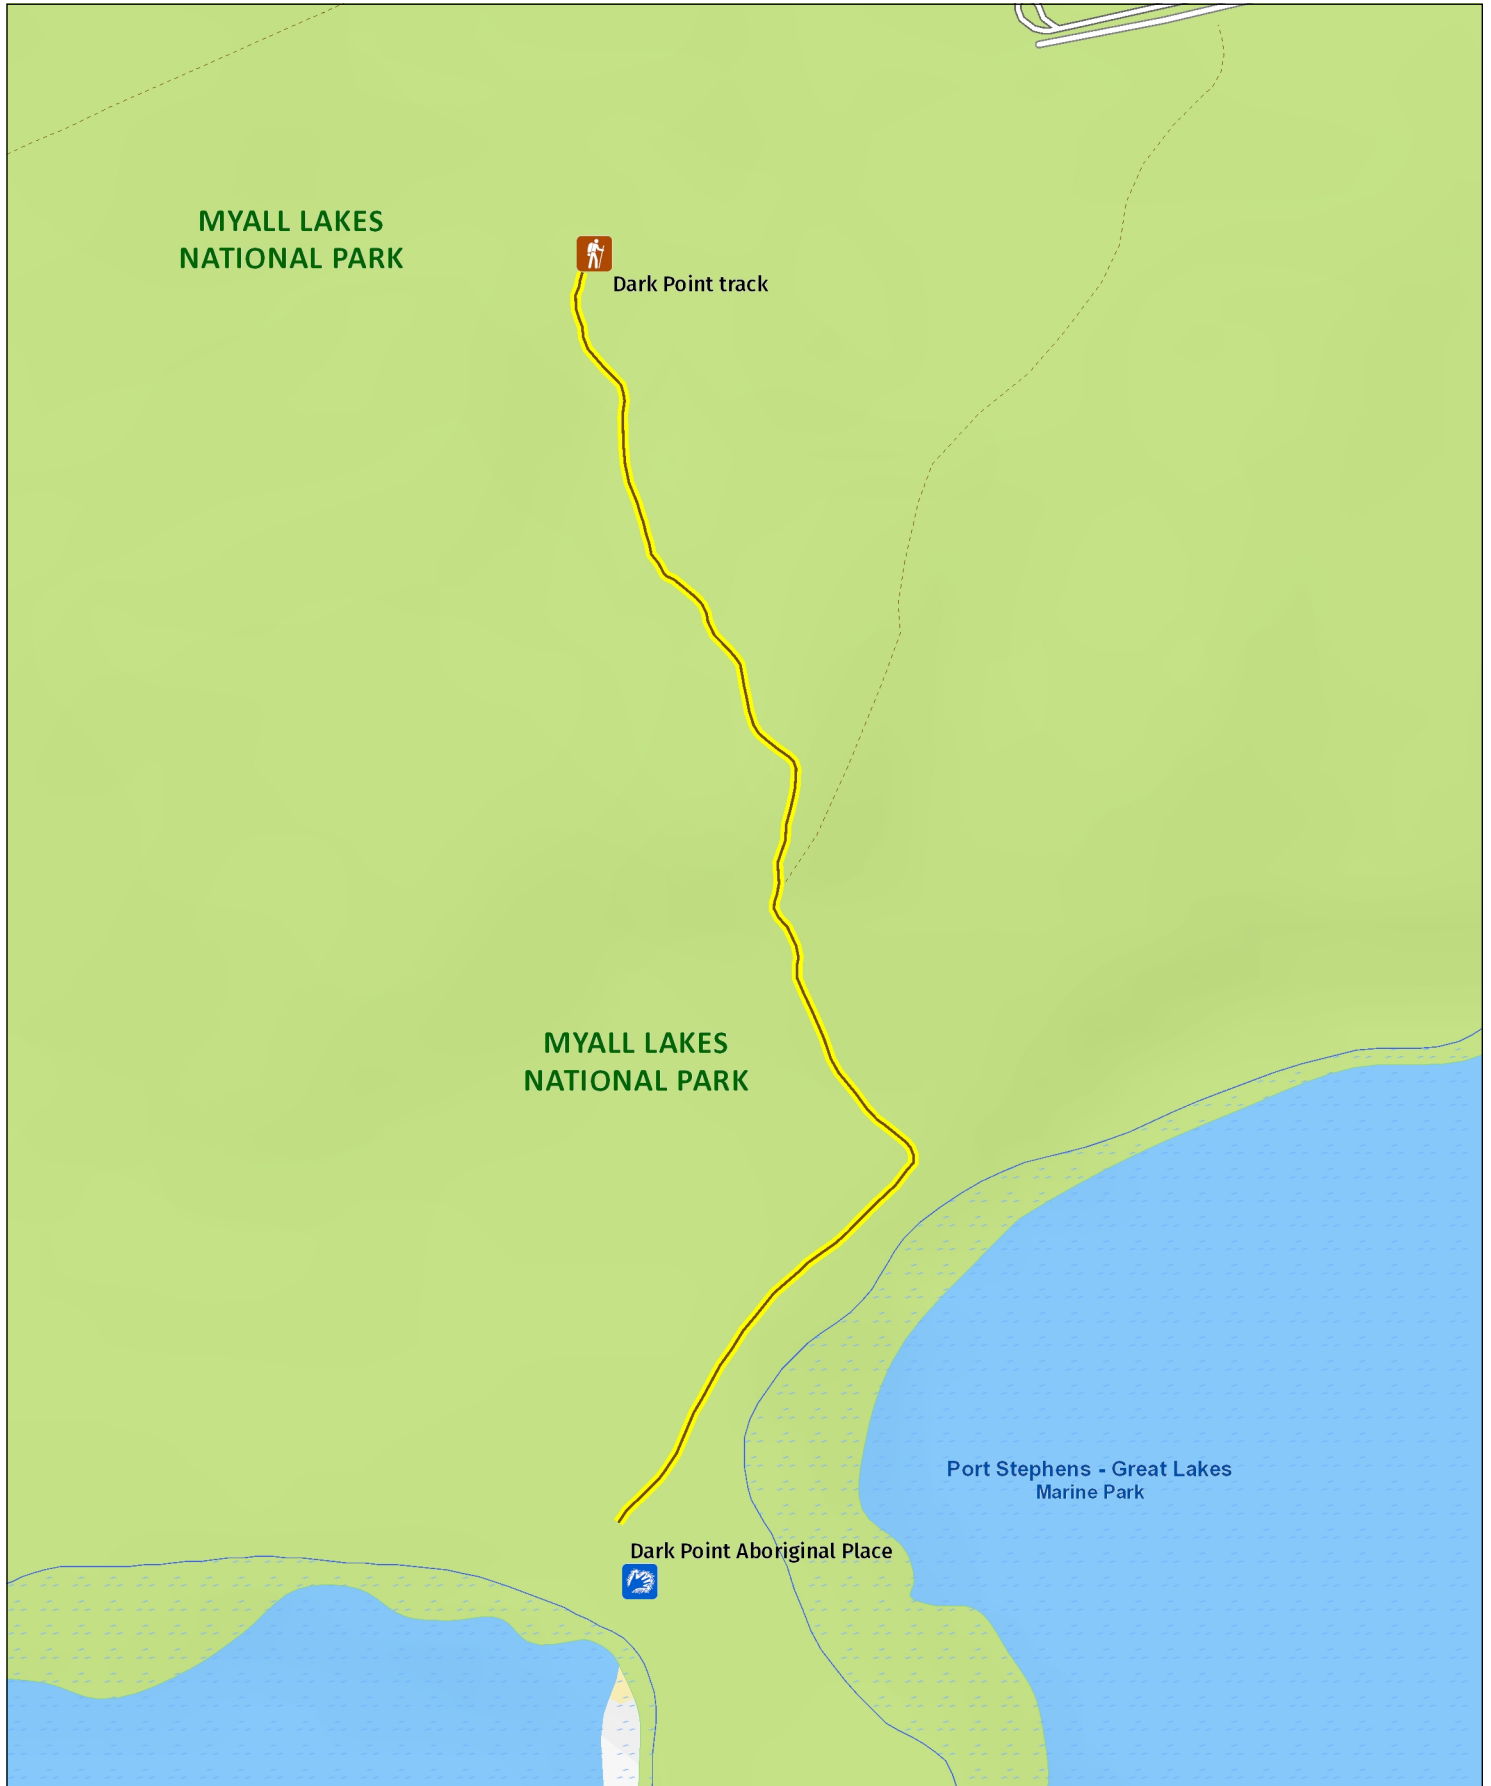

Dark Point walking track

Overview map

MAP INFORMATION

This map does not provide detailed information on topography, alerts or opening times and may not be suitable for some activities.
Map Published: 07-Sep-2021