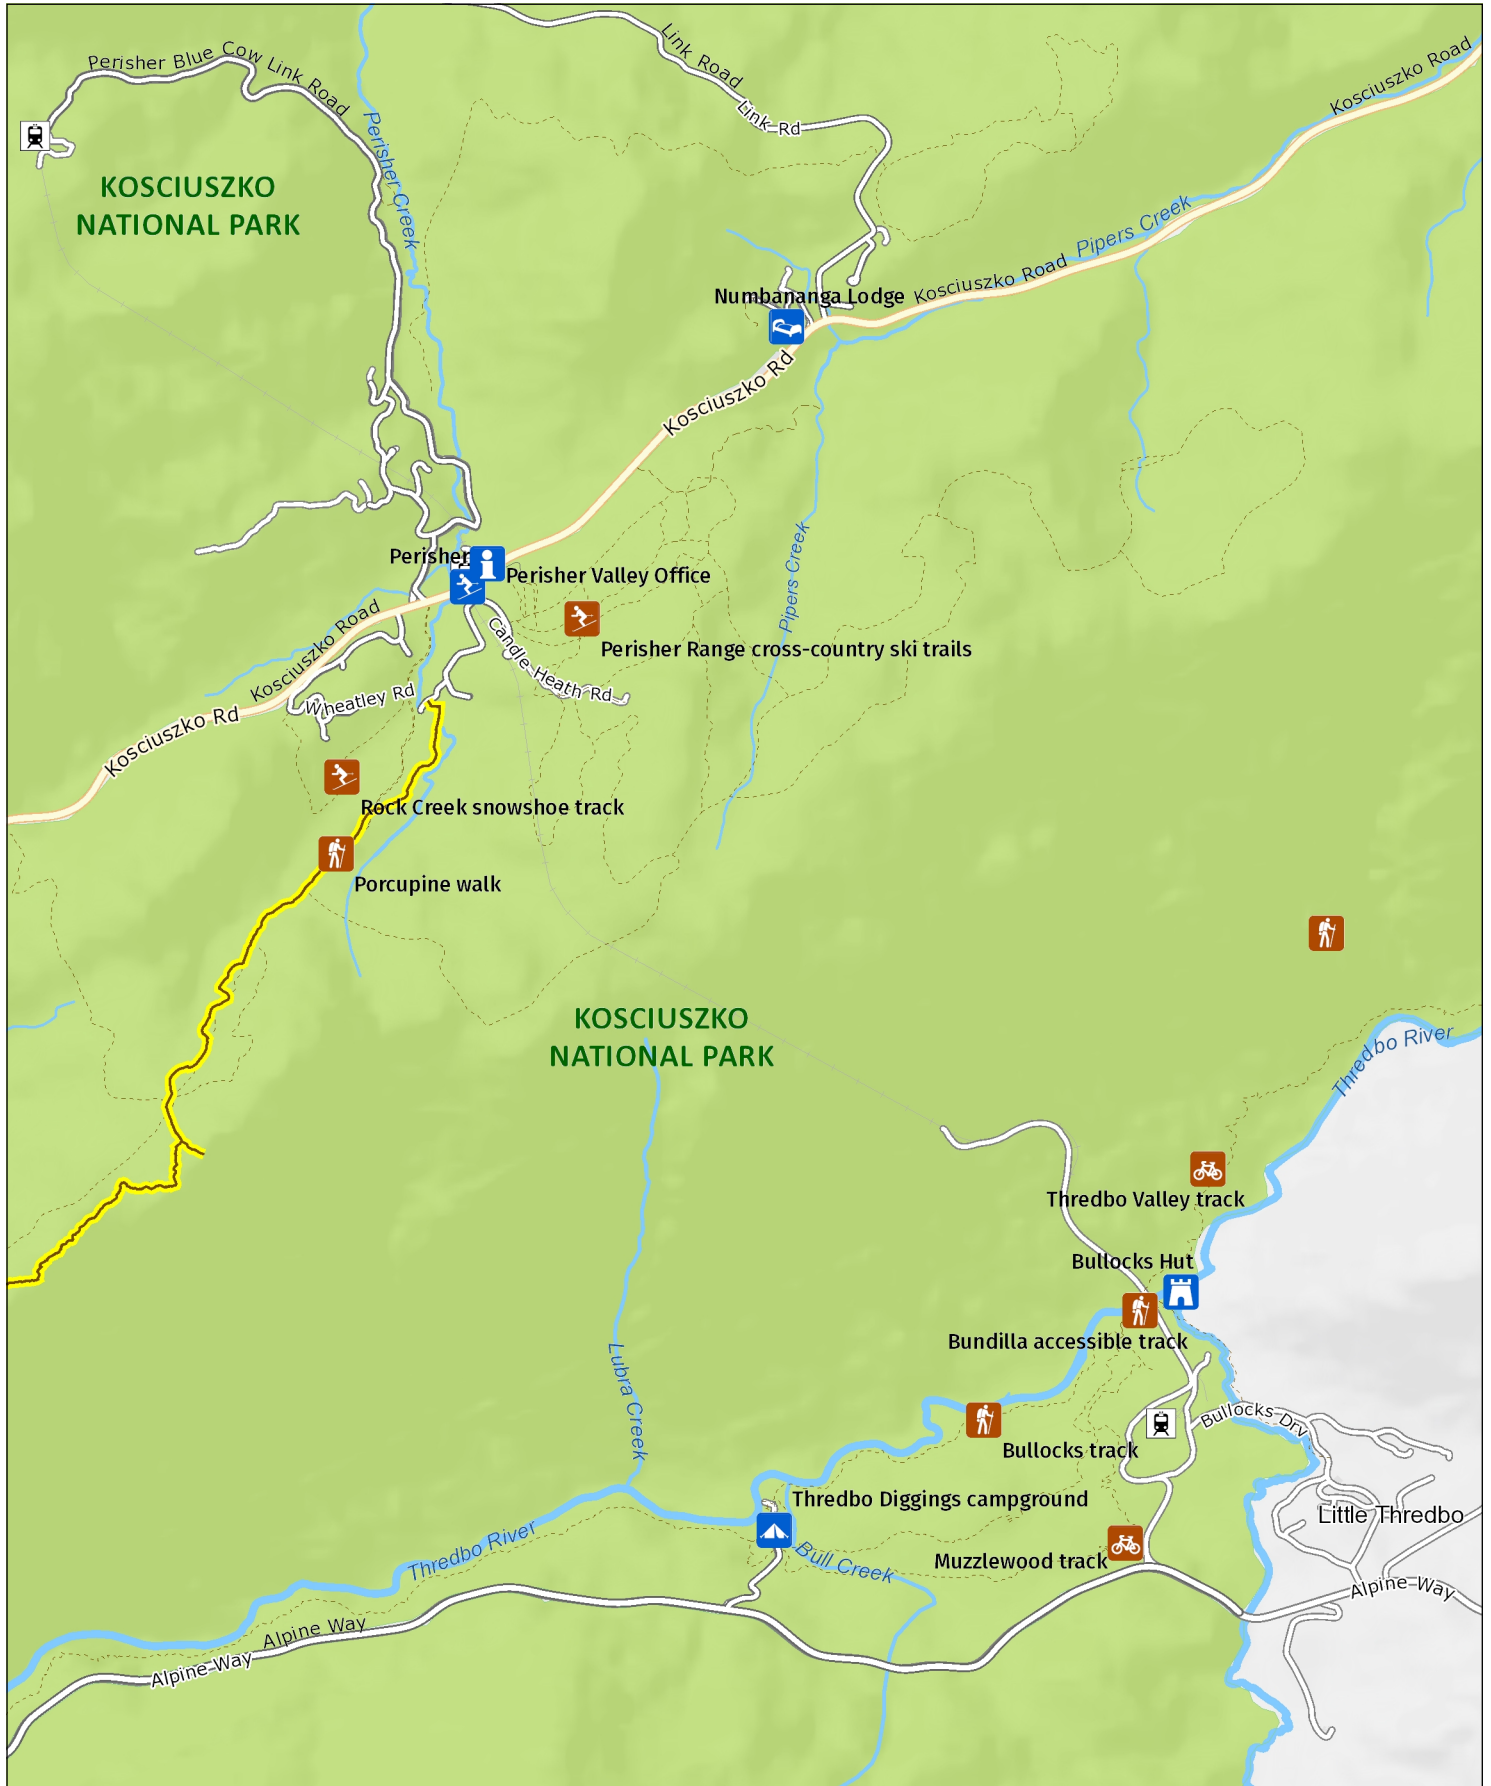

Charlotte Pass Village to Perisher Valley walk

Detail: Charlotte Pass area

MAP INFORMATION

This map does not provide detailed information on topography, alerts or opening times and may not be suitable for some activities.

Map Published: 08-Apr-2024

Charlotte Pass Village to Perisher Valley walk

Detail: Perisher and Bullocks Flat

MAP INFORMATION
This map does not provide detailed information on topography, alerts or opening times and may not be suitable for some activities.
Map Published: 08-Apr-2024

 Feature Park/section	 Other NPWS reserve	 Mount/Peak/Hill	 Waterfall
 Track	 Management trail (no motor vehicle access)	 Motorway	 Primary road
 Arterial road	 Sub-arterial road	 Distributor road	 Local road
 Sealed road	 Unsealed road	 Feature route	 Railway
 Watercourse	 Waterbody	 Marine Park/ Aquatic Reserve	 Firearms range/ Danger area
Attractions and activities		Facilities	
 Aboriginal site	 Adventure sports location	 Accommodation	 Train station
 Birdwatching spot	 Boating location	 Boat ramp	 Bus station
 Campground	 Canoe/Kayak location	 Café/kiosk	 Ferry wharf
 Cave entrance	 Fishing spot	 Education centre	 Airport
 Historic site	 Lookout	 Picnic area	Warnings
 Snow sports facility	 Surfing spot	 Venue	 Gate – may be locked
 Swimming spot	 Visitor centre		 Warning
 Canoe/Kayak route	 Car touring route		
 Cycling trail	 Horse riding trail		
 Snow trail	 Walking track		
 4WD touring route			

Photo: Mount Kaputar National Park (Simone Cottrell/DFIE)

Explore the NSW
National Parks
 app

Download your next adventure

Get GPS-enabled maps and information on over 225 national parks in the NSW National Parks app. Download a park to navigate its map without an internet connection.