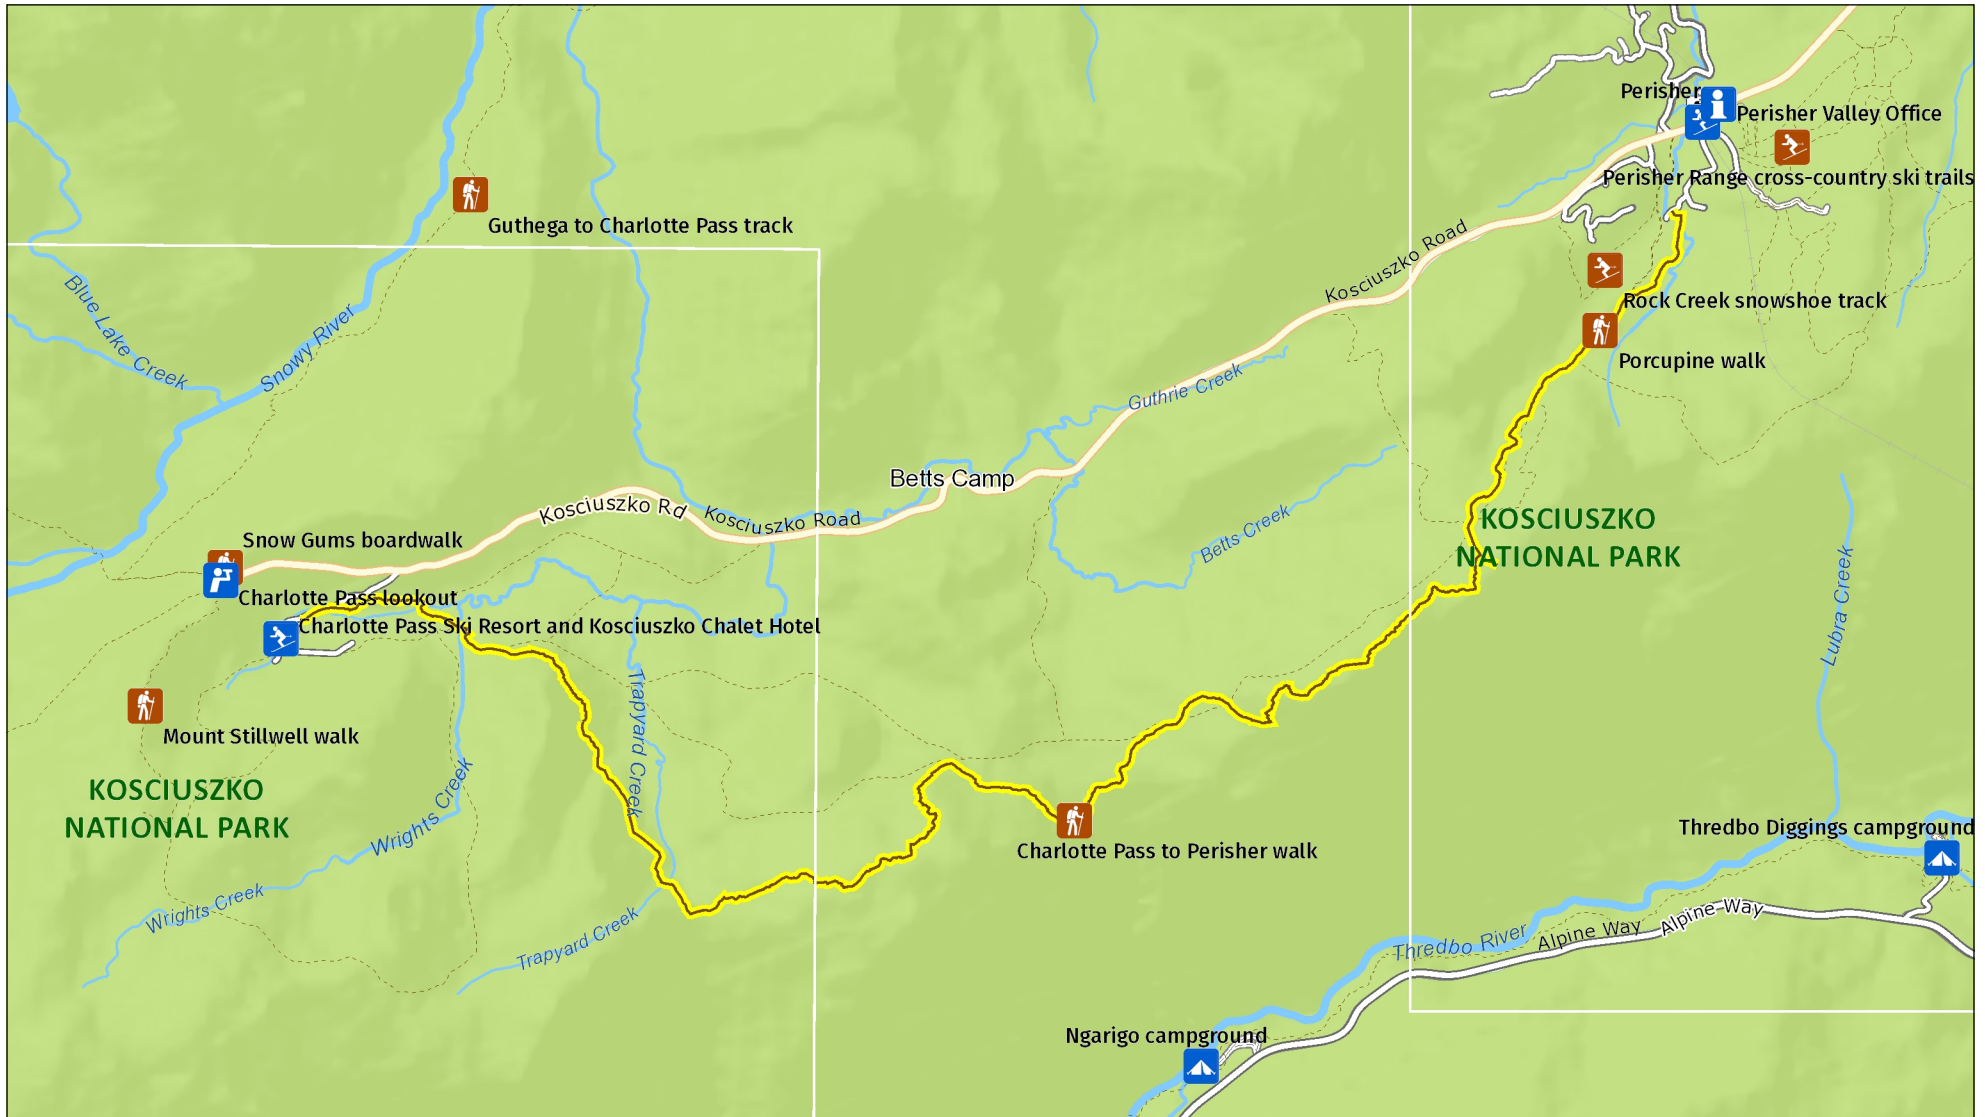

Charlotte Pass Village to Perisher Valley walk

Overview map

MAP INFORMATION
This map does not provide detailed information on topography, alerts or opening times and may not be suitable for some activities.
Map Published: 08-Apr-2024

Charlotte Pass Village to Perisher Valley walk

Detail: Charlotte Pass area

MAP INFORMATION

This map does not provide detailed information on topography, alerts or opening times and may not be suitable for some activities.

Map Published: 08-Apr-2024

Charlotte Pass Village to Perisher Valley walk

Detail: Perisher and Bullocks Flat

MAP INFORMATION
This map does not provide detailed information on topography, alerts or opening times and may not be suitable for some activities.
Map Published: 08-Apr-2024

 Feature Park/section	 Other NPWS reserve	 Mount/Peak/Hill	 Waterfall
 Track	 Management trail (no motor vehicle access)	 Motorway	 Primary road
 Arterial road	 Sub-arterial road	 Distributor road	 Local road
 Sealed road	 Unsealed road	 Feature route	 Railway
 Watercourse	 Waterbody	 Marine Park/ Aquatic Reserve	 Firearms range/ Danger area
Attractions and activities		Facilities	
 Aboriginal site	 Adventure sports location	 Accommodation	 Train station
 Birdwatching spot	 Boating location	 Boat ramp	 Bus station
 Campground	 Canoe/Kayak location	 Café/kiosk	 Ferry wharf
 Cave entrance	 Fishing spot	 Education centre	 Airport
 Historic site	 Lookout	 Picnic area	Warnings
 Snow sports facility	 Surfing spot	 Venue	 Gate – may be locked
 Swimming spot	 Visitor centre		 Warning
 Canoe/Kayak route	 Car touring route		
 Cycling trail	 Horse riding trail		
 Snow trail	 Walking track		
 4WD touring route			