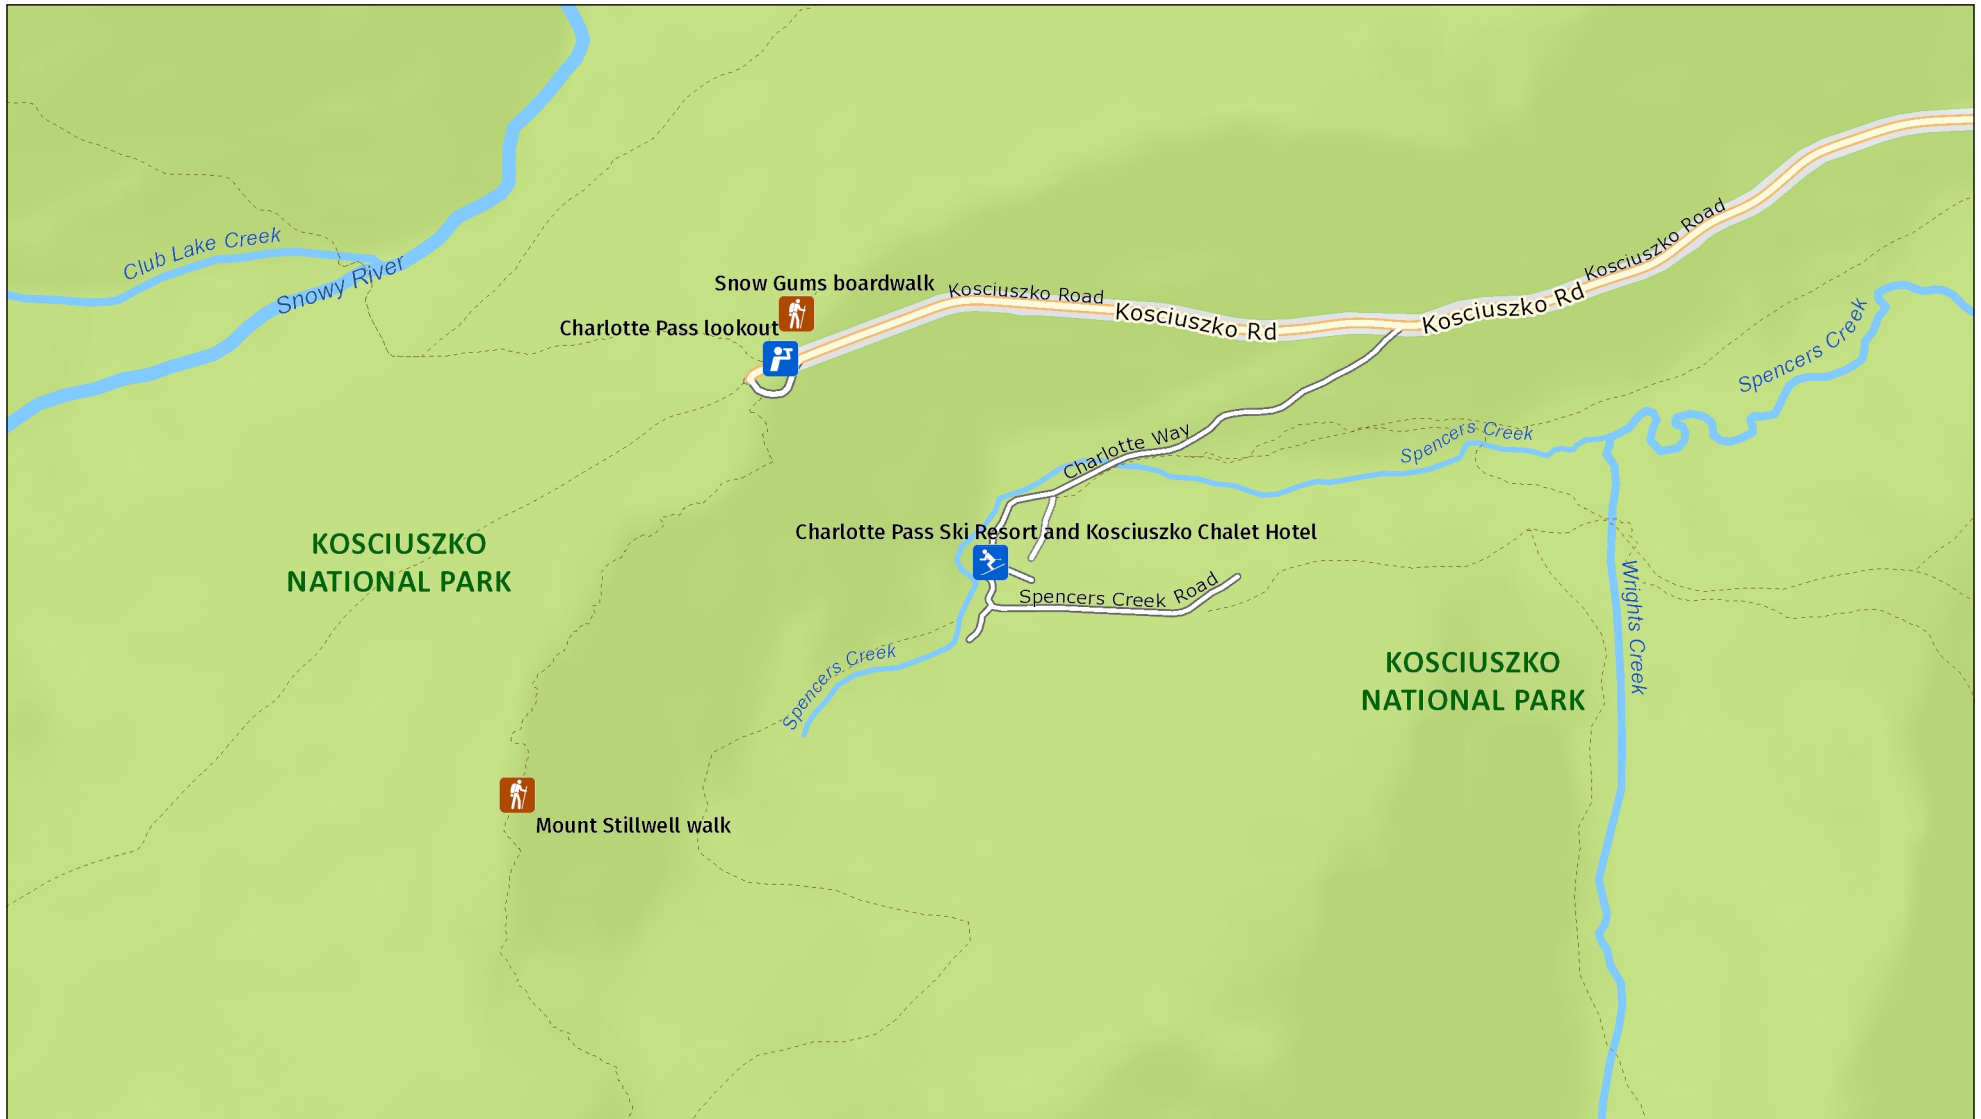

# Charlotte Pass Ski Resort and Kosciuszko Chalet Hotel

Overview map

**MAP INFORMATION**  
This map does not provide detailed information on topography, alerts or opening times and may not be suitable for some activities.  
Map Published: 09-Jul-2024