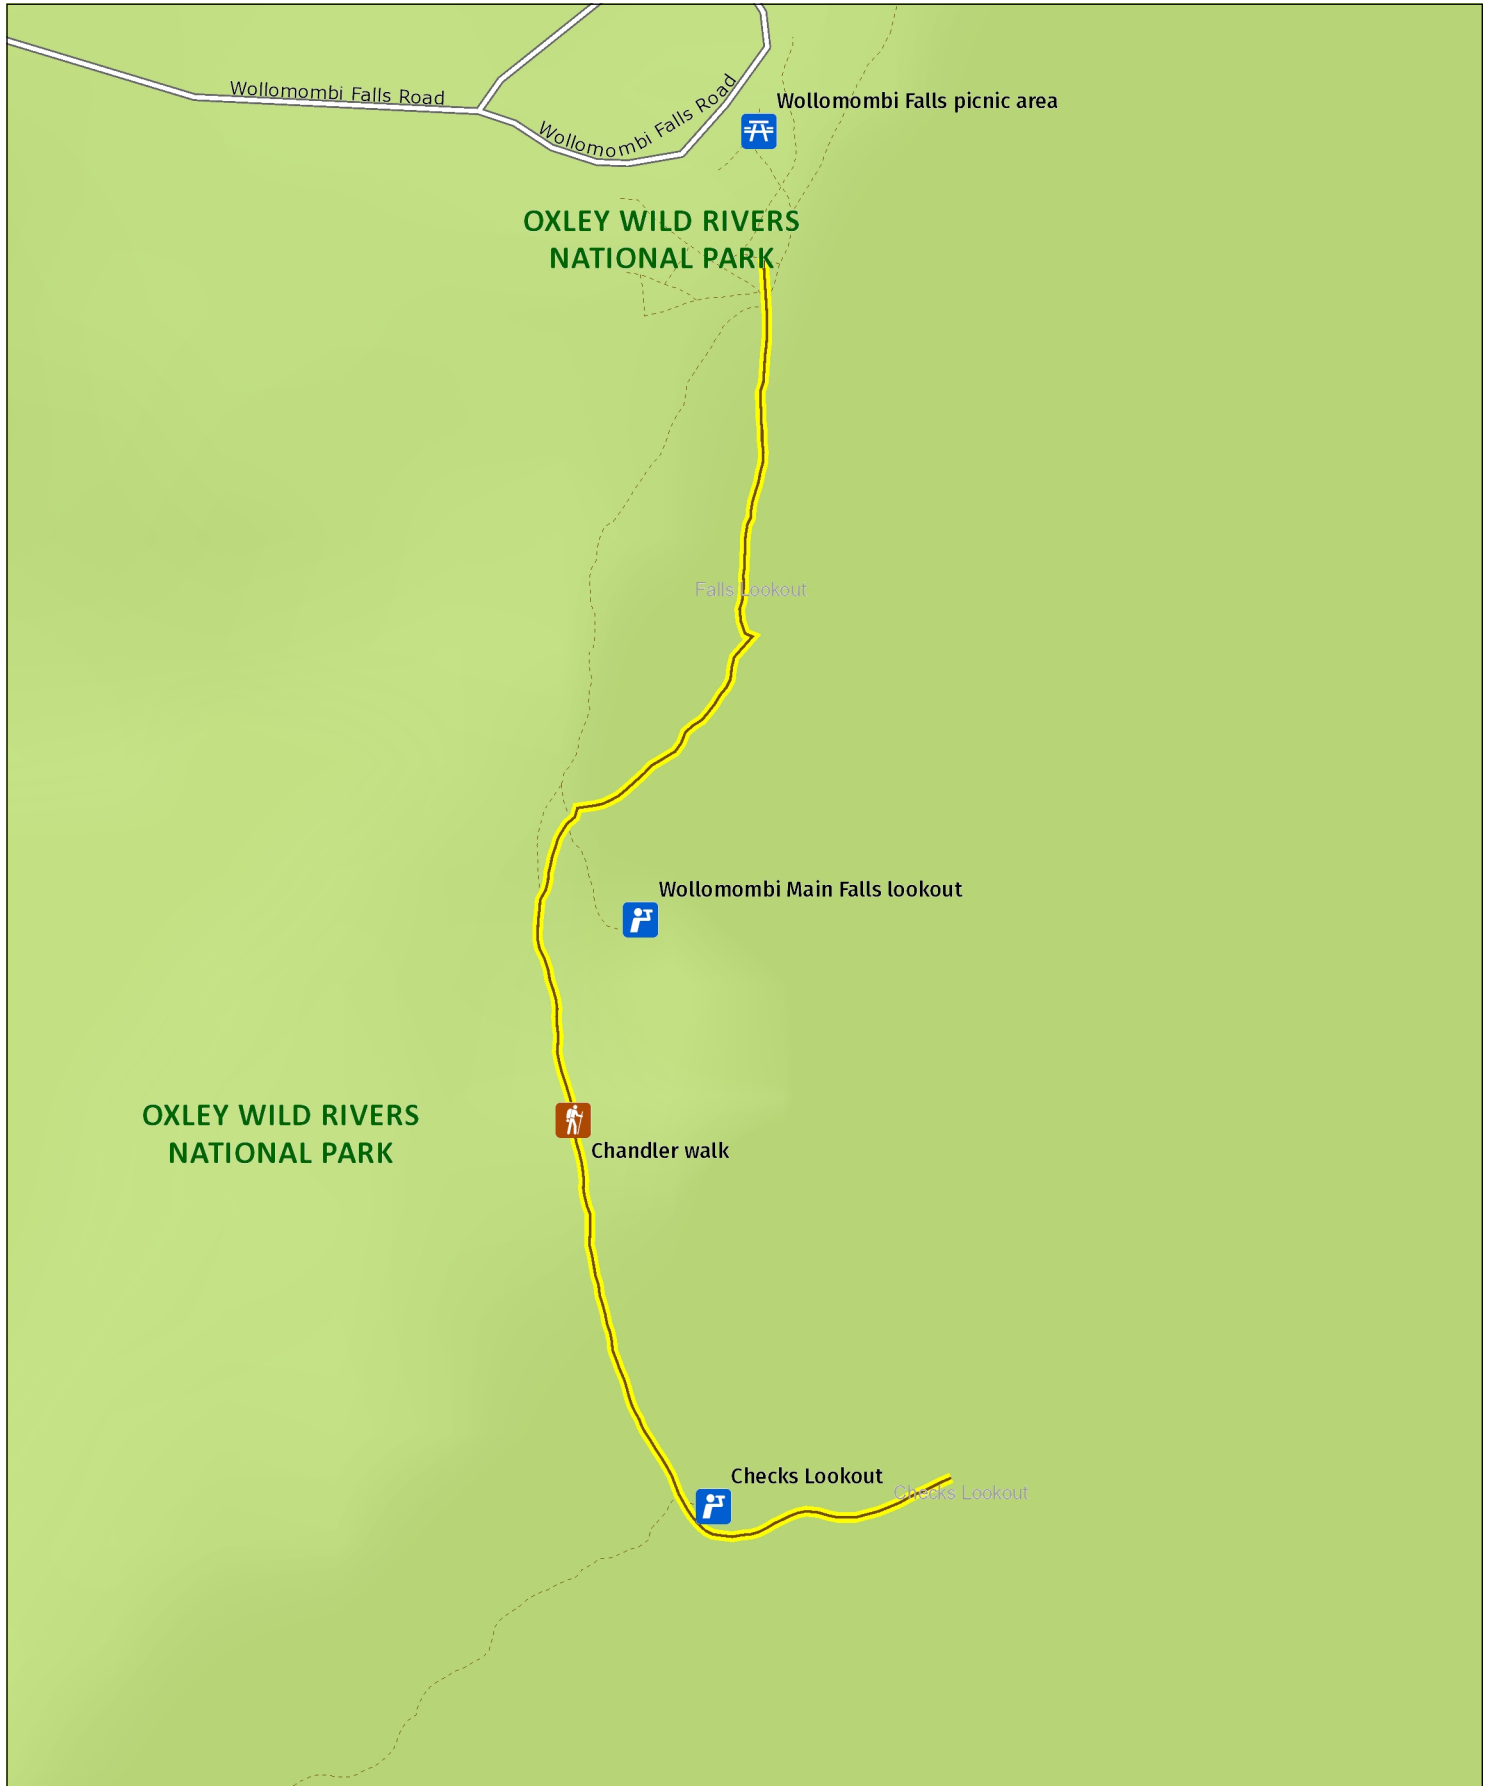

# Chandler walking track

Overview map

#### MAP INFORMATION

This map does not provide detailed information on topography, alerts or opening times and may not be suitable for some activities.  
Map Published: 22-Mar-2022