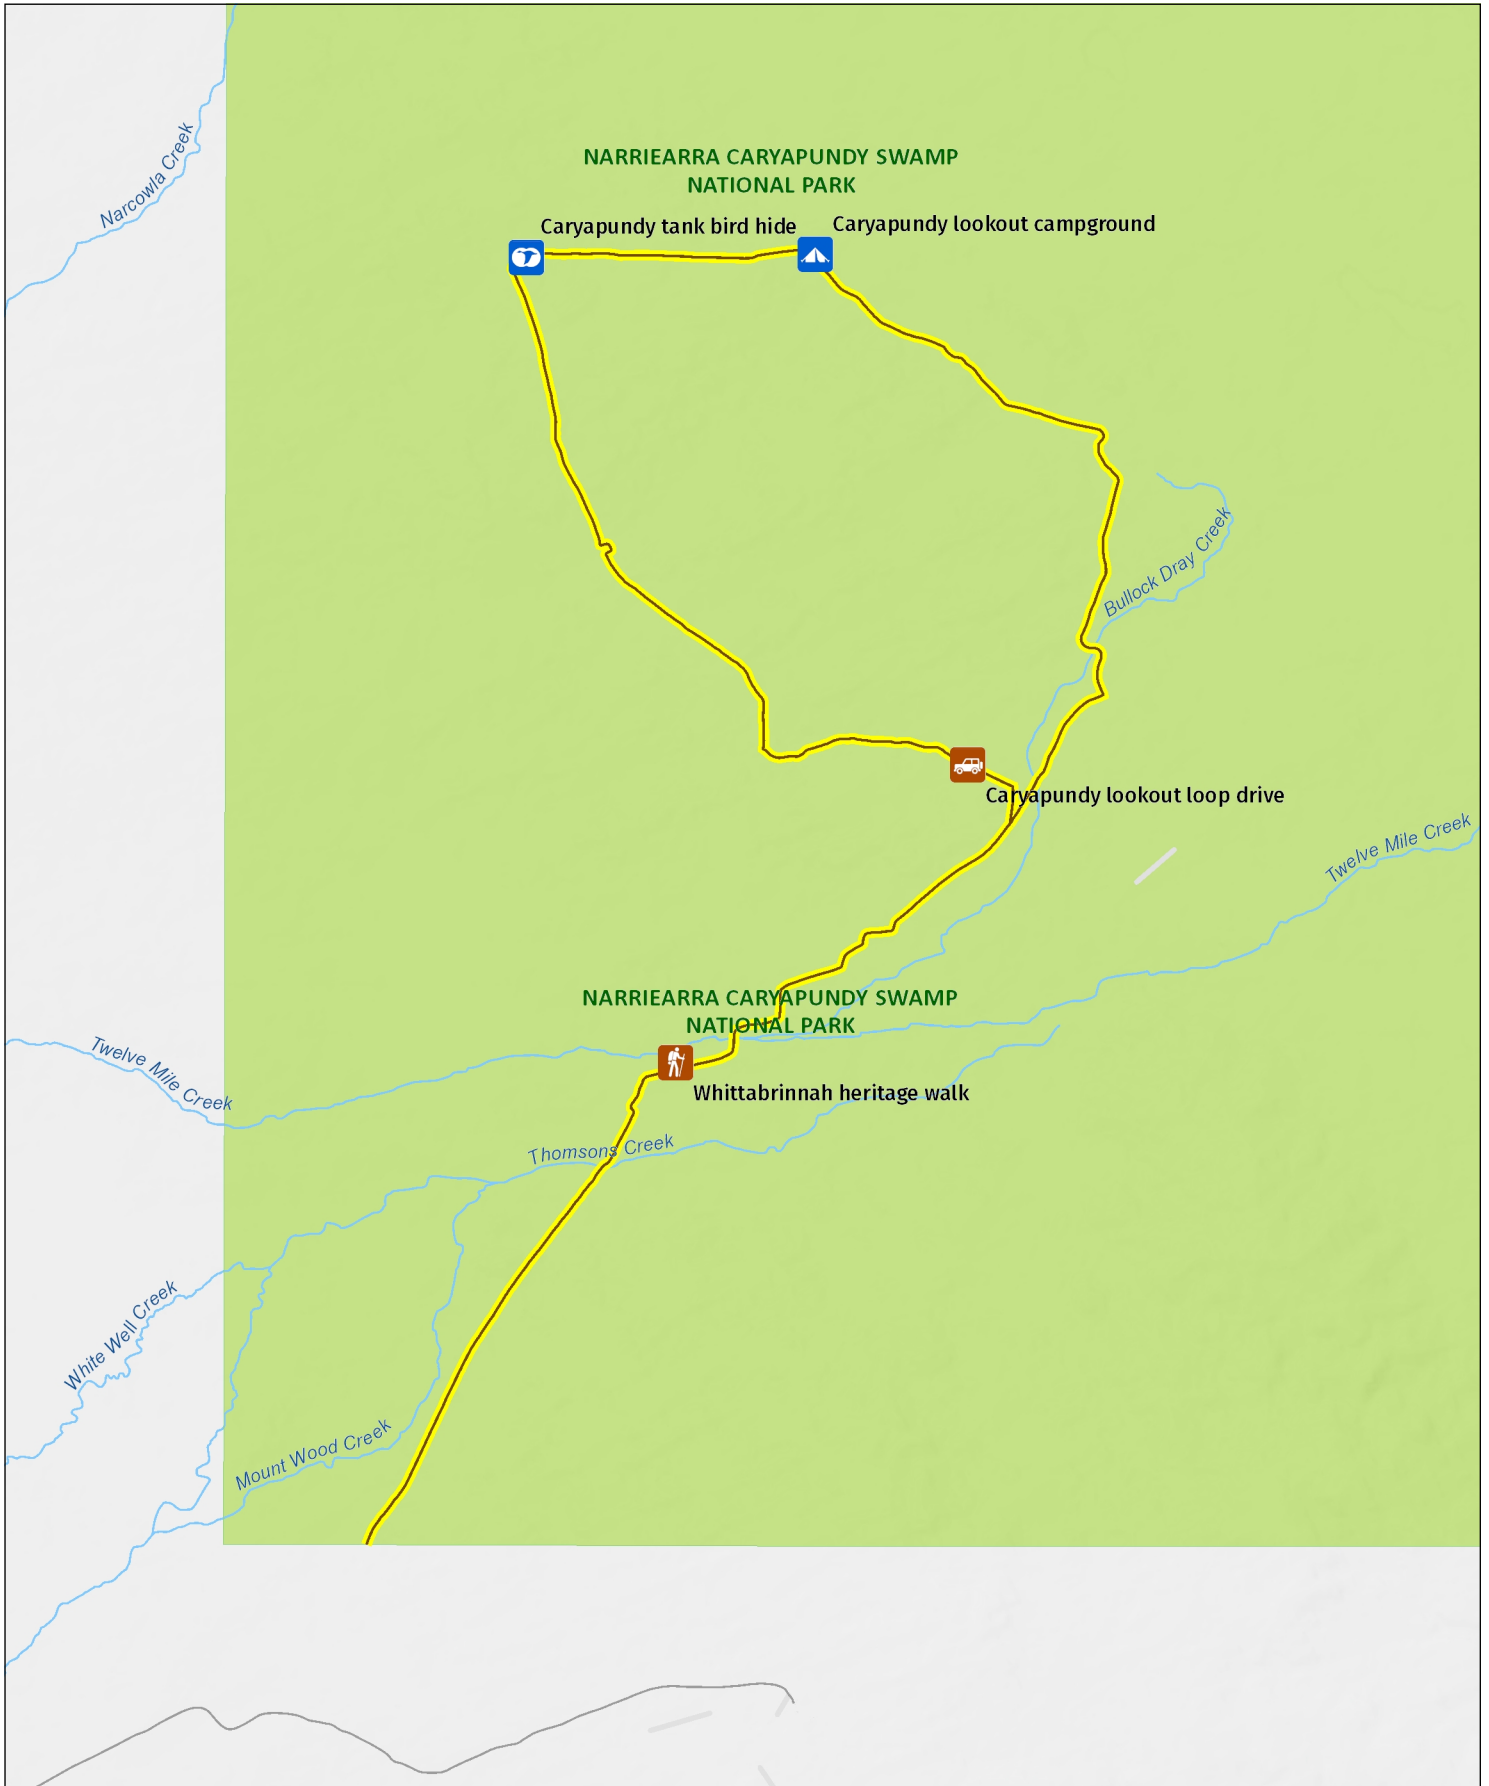

Caryapundy lookout loop drive

Overview map

MAP INFORMATION

This map does not provide detailed information on topography, alerts or opening times and may not be suitable for some activities.
Map Published: 24-Mar-2022