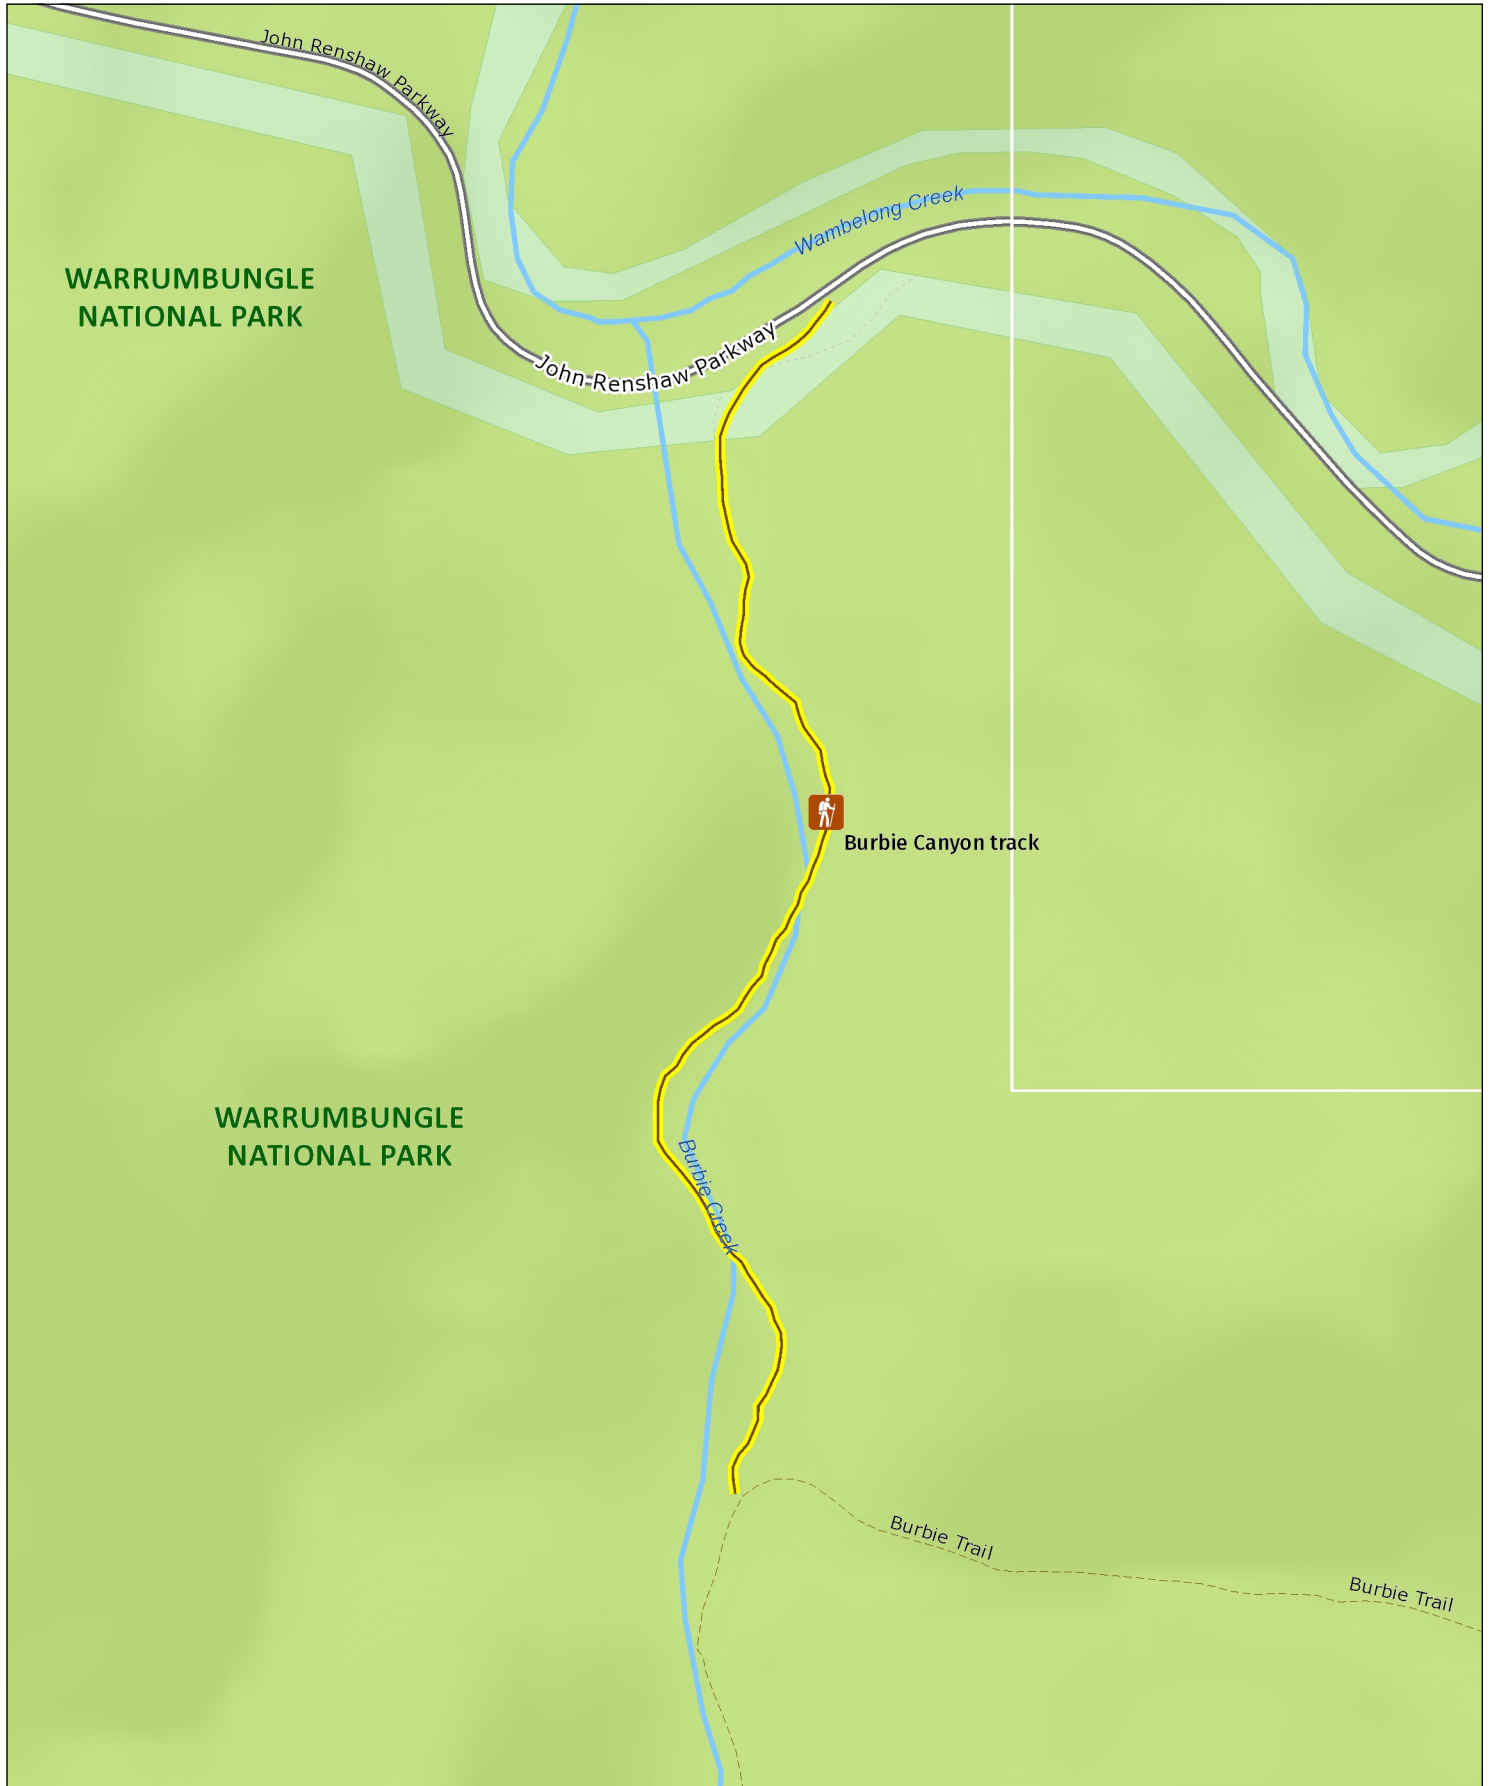

Burbie Canyon walking track

Overview map

MAP INFORMATION

This map does not provide detailed information on topography, alerts or opening times and may not be suitable for some activities.
Map Published: 07-Feb-2024