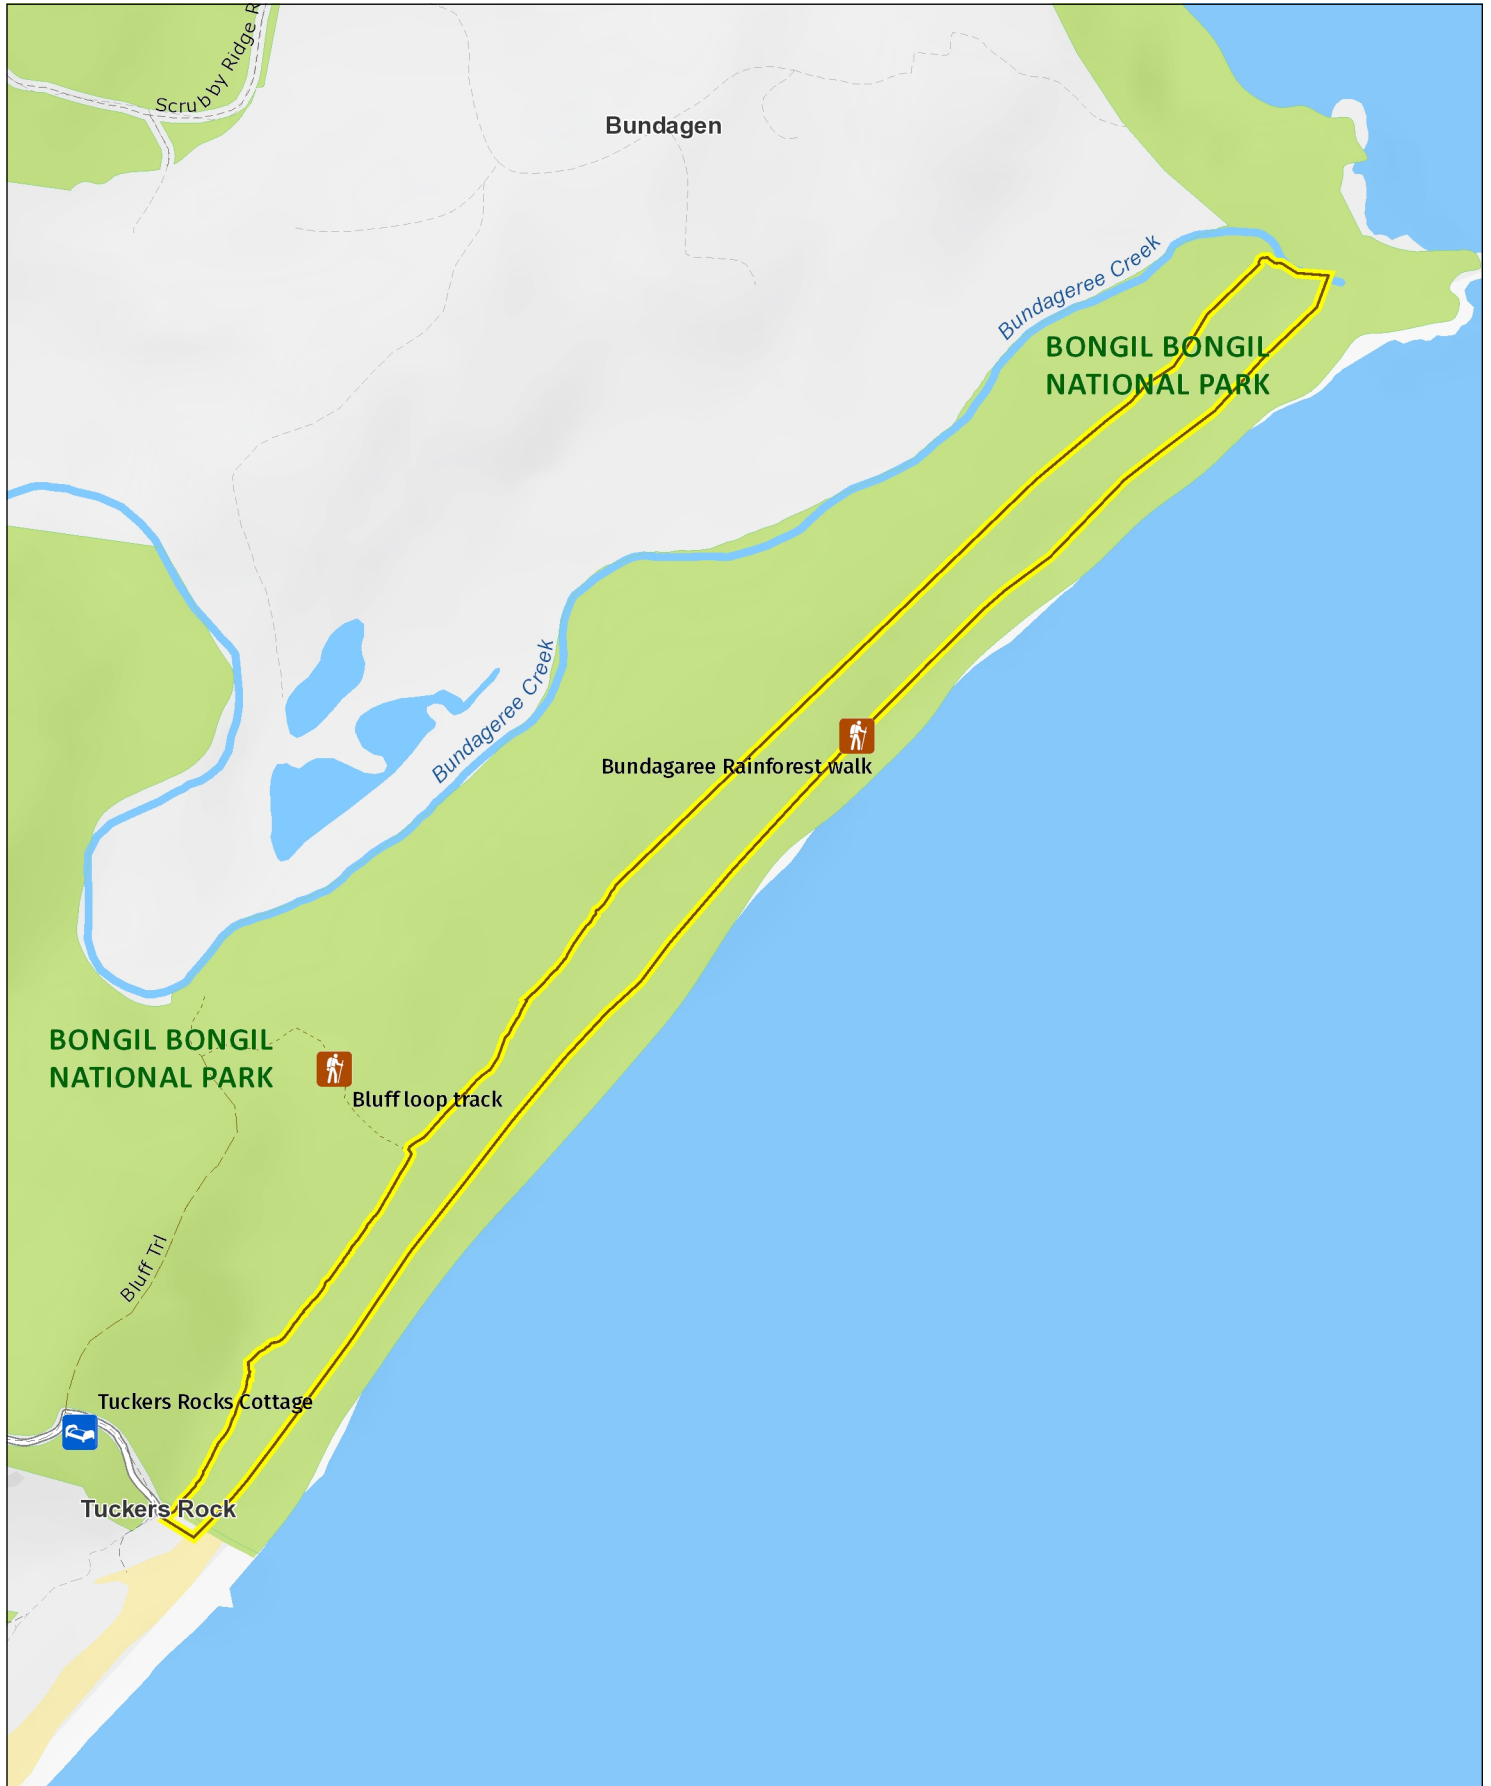

Bundagere Rainforest walk

Overview map

MAP INFORMATION

This map does not provide detailed information on topography, alerts or opening times and may not be suitable for some activities.
Map Published: 20-Aug-2021